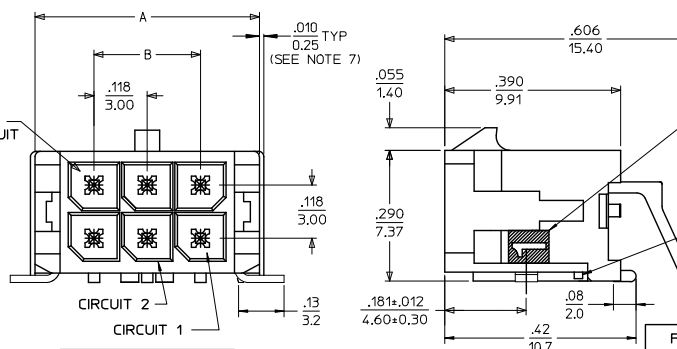

sales@integrated-circuit.com

13 12 11 10 9 8 7 6 5 4 3 2 1

CKTS	A	B	C
02	.262		.441
	6.65	NA	11.20
04	.380	.118	.559
	9.65	3.00	14.20
06	.498	.236	.677
	12.65	6.00	17.20
08	.616	.354	.795
	15.65	9.00	20.20
10	.734	.472	.913
	18.65	12.00	23.20
12	.852	.591	1.031
	21.65	15.00	26.20
14	.970	.709	1.150
	24.68	18.00	29.20
16	1.088	.827	1.268
	27.65	21.00	32.20
18	1.206	.945	1.386
	30.65	24.00	35.20
20	1.325	1.063	1.504
	33.65	27.00	38.20
22	1.443	1.181	1.622
	36.65	30.00	41.20
24	1.561	1.299	1.740
	39.65	33.00	44.20

REVISION	DATE	DESCRIPTION
REVISE FINISH A	2016/01/15	
EC NO: UCP2016-2797	2016/01/15	
DRAWN:SLAFTER	2016/01/15	
CHKD:JFOX	2016/02/26	
APPR:FSMITH		

QUALITY SYMBOLS	GENERAL TOLERANCES (UNLESS SPECIFIED)
▽=0	4 PLACES ±---
▽=0	3 PLACES ±---
▽=0	2 PLACES ±0.25 ±.014
▽=0	1 PLACE ±0.36 ±---
▽=0	0 PLACE ±---
	ANGULAR ±1/2°

DRAWN BY	DATE	TITLE
SAMIEC	2000/03/15	
MUELLER	2000/03/15	
FSMITH	2016/02/26	

SCALE	DESIGN UNITS	THIRD ANGLE PROJECTION
---	METRIC	☐
MICRO FIT (3.0) DUAL ROW RIGHT ANGLE SMT HEADER W/NAILS ASS'Y		
molex		
MATERIAL NO.	DOCUMENT NO.	SHEET NO.
SEE CHART	SD-43045-004	1 OF 1