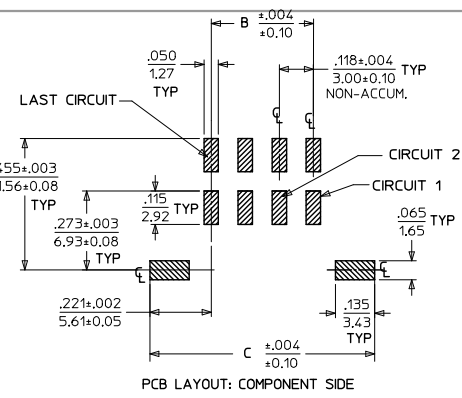

sales@integrated-circuit.com

13 12 11 10 9 8 7 6 5 4 3 2 1

CKTS	A	B	C
02	.262		.441
	6.65	NA	11.20
04	.380	.118	.559
	9.65	3.00	14.20
06	.498	.236	.677
	12.65	6.00	17.20
08	.616	.354	.795
	15.65	9.00	20.20
10	.734	.472	.913
	18.65	12.00	23.20
12	.852	.591	1.031
	21.65	15.00	26.20
14	.970	.709	1.150
	24.68	18.00	29.20
16	1.088	.827	1.268
	27.65	21.00	32.20
18	1.206	.945	1.386
	30.65	24.00	35.20
20	1.325	1.063	1.504
	33.65	27.00	38.20
22	1.443	1.181	1.622
	36.65	30.00	41.20
24	1.561	1.299	1.740
	39.65	33.00	44.20

REVISION	DATE	DESCRIPTION
REVISE FINISH A	2016/01/15	
EC NO: UCP2016-2797	2016/01/15	
DRAWN:SLAFTER	2016/01/15	
CHKD:JFOX	2016/02/26	
APPR:FSMITH		

QUALITY SYMBOLS	GENERAL TOLERANCES (UNLESS SPECIFIED)
▽=0	4 PLACES ±---
▽=0	3 PLACES ±---
▽=0	2 PLACES ±0.25 ±.014
▽=0	1 PLACE ±0.36 ±---
▽=0	0 PLACE ±---
	ANGULAR ±1/2°

DRAWN BY	DATE	TITLE
SAMIEC	2000/03/15	
MUELLER	2000/03/15	
FSMITH	2016/02/26	

SCALE	DESIGN UNITS	THIRD ANGLE PROJECTION
---	METRIC	☐
MICRO FIT (3.0) DUAL ROW RIGHT ANGLE SMT HEADER W/NAILS ASS'Y		
molex		
MATERIAL NO.	DOCUMENT NO.	SHEET NO.
SEE CHART	SD-43045-004	1 OF 1