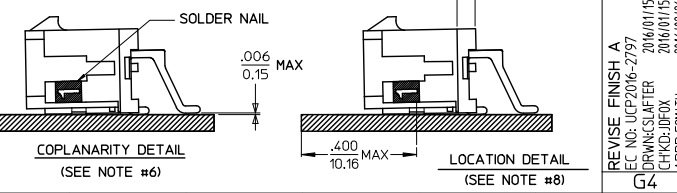

CKTS	FINISH A	FINISH B	FINISH C
02	43045-0209	43045-0210	43045-0211
04	43045-0409	43045-0410	43045-0411
06	43045-0609	43045-0610	43045-0611
08	43045-0809	43045-0810	43045-0811
10	43045-1009	43045-1010	43045-1011
12	43045-1209	43045-1210	43045-1211
14	43045-1409	43045-1410	43045-1411
16	43045-1609	43045-1610	43045-1611
18	43045-1809	43045-1810	43045-1811
20	43045-2009	43045-2010	43045-2011
22	43045-2209	43045-2210	43045-2211
24	43045-2409	43045-2410	43045-2411

REVISION	DATE	DESCRIPTION
REVISE FINISH A	2016/01/15	
EC NO: UCP2016-2797	2016/01/15	
DRAWN:SLAFTER	2016/01/15	
CHKD:JFOX	2016/02/26	
APPR:FSMITH		

QUALITY SYMBOLS	GENERAL TOLERANCES (UNLESS SPECIFIED)
▽=0	4 PLACES ±---
▽=0	3 PLACES ±---
▽=0	2 PLACES ±0.25 ±.014
▽=0	1 PLACE ±0.36 ±---
▽=0	0 PLACE ±---
	ANGULAR ±1/2°

DRAWN BY	DATE	TITLE
SAMIEC	2000/03/15	
MUELLER	2000/03/15	
FSMITH	2016/02/26	

SCALE	DESIGN UNITS	THIRD ANGLE PROJECTION
---	METRIC	☐
MICRO FIT (3.0) DUAL ROW RIGHT ANGLE SMT HEADER W/NAILS ASS'Y		
molex		
MATERIAL NO.	DOCUMENT NO.	SHEET NO.
SEE CHART	SD-43045-004	1 OF 1

DRAFT WHERE APPLICABLE MUST REMAIN WITHIN DIMENSIONS

THIS DRAWING CONTAINS INFORMATION THAT IS PROPRIETARY TO MOLEX INCORPORATED AND SHOULD NOT BE USED WITHOUT WRITTEN PERMISSION

12 11 10 9 8 7 6 5 4 3 2 1