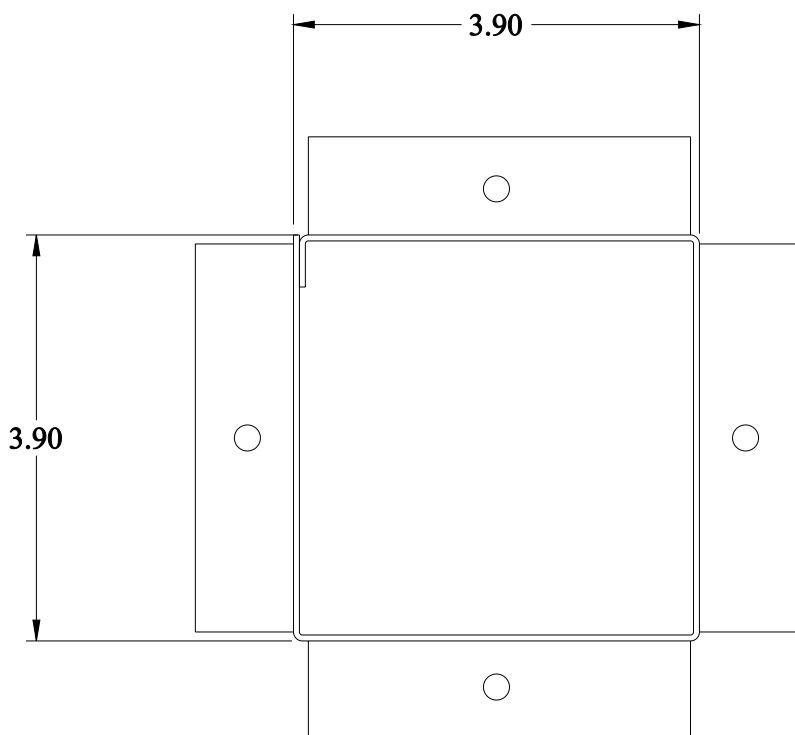

sales@integrated-circuit.com

PART No. CWAD4

for more information visit

www.hammmfg.com

Data subject to change without notice

Isometric drawing Not to Scale

TOP VIEW

ISOMETRIC VIEW

FRONT VIEW

SIDE VIEW