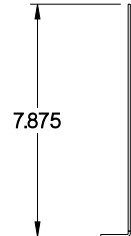

sales@integrated-circuit.com

 **PART No. CWBA812**
for more information visit
www.hamfmg.com
Data subject to change without notice
Isometric drawing Not to Scale

BACK VIEW

LEFT SIDE VIEW

TOP VIEW

FRONT VIEW

BOTTOM VIEW

ISOMETRIC VIEW

RIGHT SIDE VIEW