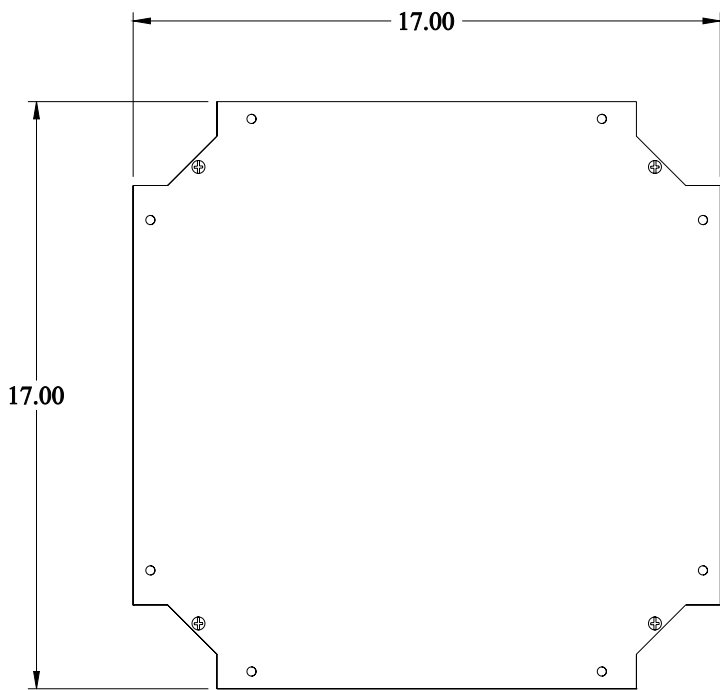

sales@integrated-circuit.com

PART No. CWCF12

for more information visit
www.hammg.com

Data subject to change without notice

Isometric drawing Not to Scale

TOP VIEW

ISOMETRIC VIEW

FRONT VIEW

SIDE VIEW