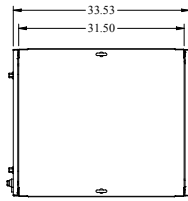

sales@integrated-circuit.com

 **PART No. IPC1678**
For more information visit
www.hammondmfg.com
Data subject to change without notice
Isometric Drawing Not to Scale

TOP VIEW

FRONT VIEW

FRONT DOORS REMOVED

LEFT SIDE VIEW

REAR VIEW

BOTTOM VIEW