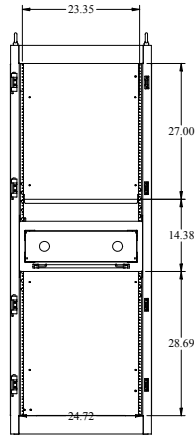

FRONT DOORS REMOVED