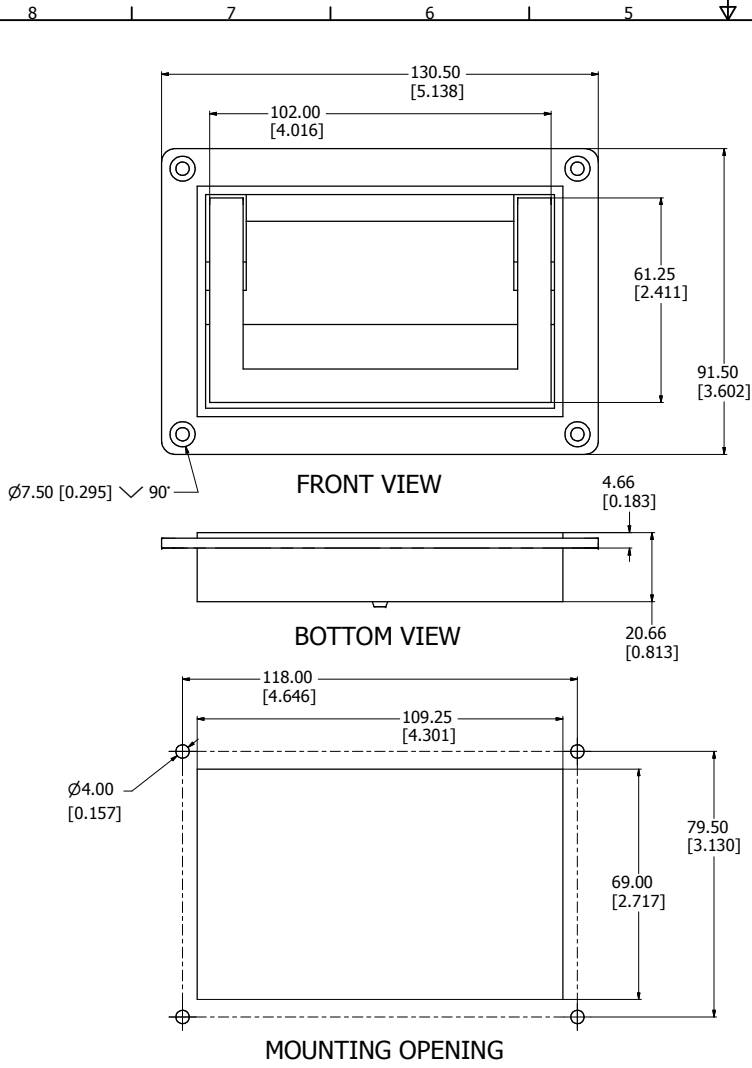

sales@integrated-circuit.com

ISO VIEW WITH HANDLE OPEN

M263-1
Handle Material - Aluminum
Finish - Black/Sliver Painted Aluminum
Hardware
Hardware not Included
**note handle sold in pairs

**HAMMOND
MANUFACTURING™**