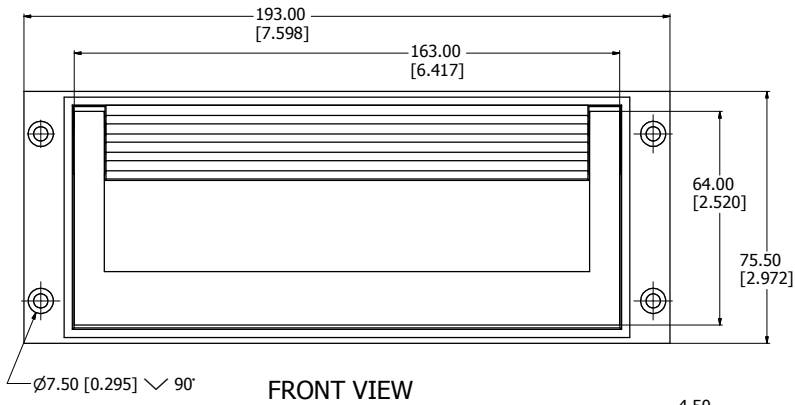

sales@integrated-circuit.com

M3255-2001
Handle Material - Steel
Finish - Tray - Sliver
Handle - Matte Black
Hardware
8 Screws - Panhead M4 x 10
8 Nuts - M4
8 Washers
**note handle sold in pairs