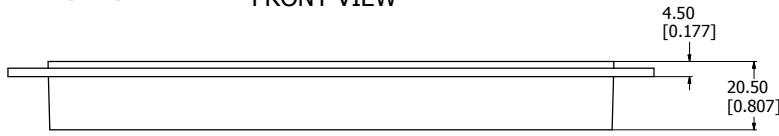

sales@integrated-circuit.com

M3255-2001
Handle Material - Steel
Finish - Tray - Sliver
Handle - Matte Black
Hardware
8 Screws - Panhead M4 x 10
8 Nuts - M4
8 Washers
**note handle sold in pairs