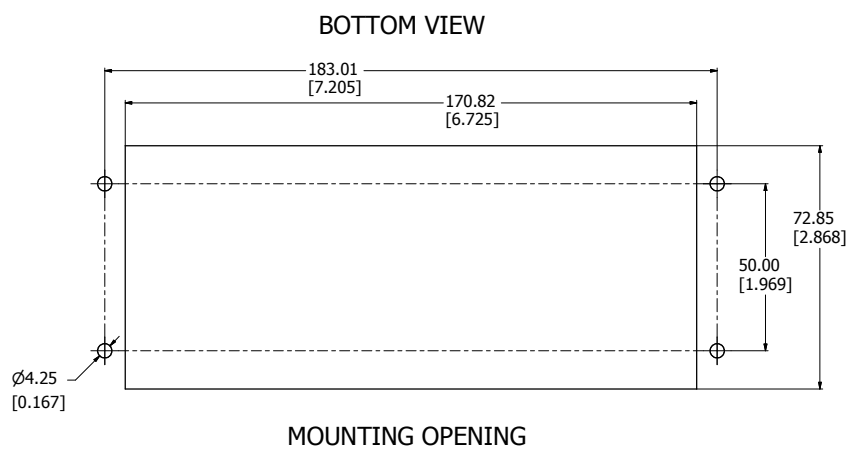

sales@integrated-circuit.com

M3255-2001
Handle Material - Steel
Finish - Tray - Sliver
Handle - Matte Black
Hardware
8 Screws - Panhead M4 x 10
8 Nuts - M4
8 Washers
**note handle sold in pairs