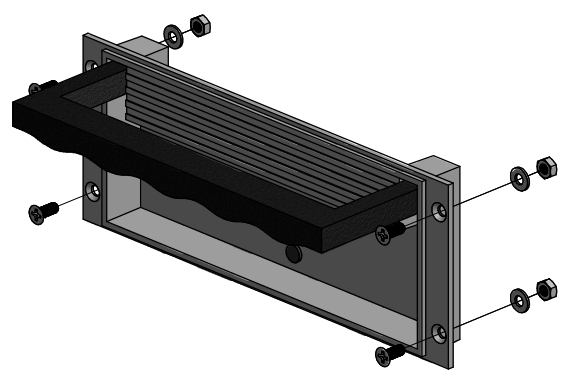

Excellent Integrated System Limited

Stocking Distributor

Click to view price, real time Inventory, Delivery & Lifecycle Information:

[Hammond Manufacturing](#)
[M3255-2001](#)

For any questions, you can email us directly:

sales@integrated-circuit.com

M3255-2001
Handle Material - Steel
Finish - Tray - Sliver
Handle - Matte Black
Hardware
8 Screws - Panhead M4 x 10
8 Nuts - M4
8 Washers
**note handle sold in pairs