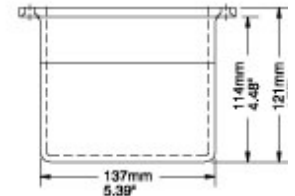

sales@integrated-circuit.com

Heavy Duty Slope Adaptor *HDSSSA Series*

- Provides 30° or 60° incline by mounting to rear of enclosure.
- Cast aluminum.

Top View

Front View

Side View

Part No.	R140-045-000R
-----------------	----------------------