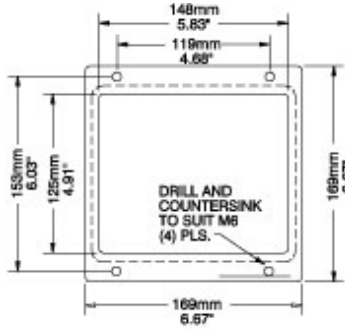

sales@integrated-circuit.com

Heavy Duty Slope Adaptor *HDSSSA Series*

- Provides 30° or 60° incline by mounting to rear of enclosure.
- Cast aluminum.

Top View

Front View

Side View

Part No.	R140-045-000R
-----------------	----------------------