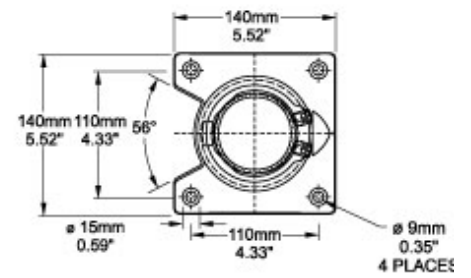

sales@integrated-circuit.com

Tara Plus Rotating Base 70 TPSSRB70 Series

- For use with 70 mm tube.
- Compatible with all vertical and horizontal configurations.
- Compatible with tube up or tube down configurations.
- Die-cast Aluminum G Al Si 12.
- Rotates 300°.
- Integrated movement stop.
- Service free bearings.

Hole Pattern

Front Section

End View

TopView

Part No. **R149-005-001**

Data subject to change without notice