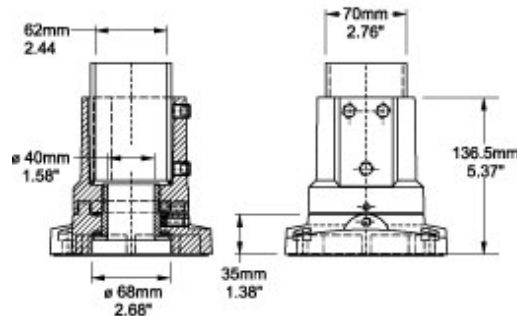

sales@integrated-circuit.com

Tara Plus Rotating Base 70 TPSSRB70 Series

- For use with 70 mm tube.
- Compatible with all vertical and horizontal configurations.
- Compatible with tube up or tube down configurations.
- Die-cast Aluminum G Al Si 12.
- Rotates 300°.
- Integrated movement stop.
- Service free bearings.

Hole Pattern

Front Section

End View

TopView

Part No. **R149-005-001**

Data subject to change without notice