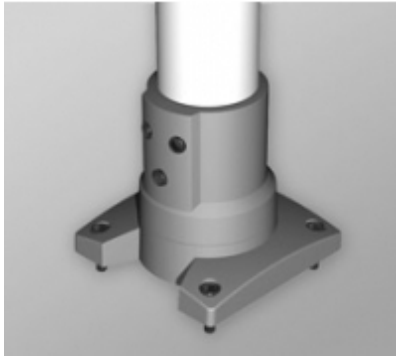

sales@integrated-circuit.com

Tara Plus Rotating Base 70 TPSSRB70 Series

- For use with 70 mm tube.
- Compatible with all vertical and horizontal configurations.
- Compatible with tube up or tube down configurations.
- Die-cast Aluminum G Al Si 12.
- Rotates 300°.
- Integrated movement stop.
- Service free bearings.

Hole Pattern

Front Section

End View

TopView

Part No. **R149-005-001**

Data subject to change without notice