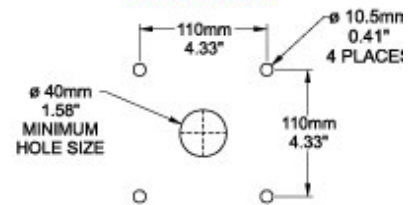

sales@integrated-circuit.com

Tara Plus Rotating Base 70 TPSSRB70 Series

- For use with 70 mm tube.
- Compatible with all vertical and horizontal configurations.
- Compatible with tube up or tube down configurations.
- Die-cast Aluminum G Al Si 12.
- Rotates 300°.
- Integrated movement stop.
- Service free bearings.

Hole Pattern

Front Section

End View

TopView

Part No. **R149-005-001**

Data subject to change without notice