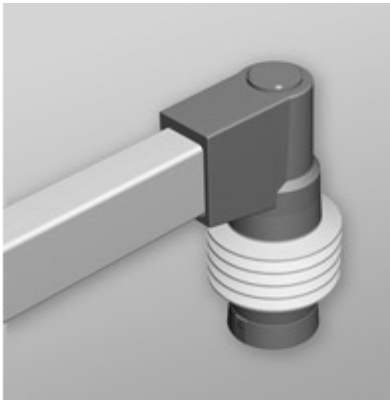

## Tara Plus Tilt Elbow Coupling *TPSSTEC Series*

- Attaches to enclosure.
- Accepts 60x40mm rectangular tube parallel to enclosure top/bottom.
- Die-cast Aluminum G Al Si 12.
- Rotates 300°.
- Features an adjustable tilt. mechanism up to 35°.