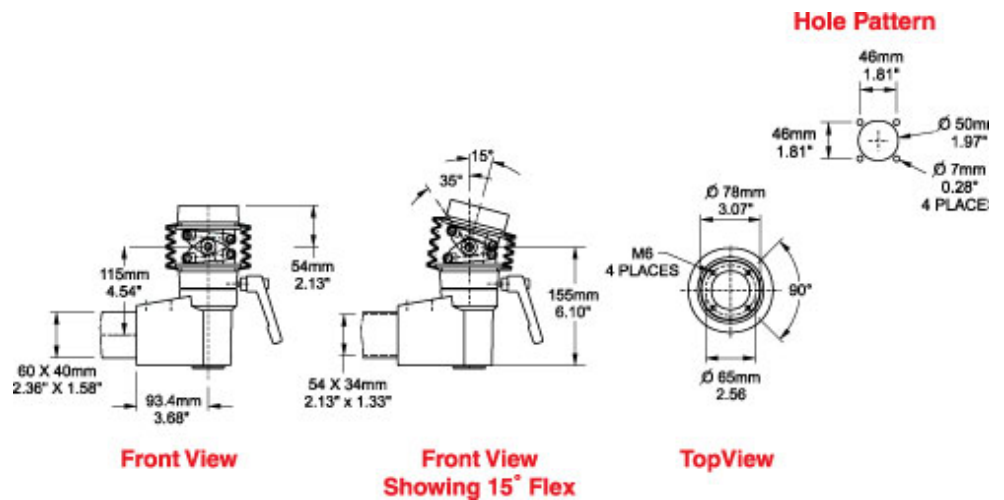

## Tara Plus Tilt Elbow Coupling *TPSSTEC Series*

- Attaches to enclosure.
- Accepts 60x40mm rectangular tube parallel to enclosure top/bottom.
- Die-cast Aluminum G Al Si 12.
- Rotates 300°.
- Features an adjustable tilt. mechanism up to 35°.