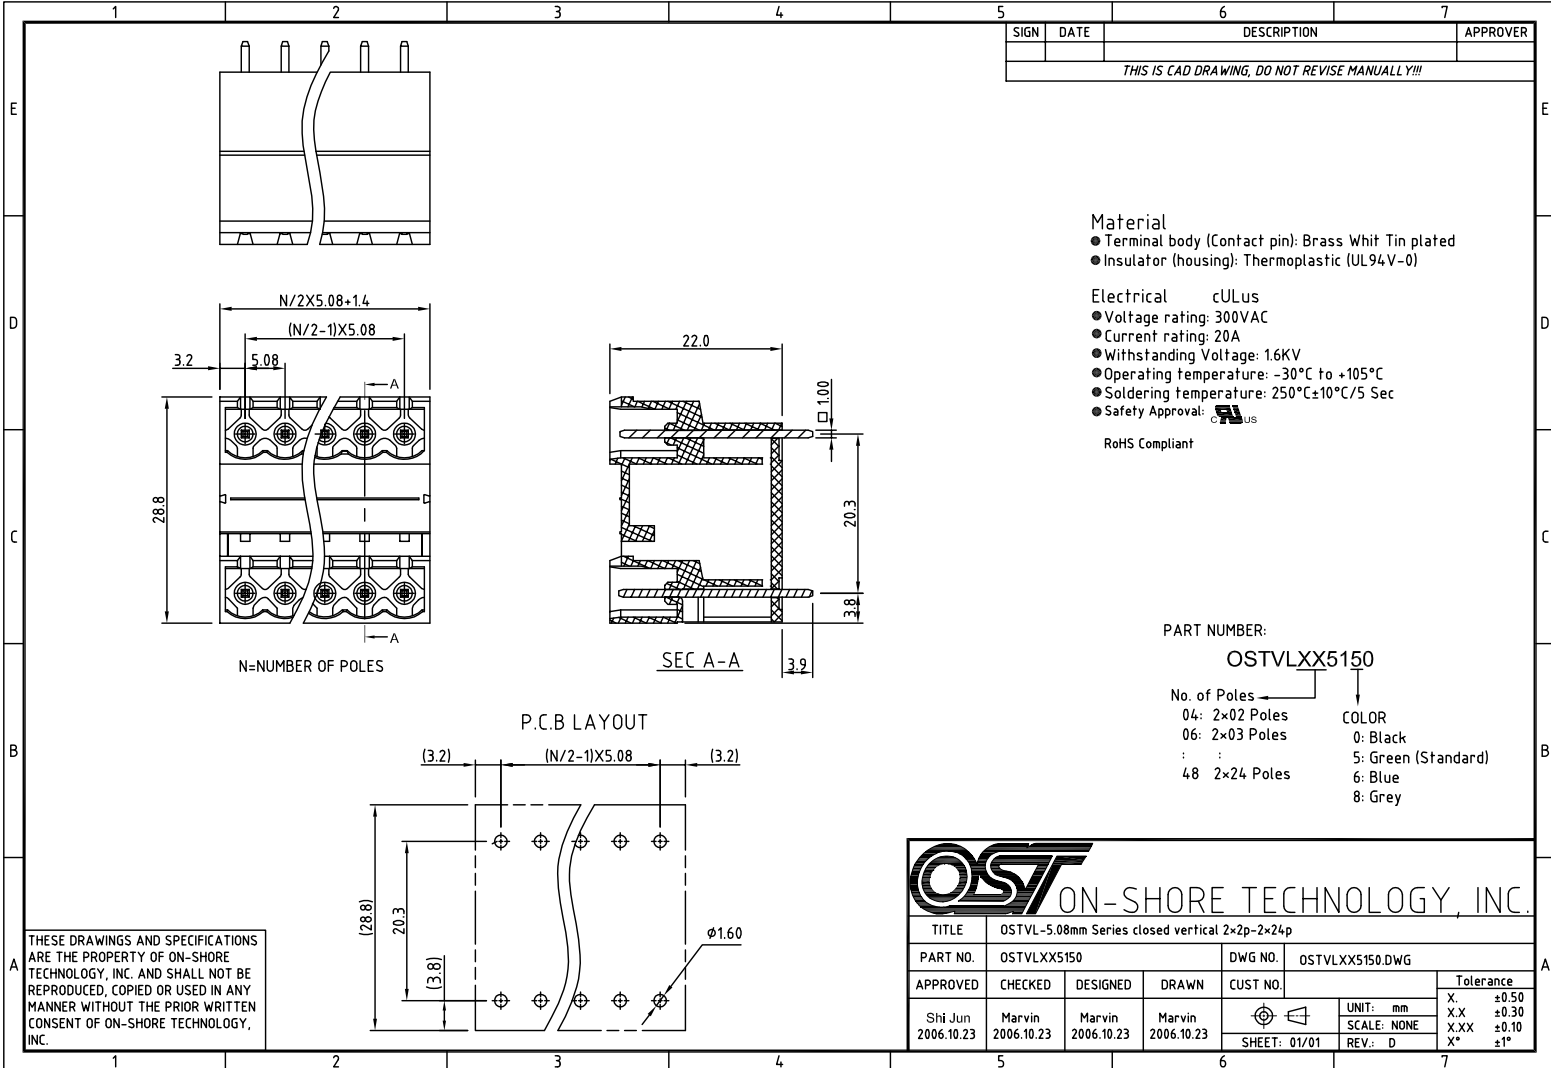

Excellent Integrated System Limited

Stocking Distributor

Click to view price, real time Inventory, Delivery & Lifecycle Information:

[On-Shore Technology, Inc.](#)

[OSTVL045150](#)

For any questions, you can email us directly:

sales@integrated-circuit.com

THESE DRAWINGS AND SPECIFICATIONS ARE THE PROPERTY OF ON-SHORE TECHNOLOGY, INC. AND SHALL NOT BE REPRODUCED, COPIED OR USED IN ANY MANNER WITHOUT THE PRIOR WRITTEN CONSENT OF ON-SHORE TECHNOLOGY, INC.