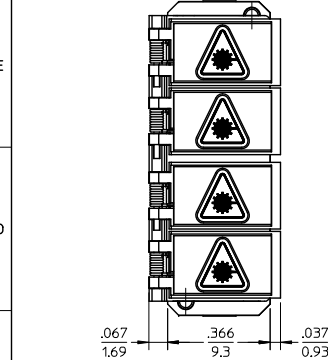

sales@integrated-circuit.com

LC QUAD ADAPTER	LC QUAD ADAPTER	SPLIT SLEEVE
P/N	COLOR	MATERIAL
106123-0400	BLUE	ZR
106123-1400	BEIGE	PHOSPHOR BRONZE
106123-2400	GREEN	ZR
106123-3400	AQUA	PHOSPHOR BRONZE

- NOTES:
1. ALL DIMENSIONS ARE FOR REFERENCE.
 2. DUST CAPS NOT SHOWN ON FRONT, BOTTOM AND RIGHT VIEW.
 3. LC QUAD ADAPTER HAS SC DUPLEX ADAPTER FOOTPRINT.

ENTER DESCRIPTION LC NO: MF2013-0549 DRAWN/REVZNER 2013/03/04 CHKD: GUMIN APPR: GUMIN 2013/03/07 REV A1	QUALITY SYMBOLS	GENERAL TOLERANCES (UNLESS SPECIFIED)	DIMENSION STYLE	SCALE	DESIGN UNITS	THIRD ANGLE PROJECTION
	▽=0	mm INCH	IN/MM	3:1	INCH	
	▽=0	4 PLACES ± --- ± ---	DRAWN BY DATE			
	▽=0	3 PLACES ± --- ± ---	PGIBLIN 2005/11/21	TITLE		
	2 PLACES ± --- ± ---	CHECKED BY DATE				LC QUAD ADAPTER WITH SHUTTERS
	1 PLACE ± --- ± ---	APPROVED BY DATE				SMALL FLANGE, SNAP MOUNT
	0 PLACE ± --- ± ---	MATERIAL NO.				molex
	ANGULAR ± --- °	SEE TABLE				DOCUMENT NO. SD-106123-X400
	DRAFT WHERE APPLICABLE MUST REMAIN WITHIN DIMENSIONS	SIZE B				SHEET NO. 1 OF 1
		THIS DRAWING CONTAINS INFORMATION THAT IS PROPRIETARY TO MOLEX INCORPORATED AND SHOULD NOT BE USED WITHOUT WRITTEN PERMISSION				