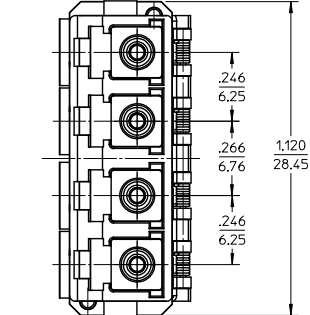

sales@integrated-circuit.com

LC QUAD ADAPTER	LC QUAD ADAPTER	SPLIT SLEEVE
P/N	COLOR	MATERIAL
106123-0400	BLUE	ZR
106123-1400	BEIGE	PHOSPHOR BRONZE
106123-2400	GREEN	ZR
106123-3400	AQUA	PHOSPHOR BRONZE

- NOTES:
1. ALL DIMENSIONS ARE FOR REFERENCE.
 2. DUST CAPS NOT SHOWN ON FRONT, BOTTOM AND RIGHT VIEW.
 3. LC QUAD ADAPTER HAS SC DUPLEX ADAPTER FOOTPRINT.

ENTER DESCRIPTION LC NO: MF2013-0549 DRAWN/REVZNER 2013/03/04 CHKD: GUMIN APPR: GUMIN 2013/03/07 REV A1	QUALITY SYMBOLS	GENERAL TOLERANCES (UNLESS SPECIFIED)	DIMENSION STYLE	SCALE	DESIGN UNITS	THIRD ANGLE PROJECTION
	▽=0	mm INCH	IN/MM	3:1	INCH	
	▽=0	4 PLACES ± --- ± ---	DRAWN BY DATE			
	▽=0	3 PLACES ± --- ± ---	PGIBLIN 2005/11/21	TITLE		
	2 PLACES ± --- ± ---	CHECKED BY DATE				LC QUAD ADAPTER WITH SHUTTERS
	1 PLACE ± --- ± ---	APPROVED BY DATE				SMALL FLANGE, SNAP MOUNT
	0 PLACE ± --- ± ---	MATERIAL NO.				molex
	ANGULAR ± --- °	SEE TABLE				DOCUMENT NO. SD-106123-X400
	DRAFT WHERE APPLICABLE MUST REMAIN WITHIN DIMENSIONS	SIZE B				SHEET NO. 1 OF 1
		THIS DRAWING CONTAINS INFORMATION THAT IS PROPRIETARY TO MOLEX INCORPORATED AND SHOULD NOT BE USED WITHOUT WRITTEN PERMISSION				