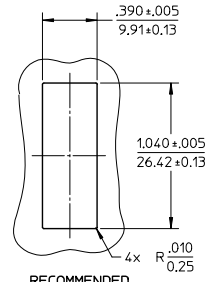

sales@integrated-circuit.com

LC QUAD ADAPTER	LC QUAD ADAPTER	SPLIT SLEEVE
P/N	COLOR	MATERIAL
106123-0400	BLUE	ZR
106123-1400	BEIGE	PHOSPHOR BRONZE
106123-2400	GREEN	ZR
106123-3400	AQUA	PHOSPHOR BRONZE

- NOTES:
1. ALL DIMENSIONS ARE FOR REFERENCE.
 2. DUST CAPS NOT SHOWN ON FRONT, BOTTOM AND RIGHT VIEW.
 3. LC QUAD ADAPTER HAS SC DUPLEX ADAPTER FOOTPRINT.

ENTER DESCRIPTION LC NO: MF2013-0549 DRAWN/REVZNER 2013/03/04 CHKD: GUMIN APPR: GUMIN 2013/03/07 REV A1	QUALITY SYMBOLS	GENERAL TOLERANCES (UNLESS SPECIFIED)	DIMENSION STYLE	SCALE	DESIGN UNITS	THIRD ANGLE PROJECTION
	▽=0	mm INCH	IN/MM	3:1	INCH	
	▽=0	4 PLACES ± --- ± ---	DRAWN BY DATE			
	▽=0	3 PLACES ± --- ± ---	PGIBLIN 2005/11/21	TITLE		
	2 PLACES ± --- ± ---	CHECKED BY DATE				LC QUAD ADAPTER WITH SHUTTERS
	1 PLACE ± --- ± ---	APPROVED BY DATE				SMALL FLANGE, SNAP MOUNT
	0 PLACE ± --- ± ---	MATERIAL NO.				molex
	ANGULAR ± --- °	SEE TABLE				DOCUMENT NO. SD-106123-X400
	DRAFT WHERE APPLICABLE MUST REMAIN WITHIN DIMENSIONS	SIZE B				SHEET NO. 1 OF 1
		THIS DRAWING CONTAINS INFORMATION THAT IS PROPRIETARY TO MOLEX INCORPORATED AND SHOULD NOT BE USED WITHOUT WRITTEN PERMISSION				