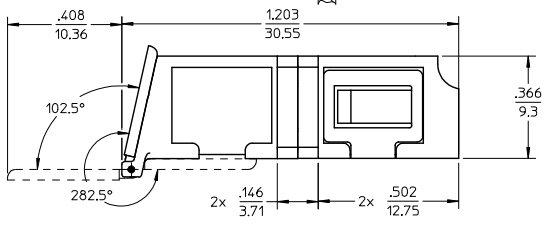

sales@integrated-circuit.com

LC QUAD ADAPTER	LC QUAD ADAPTER	SPLIT SLEEVE
P/N	COLOR	MATERIAL
106123-0400	BLUE	ZR
106123-1400	BEIGE	PHOSPHOR BRONZE
106123-2400	GREEN	ZR
106123-3400	AQUA	PHOSPHOR BRONZE

- NOTES:
1. ALL DIMENSIONS ARE FOR REFERENCE.
 2. DUST CAPS NOT SHOWN ON FRONT, BOTTOM AND RIGHT VIEW.
 3. LC QUAD ADAPTER HAS SC DUPLEX ADAPTER FOOTPRINT.

ENTER DESCRIPTION LC NO: MF2013-0549 DRAWN/REVZNER 2013/03/04 CHKD: GUMIN APPR: GUMIN 2013/03/07 REV A1	QUALITY SYMBOLS	GENERAL TOLERANCES (UNLESS SPECIFIED)	DIMENSION STYLE	SCALE	DESIGN UNITS	THIRD ANGLE PROJECTION
	▽=0	mm INCH	IN/MM	3:1	INCH	
	▽=0	4 PLACES ± --- ± ---	DRAWN BY DATE			
	▽=0	3 PLACES ± --- ± ---	PGIBLIN 2005/11/21	TITLE		
	2 PLACES ± --- ± ---	CHECKED BY DATE				LC QUAD ADAPTER WITH SHUTTERS
	1 PLACE ± --- ± ---	APPROVED BY DATE				SMALL FLANGE, SNAP MOUNT
	0 PLACE ± --- ± ---	MATERIAL NO.				molex
	ANGULAR ± --- °	SEE TABLE				DOCUMENT NO. SD-106123-X400
	DRAFT WHERE APPLICABLE MUST REMAIN WITHIN DIMENSIONS	SIZE B				SHEET NO. 1 OF 1
		THIS DRAWING CONTAINS INFORMATION THAT IS PROPRIETARY TO MOLEX INCORPORATED AND SHOULD NOT BE USED WITHOUT WRITTEN PERMISSION				