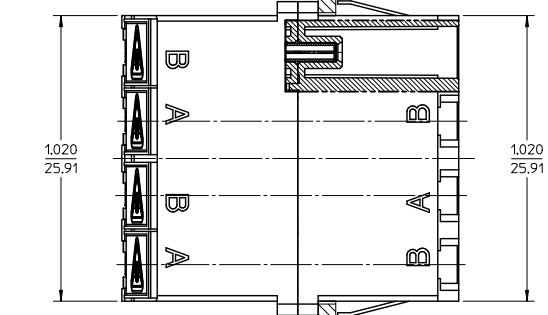

sales@integrated-circuit.com

LC QUAD ADAPTER	LC QUAD ADAPTER	SPLIT SLEEVE
P/N	COLOR	MATERIAL
106123-0400	BLUE	ZR
106123-1400	BEIGE	PHOSPHOR BRONZE
106123-2400	GREEN	ZR
106123-3400	AQUA	PHOSPHOR BRONZE

- NOTES:
1. ALL DIMENSIONS ARE FOR REFERENCE.
 2. DUST CAPS NOT SHOWN ON FRONT, BOTTOM AND RIGHT VIEW.
 3. LC QUAD ADAPTER HAS SC DUPLEX ADAPTER FOOTPRINT.

ENTER DESCRIPTION LC NO: MF2013-0549 DRAWN/REVZNER 2013/03/04 CHKD: GUMIN APPR: GUMIN 2013/03/07 REV A1	QUALITY SYMBOLS	GENERAL TOLERANCES (UNLESS SPECIFIED)	DIMENSION STYLE	SCALE	DESIGN UNITS	THIRD ANGLE PROJECTION
	▽=0	mm INCH	IN/MM	3:1	INCH	
	▽=0	4 PLACES ± --- ± ---	DRAWN BY DATE			
	▽=0	3 PLACES ± --- ± ---	PGIBLIN 2005/11/21	TITLE		
	2 PLACES ± --- ± ---	CHECKED BY DATE				LC QUAD ADAPTER WITH SHUTTERS
	1 PLACE ± --- ± ---	APPROVED BY DATE				SMALL FLANGE, SNAP MOUNT
	0 PLACE ± --- ± ---	MATERIAL NO.				molex
	ANGULAR ± --- °	SEE TABLE				DOCUMENT NO. SD-106123-X400
	DRAFT WHERE APPLICABLE MUST REMAIN WITHIN DIMENSIONS	SIZE B				SHEET NO. 1 OF 1
		THIS DRAWING CONTAINS INFORMATION THAT IS PROPRIETARY TO MOLEX INCORPORATED AND SHOULD NOT BE USED WITHOUT WRITTEN PERMISSION				