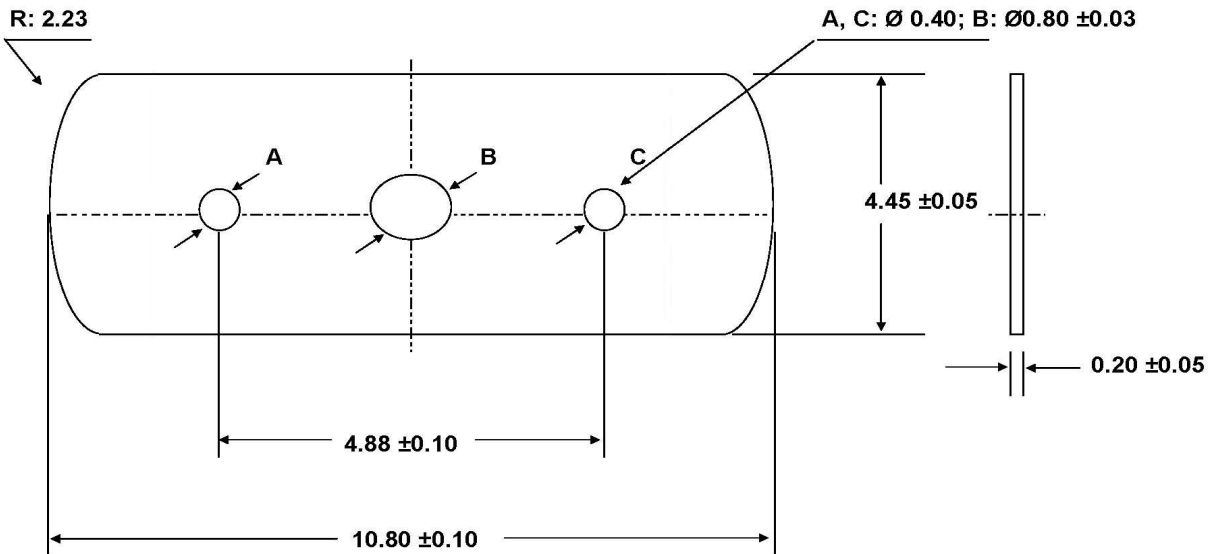

REVISIONS			
REV	DESCRIPTION	DATE	APPROVED

ECS P/N: 700-TFL-9001

ECS INC. INTERNATIONAL
1105 S. Ridgeview
Olathe, KS 66062
(913) 782-7787

SIGNATURES	DATE
DRN BL	1/11/2011
CHK DK	1/11/2011
APP BS	1/11/2011
Dimensions in mm	

TITLE		
HC-49U/US Base Insulator		
SIZE A	DWG NO.700-TFL-9001	REV -
CAGE CODE: 1G8B7		SHEET 1 OF 1