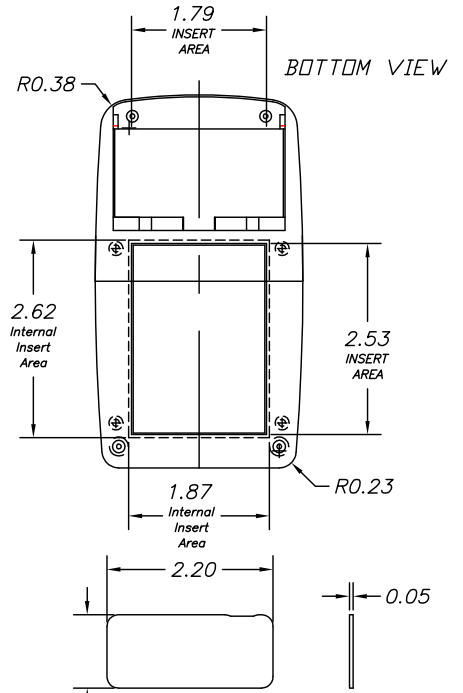

sales@integrated-circuit.com

SERPAC H-67,AC
Electronics Enclosures

NOTES:

1. WHEN MACHINE OR I PLATES MODIFICATIONS ARE REQUIRED, USE THE CENTER OF THE BOX TO DIMENSION.

8/05/08

ALL DIMENSIONS ±.010

PART NO.	DESCRIPTION	PART NO.	ACCESSORIES
1213	PLASTIC TOP	2106CL	CLEAR PANEL
2106	PLASTIC END PANEL	2106IR	INFRARED PANEL
2104	PLASTIC BOTTOM (AC)	2106R	TRANSPARENT RED PANEL
6003	SCREW (4)		
1212	PLASTIC BATTERY COVER		