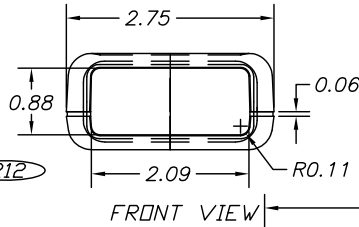

sales@integrated-circuit.com

SERPAC H-67,AC
Electronics Enclosures

NOTES:

1. WHEN MACHINE OR I PLATES MODIFICATIONS ARE REQUIRED, USE THE CENTER OF THE BOX TO DIMENSION.

8/05/08

ALL DIMENSIONS ±.010

PART NO.	DESCRIPTION	PART NO.	ACCESSORIES
1213	PLASTIC TOP	2106CL	CLEAR PANEL
2106	PLASTIC END PANEL	2106IR	INFRARED PANEL
2104	PLASTIC BOTTOM (AC)	2106R	TRANSPARENT RED PANEL
6003	SCREW (4)		
1212	PLASTIC BATTERY COVER		