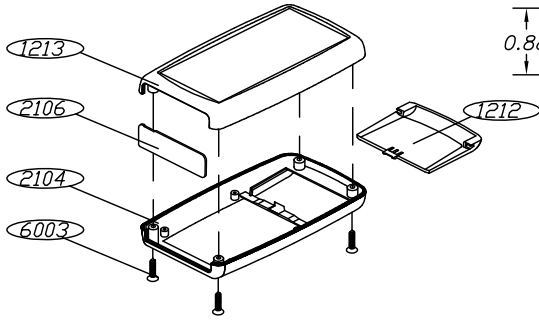

sales@integrated-circuit.com

SERPAC H-67,AC
Electronics Enclosures

NOTES:

1. WHEN MACHINE OR I PLATES MODIFICATIONS ARE REQUIRED, USE THE CENTER OF THE BOX TO DIMENSION.

8/05/08

ALL DIMENSIONS ±.010

PART NO.	DESCRIPTION	PART NO.	ACCESSORIES
1213	PLASTIC TOP	2106CL	CLEAR PANEL
2106	PLASTIC END PANEL	2106IR	INFRARED PANEL
2104	PLASTIC BOTTOM (AC)	2106R	TRANSPARENT RED PANEL
6003	SCREW (4)		
1212	PLASTIC BATTERY COVER		