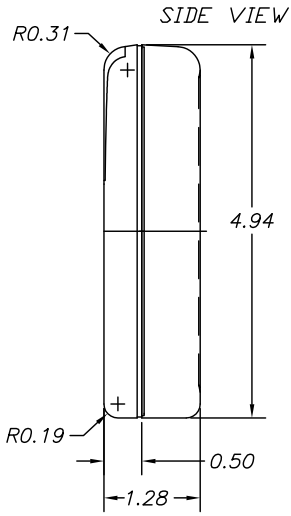

sales@integrated-circuit.com

SERPAC H-67,AC
Electronics Enclosures

NOTES:

1. WHEN MACHINE OR I PLATES MODIFICATIONS ARE REQUIRED, USE THE CENTER OF THE BOX TO DIMENSION.

8/05/08

ALL DIMENSIONS ±.010

PART NO.	DESCRIPTION	PART NO.	ACCESSORIES
1213	PLASTIC TOP	2106CL	CLEAR PANEL
2106	PLASTIC END PANEL	2106IR	INFRARED PANEL
2104	PLASTIC BOTTOM (AC)	2106R	TRANSPARENT RED PANEL
6003	SCREW (4)		
1212	PLASTIC BATTERY COVER		