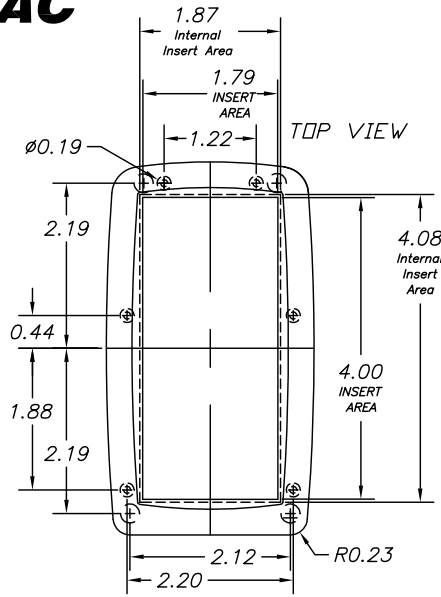

sales@integrated-circuit.com

SERPAC H-67,AC
Electronics Enclosures

NOTES:

1. WHEN MACHINE OR I PLATES MODIFICATIONS ARE REQUIRED, USE THE CENTER OF THE BOX TO DIMENSION.

8/05/08

ALL DIMENSIONS ±.010

PART NO.	DESCRIPTION	PART NO.	ACCESSORIES
1213	PLASTIC TOP	2106CL	CLEAR PANEL
2106	PLASTIC END PANEL	2106IR	INFRARED PANEL
2104	PLASTIC BOTTOM (AC)	2106R	TRANSPARENT RED PANEL
6003	SCREW (4)		
1212	PLASTIC BATTERY COVER		