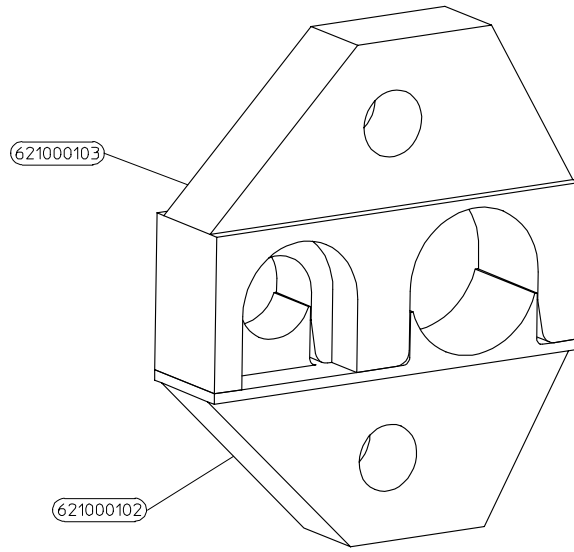

[sales@integrated-circuit.com](mailto:sales@integrated-circuit.com)

10 9 8 7 6 5 4 3 2 62100

REL FOR PRODUCTION EC NO:UAT1999-0712 DRAWN BY:STR99/03/30 CHK: ESTENSIR99/03/30 APPR:ESTENSIR99/03/30	QUALITY SYMBOLS ▽.0 ▽.0	GENERAL TOLERANCES (UNLESS SPECIFIED)		SCALE 4:1	DESIGN UNITS mm	THIRD ANGLE PROJECTION	REVISE ON CAD ONLY	
		4 PLACES ± --- ± ---	3 PLACES ± --- ± ---	DIMENSION STYLE mm only				
		2 PLACES ± --- ± ---	1 PLACE ± --- ± ---	DRAWN BY ESTensir	DATE 1999/03/30	FERRULE CRIMP DIES		
		ANGULAR ± 1/2 °		CHECKED BY ESTensir	DATE 1999/03/30	71256-0001 FERRULE		
A	DESCRIPTION	DRAFT WHERE APPLICABLE MUST REMAIN WITHIN DIMENSIONS		APPROVED BY ESTensir	DATE 1999/03/30	MATERIAL NO. 621000101	DOCUMENT NO. 621000101	SHEET NO. 1 OF 1
THIS DRAWING CONTAINS INFORMATION THAT IS PROPRIETARY TO MOLEX INCORPORATED AND SHOULD NOT BE USED WITHOUT WRITTEN PERMISSION								