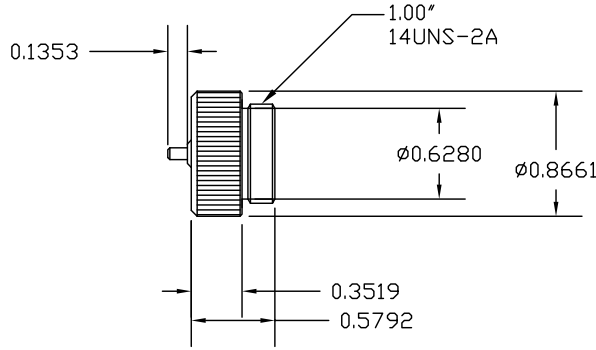

PART #	ENGINEERING NUMBER
1300580034	65-0301

MATERIAL:
BLACK DELRIN

RELEASE EC NO: WNA20100438 DRWN: TWOLDEG 201001/18 CHKD: BWOODMAN APPR: JFMURPHY 201001/25	I DESCRIPTION REV A	QUALITY SYMBOLS ▽=0 C=0	GENERAL TOLERANCES (UNLESS SPECIFIED)		DIMENSION STYLE IN/MM		SCALE 1:1	DESIGN UNITS INCH	THIRD ANGLE PROJECTION		
			4 PLACES	±---	±---	DRAWN BY	DATE	TITLE RJ-LNXX CLOSURE CAP MALE			
			3 PLACES	±---	±.005	CHECKED BY	DATE	1"-14UN EXTERNAL THREAD			
			2 PLACES	±0.13	±.010	APPROVED BY JFMURPHY 2010/01/22		MOLEX INCORPORATED			
ANGULAR ±1/2°			DRAFT WHERE APPLICABLE MUST REMAIN WITHIN DIMENSIONS		MATERIAL NO. SEE CHART		DOCUMENT NO. SD-130058-005		SHEET NO. 1 OF 1		
			SIZE A		THIS DRAWING CONTAINS INFORMATION THAT IS PROPRIETARY TO MOLEX INCORPORATED AND SHOULD NOT BE USED WITHOUT WRITTEN PERMISSION						