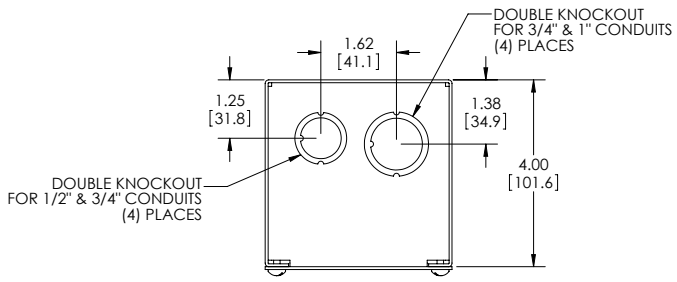

sales@integrated-circuit.com

PART NAME	JUNCTION BOX w/ KNOCKOUTS	PART No.	JB-3951-KO	REVISION DATE	7-18-11
-----------	---------------------------	----------	------------	---------------	---------

MATERIAL - 16 GA. [1.5mm] STEEL
FINISH - SMOOTH GRAY POWDERCOAT