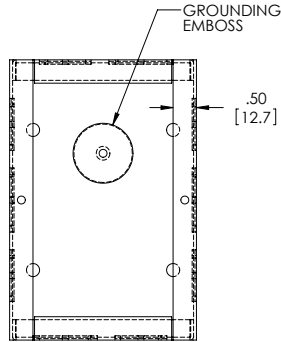

PART NAME	JUNCTION BOX w/ KNOCKOUTS	PART No.	JB-3952-KO	REVISION DATE	7-18-11
-----------	---------------------------	----------	------------	---------------	---------

MATERIAL - 16 GA. [1.5mm] STEEL
FINISH - SMOOTH GRAY POWDERCOAT

COVER REMOVED

SCREWS: #10-32 x .31" [8mm] LG. MACHINE, PAN HEAD, SLOTTED/SQUARE COMBINATION STYLE DRIVE, STEEL, ZINC PLATED. (SUPPLIED FOR COVER MOUNTING AND FOR GROUND POINT).