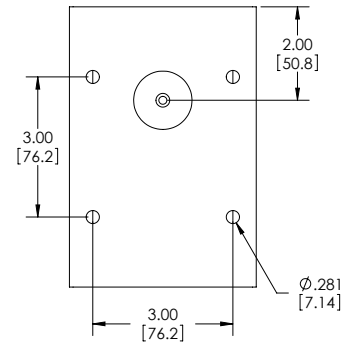

PART NAME	JUNCTION BOX w/ KNOCKOUTS	PART No.	JB-3952-KO	REVISION DATE	7-18-11
-----------	---------------------------	----------	------------	---------------	---------

MATERIAL - 16 GA. [1.5mm] STEEL
FINISH - SMOOTH GRAY POWDERCOAT

COVER REMOVED

SCREWS: #10-32 x .31" [8mm] LG. MACHINE, PAN HEAD, SLOTTED/SQUARE COMBINATION STYLE DRIVE, STEEL, ZINC PLATED. (SUPPLIED FOR COVER MOUNTING AND FOR GROUND POINT).