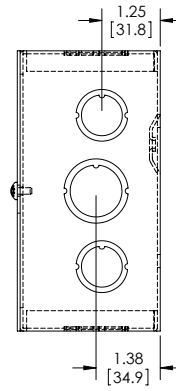

PART NAME	JUNCTION BOX w/ KNOCKOUTS	PART No.	JB-3952-KO	REVISION DATE	7-18-11
-----------	---------------------------	----------	------------	---------------	---------

MATERIAL - 16 GA. [1.5mm] STEEL
FINISH - SMOOTH GRAY POWDERCOAT

COVER REMOVED

SCREWS: #10-32 x .31" [8mm] LG. MACHINE, PAN HEAD, SLOTTED/SQUARE COMBINATION STYLE DRIVE, STEEL, ZINC PLATED. (SUPPLIED FOR COVER MOUNTING AND FOR GROUND POINT).