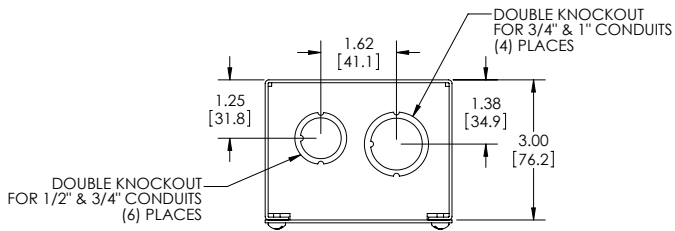

PART NAME	JUNCTION BOX w/ KNOCKOUTS	PART No.	JB-3952-KO	REVISION DATE	7-18-11
-----------	---------------------------	----------	------------	---------------	---------

MATERIAL - 16 GA. [1.5mm] STEEL
FINISH - SMOOTH GRAY POWDERCOAT

COVER REMOVED

SCREWS: #10-32 x .31" [8mm] LG. MACHINE, PAN HEAD, SLOTTED/SQUARE COMBINATION STYLE DRIVE, STEEL, ZINC PLATED. (SUPPLIED FOR COVER MOUNTING AND FOR GROUND POINT).