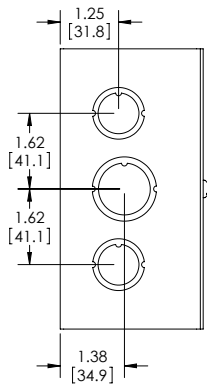

PART NAME	JUNCTION BOX w/ KNOCKOUTS	PART No.	JB-3952-KO	REVISION DATE	7-18-11
-----------	---------------------------	----------	------------	---------------	---------

MATERIAL - 16 GA. [1.5mm] STEEL
FINISH - SMOOTH GRAY POWDERCOAT

COVER REMOVED

SCREWS: #10-32 x .31" [8mm] LG. MACHINE, PAN HEAD, SLOTTED/SQUARE COMBINATION STYLE DRIVE, STEEL, ZINC PLATED. (SUPPLIED FOR COVER MOUNTING AND FOR GROUND POINT).