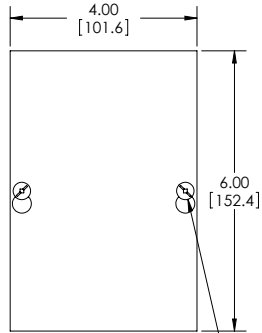

PART NAME	JUNCTION BOX w/ KNOCKOUTS	PART No.	JB-3952-KO	REVISION DATE	7-18-11
-----------	---------------------------	----------	------------	---------------	---------

MATERIAL - 16 GA. [1.5mm] STEEL
FINISH - SMOOTH GRAY POWDERCOAT

COVER REMOVED

SCREWS: #10-32 x .31" [8mm] LG. MACHINE, PAN HEAD, SLOTTED/SQUARE COMBINATION STYLE DRIVE, STEEL, ZINC PLATED. (SUPPLIED FOR COVER MOUNTING AND FOR GROUND POINT).