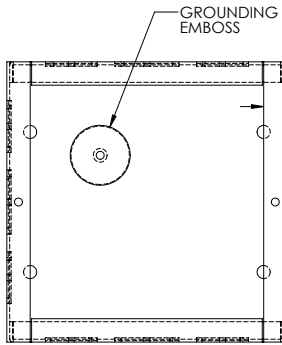

MATERIAL - 16 GA. [1.5mm] STEEL
FINISH - SMOOTH GRAY POWDERCOAT

COVER REMOVED

SCREWS: #10-32 x .31" [8mm] LG. MACHINE, PAN HEAD, SLOTTED/SQUARE COMBINATION STYLE DRIVE, STEEL, ZINC PLATED. (SUPPLIED FOR COVER MOUNTING AND FOR GROUND POINT).