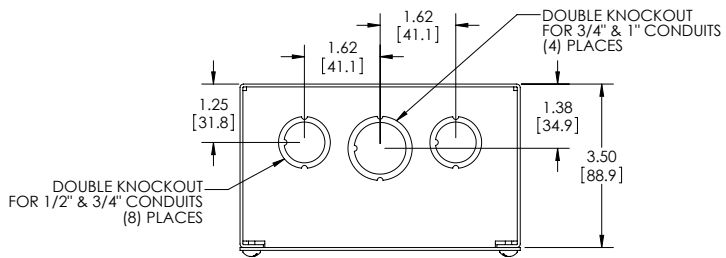

| | | | | | |
|-----------|----------------------------|----------|------------|---------------|---------|
| PART NAME | JUNCTION BOX w / KNOCKOUTS | PART No. | JB-3945-KO | REVISION DATE | 7-18-11 |
|-----------|----------------------------|----------|------------|---------------|---------|

MATERIAL - 16 GA. [1.5mm] STEEL
FINISH - SMOOTH GRAY POWDERCOAT

COVER REMOVED

SCREWS: #10-32 x .31" [8mm] LG. MACHINE, PAN HEAD, SLOTTED/SQUARE COMBINATION STYLE DRIVE, STEEL, ZINC PLATED. (SUPPLIED FOR COVER MOUNTING AND FOR GROUND POINT).