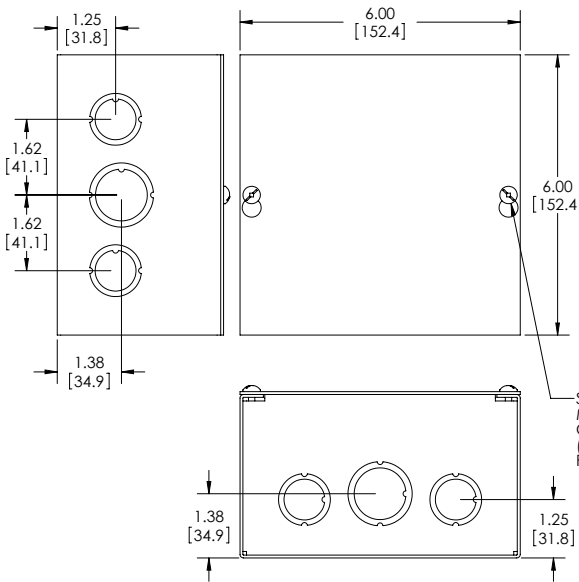

| | | | | | |
|-----------|----------------------------|----------|------------|---------------|---------|
| PART NAME | JUNCTION BOX w / KNOCKOUTS | PART No. | JB-3945-KO | REVISION DATE | 7-18-11 |
|-----------|----------------------------|----------|------------|---------------|---------|

MATERIAL - 16 GA. [1.5mm] STEEL
FINISH - SMOOTH GRAY POWDERCOAT

COVER REMOVED

SCREWS: #10-32 x .31" [8mm] LG. MACHINE, PAN HEAD, SLOTTED/SQUARE COMBINATION STYLE DRIVE, STEEL, ZINC PLATED. (SUPPLIED FOR COVER MOUNTING AND FOR GROUND POINT).