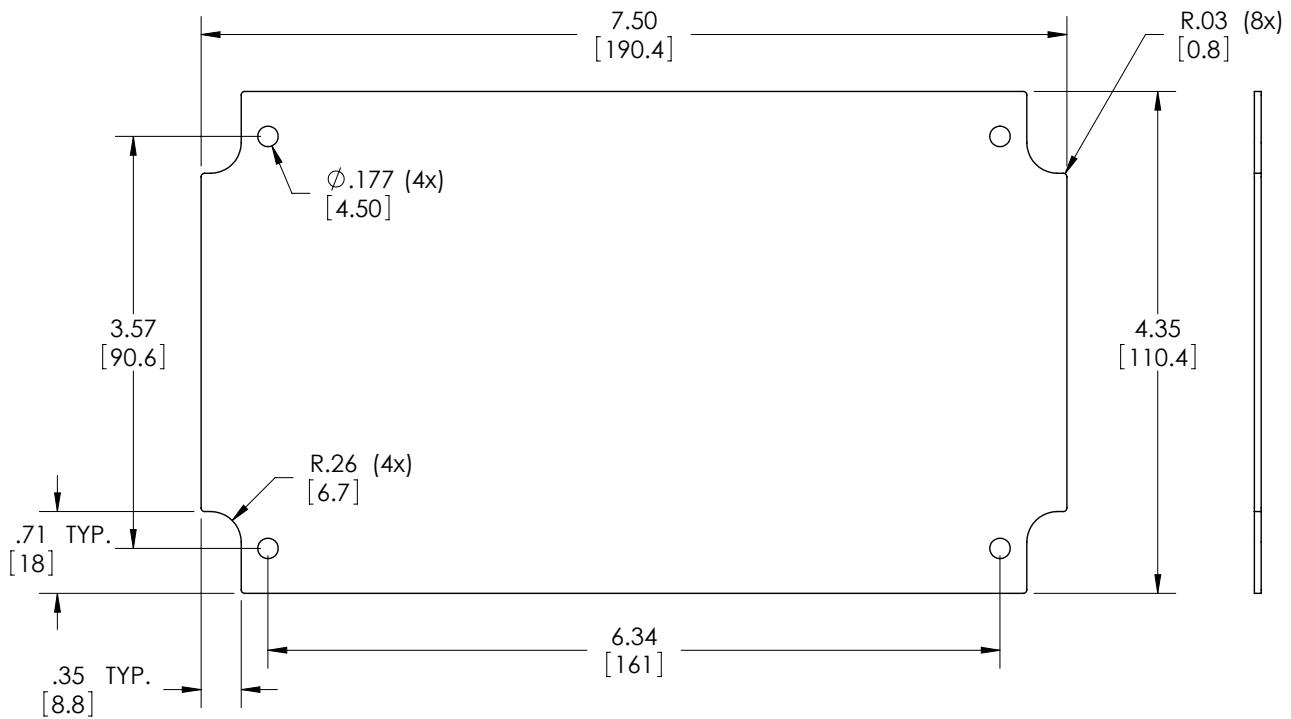

[sales@integrated-circuit.com](mailto:sales@integrated-circuit.com)

PART NAME	INTERNAL PANEL	PART No.	PNX-91434	REV. DATE	5-11-11
-----------	----------------	----------	-----------	-----------	---------

MATERIAL - .060 [1.5mm] THK. ALUMINUM

FINISH - NATURAL

SUPPLIED WITH M3x0.5 x 6mm LG. MACHINE SCREWS  
 (PAN HD., PHILLIPS DRIVE, STEEL, ZINC PLATED) FOR MOUNTING.

PANEL FITS THE FOLLOWING ENCLOSURES:

PN-1334, PN-1334-DG & PN-1334-C  
 PNR-2604, PNR-2604-DG & PNR-2604-C