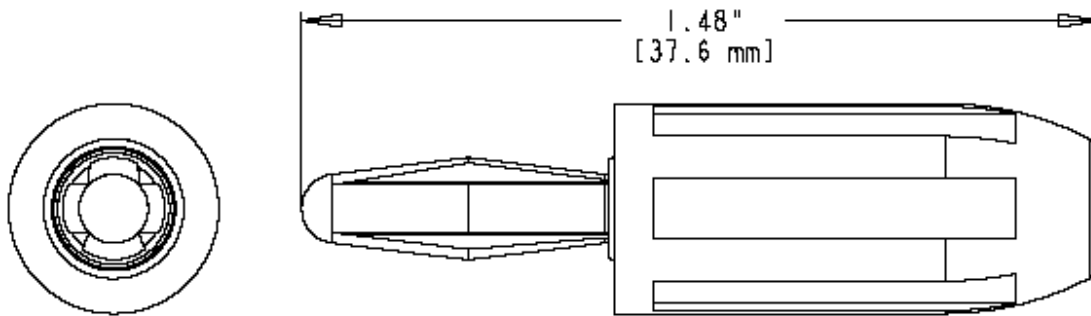

Part Number: BU-00246-*

Description: Tapered Handle Banana Plug

2907

- Tapered Handle Banana Plug
- Material: Banana Plug: nickel-plated brass body; Spring: nickel-plated phosphor bronze; Insulator: ABS
- Length: 1.48"(37.6 mm)
- *Std. Colors: -0 Black -2 Red
- Rating: 15 Amps, Hands free testing to 1000V.