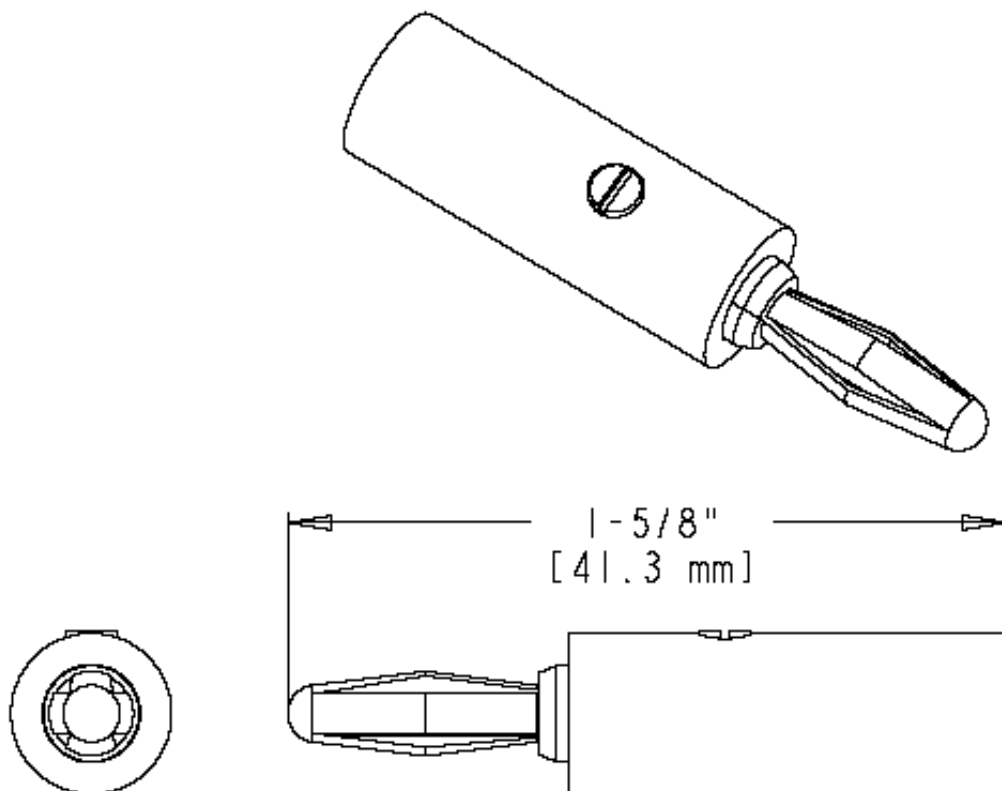

sales@integrated-circuit.com

Part Number: BU-00245-*

Description: Set Screw Banana Plug

2907

- Set Screw Banana Plug
- Material: Banana Plug: nickel-plated brass body; Spring: nickel-plated phosphor bronze; Insulator: ABS
- Length: 1.62" (41.3mm)
- *Std. Colors: -0 Black -2 Red
- Rating: 15 Amps