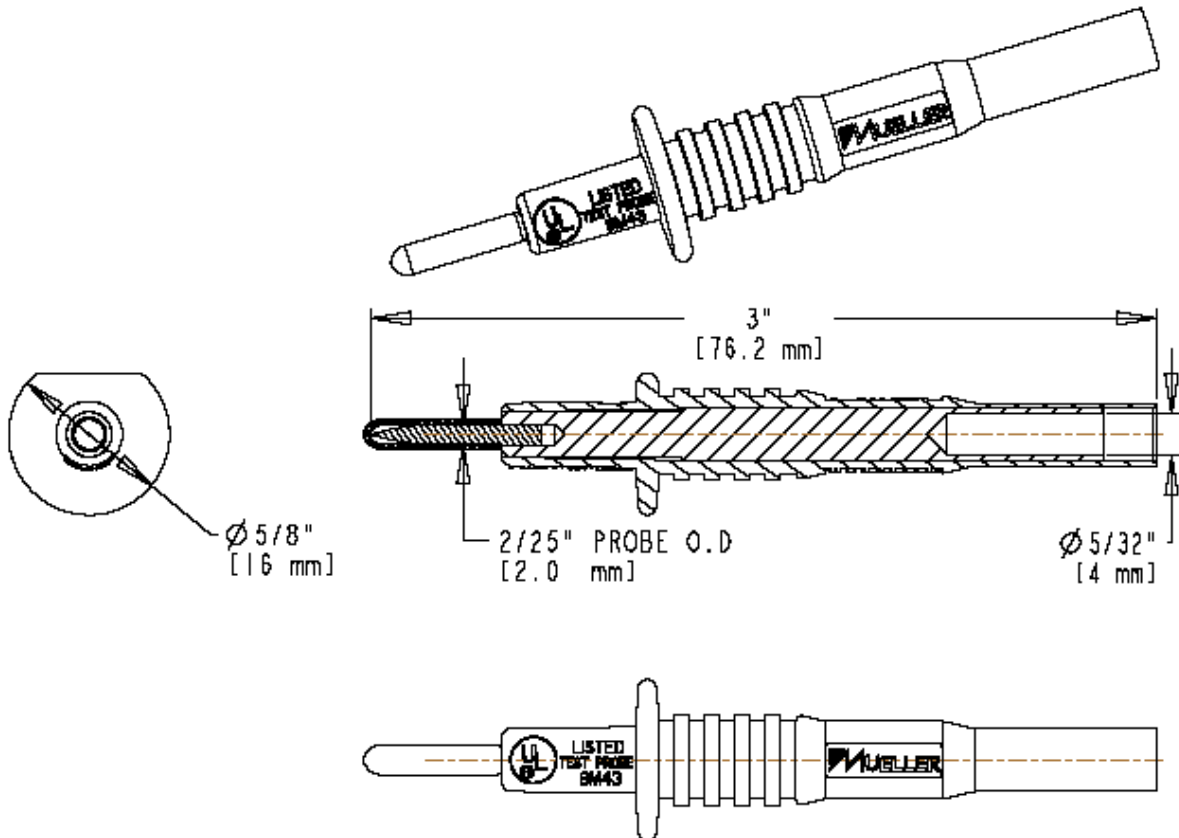

Part Number: BU-26101-*

Description: Insulated Plug-On Test Prod With Stainless Steel Tip

3107

- Insulated Plug-On Test Prod With Stainless Steel Tip
- Compatible with all shrouded, unshrouded, or retractable 0.16" (4 mm) banana plugs
- Material: Housing: nylon; Contact: nickel-plated brass
- Length: 3" (76.2 mm)
- *Std. Colors: -0 Black , -2 Red , -4 Yellow, -6 Blue
- Rating: 1000 Volts, 20 Amps, IEC 1010 Compliant
- RoHS Compliant