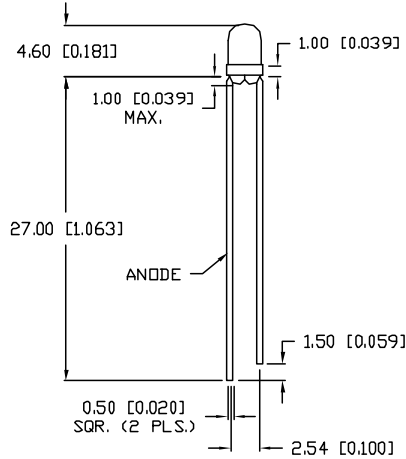

UNCONTROLLED DOCUMENT

PART NUMBER		REV.
SSL-LX3044PGD		A
REV.	E.C.N. NUMBER AND REVISION COMMENTS	DATE
A	E.C.N. #10BRDR. & REDRAWN IN 3D.	4.11.01

ELECTRO-OPTICAL CHARACTERISTICS $T_A=25^{\circ}\text{C}$ $I_f=20\text{mA}$

PARAMETER	MIN	TYP	MAX	UNITS	TEST COND
PEAK WAVELENGTH		555		nm	
FORWARD VOLTAGE		2.2	2.6	V_f	
REVERSE VOLTAGE	5.0			V_r	$I_f=100\mu\text{A}$
AXIAL INTENSITY		20		mcd	$I_f=20\text{mA}$
VIEWING ANGLE		60		$2x$ theta	
EMITTED COLOR:	GREEN				
EPOXY LENS FINISH:	GREEN DIFFUSED				

LIMITS OF SAFE OPERATION AT 25°C

PARAMETER	MAX	UNITS
PEAK FORWARD CURRENT*	150	mA
STEADY CURRENT	25	mA
POWER DISSIPATION	105	mW
DERATE FROM 25°C	-1.6	mW/ $^{\circ}\text{C}$
OPERATING, STORAGE TEMP.	-40 TO +85	$^{\circ}\text{C}$
SOLDERING TEMP.	+260	$^{\circ}\text{C}$
2.0mm FROM BODY		3 SEC. MAX

* $t < 10\mu\text{s}$

UNCONTROLLED DOCUMENT

*UNLESS OTHERWISE SPECIFIED TOLERANCES PER DECIMAL PRECISION ARE: X=±1 (±0.039), XX=±0.5 (±0.020), XXX=±0.25 (±0.010), XXXX=±0.127 (±0.005). LEAD SIZE=±0.05 (±0.002), LEAD LENGTH=±0.75 (±0.030). MIN.=+DECIMAL PRECISION -0.00 MAX.=+0.00 -DECIMAL PRECISION