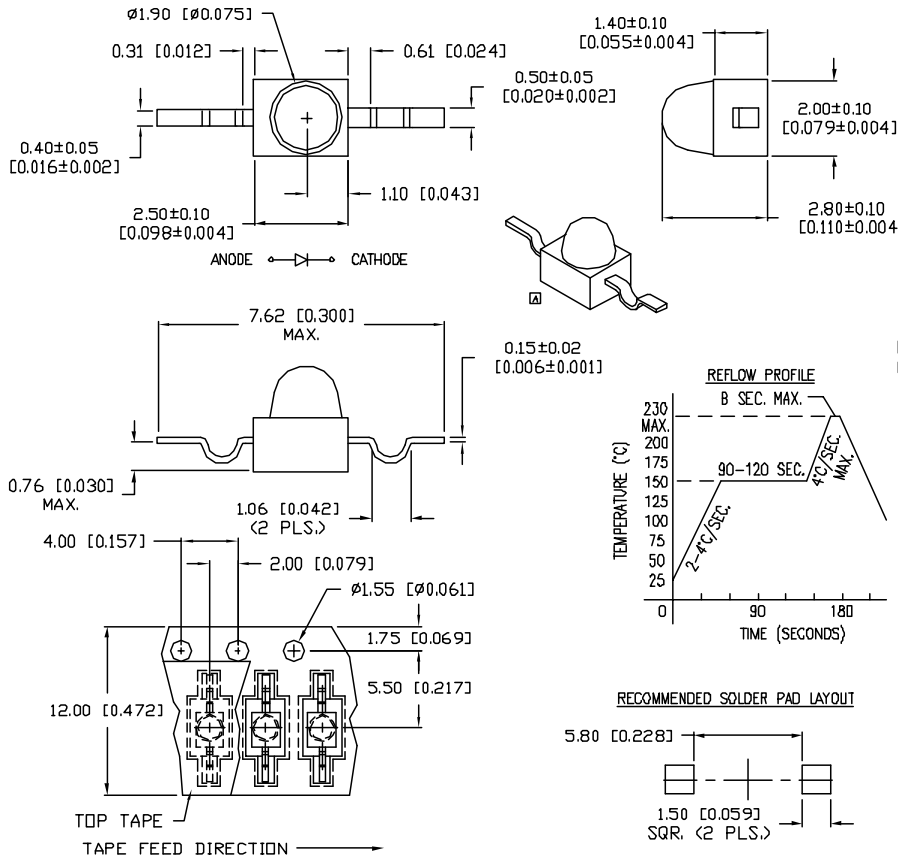

UNCONTROLLED DOCUMENT

PART NUMBER		REV.
SSL-LXA228YD-TR21		C
REV.	E.C.N. NUMBER AND REVISION COMMENTS	DATE
A	E.C.N. #10695.	1.5.01
B	E.C.N. #11177.	10.12.04
C	E.C.N. #11148	11.15.06

ELECTRO-OPTICAL CHARACTERISTICS $T_A=25^{\circ}\text{C}$ $I_f=20\text{mA}$

PARAMETER	MIN	TYP	MAX	UNITS	TEST COND
PEAK WAVELENGTH		585		nm	
FORWARD VOLTAGE		2.0	2.8	V_f	
REVERSE VOLTAGE	5.0			V_r	I_r=100μA
AXIAL INTENSITY		12		mcd	I_f=20mA
VIEWING ANGLE		50		2x theta	

EMITTED COLOR: YELLOW
EPOXY LENS FINISH: YELLOW DIFFUSED

LIMITS OF SAFE OPERATION AT 25°C

PARAMETER	MAX	UNITS
PEAK FORWARD CURRENT*	160	mA
STEADY CURRENT	20	mA
POWER DISSIPATION	105	mW
DERATE FROM 25°C	-1.2	mW/°C
OPERATING, STORAGE TEMP.	-40 TO +85	°C

* $t < 10\mu\text{s}$