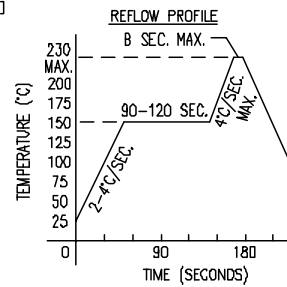

1. NOTES:
1. 1,000 PIECES PER REEL.
  2. THE CATHODE IS ORIENTED TOWARDS THE TAPE SPROCKET HOLE.

UNCONTROLLED DOCUMENT

*UNLESS OTHERWISE SPECIFIED TOLERANCES PER DECIMAL PRECISION ARE: X=±1 (±0.038), XX=±0.5 (±0.020), XXX=±0.25 (±0.010), XXXX=±0.127 (±0.006). LEAD SIZE=±0.05 (±0.002), LEAD LENGTH=±0.75 (±0.030). MIN.=+DECIMAL PRECISION -0.00 MAX.=+0.00 -DECIMAL PRECISION

REV.	PART NUMBER
C	SSL-LXA228YD-TR21
585nm YELLOW AXIAL LEADED LED, YOKE LEAD, COLOR DIFFUSED, TAPE AND REEL.	

LUMEX
290 E. HELEN ROAD
PALATINE, IL 60067-6976
PHONE: +1.847.359.2790
US WEB: www.lumex.com
TW WEB: www.lumex.com.tw

DRAWN BY:	CHECKED BY:	APPROVED BY:	DATE: 11.15.06
JC			PAGE: 1 OF 1
			SCALE: N/A