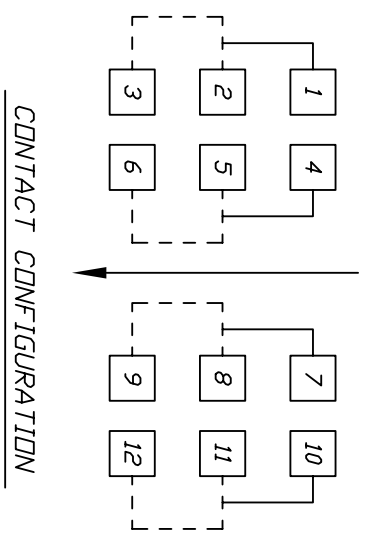

Excellent Integrated System Limited

Stocking Distributor

Click to view price, real time Inventory, Delivery & Lifecycle Information:

[E-Switch](#)

[TL4201OAYA](#)

For any questions, you can email us directly:

sales@integrated-circuit.com

NOTES:
 1. ALL DIMENSIONS IN MM
 2. TERM. NOS. FOR REF ONLY

| | | | |
|--|-----------------------------|---------|------|
| D | REDD RIB ON PART (TOP,SIDE) | 3/30/07 | TN |
| C | FIXED RIB ON PART | 3/29/07 | TN |
| B | REVISE & REDRAWN | | |
| REV. | DESCRIPTION | DATE | CHKD |
| THE INFORMATION CONTAINED IN THIS DOCUMENT IS PROPRIETARY TO E-SWITCH AND IS NOT TO BE COPIED OR TRANSFERRED | | | |

| TOLERANCES | |
|------------|-------|
| 0.0 | ±0.4 |
| 0.00 | ±0.25 |

| | | | | |
|------------|---------|----|---------|-----|
| SCALE | DATE | DR | DWG | REV |
| 2:1 | 3/30/07 | TN | P010553 | D |
| TITLE | | | | |
| TL42010AYA | | | | |