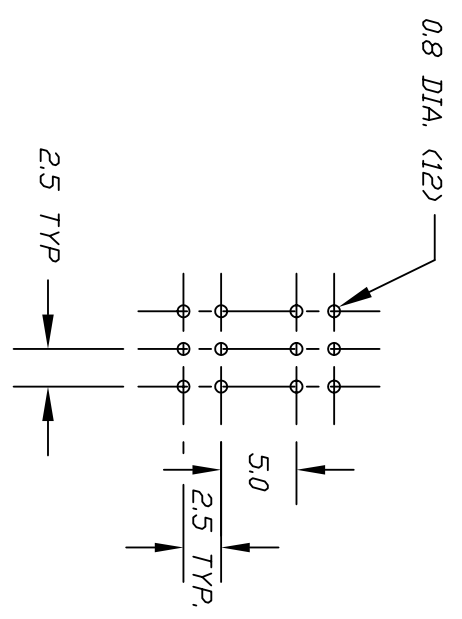

Excellent Integrated System Limited

Stocking Distributor

Click to view price, real time Inventory, Delivery & Lifecycle Information:

[E-Switch](#)

[TL4201OAYA](#)

For any questions, you can email us directly:

sales@integrated-circuit.com

NOTES:
 1. ALL DIMENSIONS IN MM
 2. TERM. NOS. FOR REF ONLY

| | | | |
|--|-----------------------------|---------|------|
| D | REDD RIB ON PART (TOP,SIDE) | 3/30/07 | TN |
| C | FIXED RIB ON PART | 3/29/07 | TN |
| B | REVISE & REDRAWN | | |
| REV. | DESCRIPTION | DATE | CHKD |
| THE INFORMATION CONTAINED IN THIS DOCUMENT IS PROPRIETARY TO E-SWITCH AND IS NOT TO BE COPIED OR TRANSFERRED | | | |

| TOLERANCES | |
|------------|-------|
| 0.0 | ±0.4 |
| 0.00 | ±0.25 |

| | | | | |
|------------|---------|----|---------|-----|
| SCALE | DATE | DR | DWG | REV |
| 2:1 | 3/30/07 | TN | P010553 | D |
| TITLE | | | | |
| TL42010AYA | | | | |