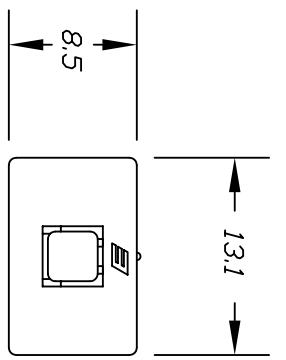

sales@integrated-circuit.com

NOTES:
 1. ALL DIMENSIONS IN MM
 2. TERM. NOS. FOR REF ONLY

| | | | |
|--|-----------------------------|---------|------|
| D | REDD RIB ON PART (TOP,SIDE) | 3/30/07 | TN |
| C | FIXED RIB ON PART | 3/29/07 | TN |
| B | REVISE & REDRAWN | | |
| REV. | DESCRIPTION | DATE | CHKD |
| THE INFORMATION CONTAINED IN THIS DOCUMENT IS PROPRIETARY TO E-SWITCH AND IS NOT TO BE COPIED OR TRANSFERRED | | | |

| TOLERANCES | |
|------------|-------|
| 0.0 | ±0.4 |
| 0.00 | ±0.25 |

| | | | | |
|------------|---------|----|---------|-----|
| SCALE | DATE | DR | DWG | REV |
| 2:1 | 3/30/07 | TN | P010553 | D |
| TITLE | | | | |
| TL42010AYA | | | | |