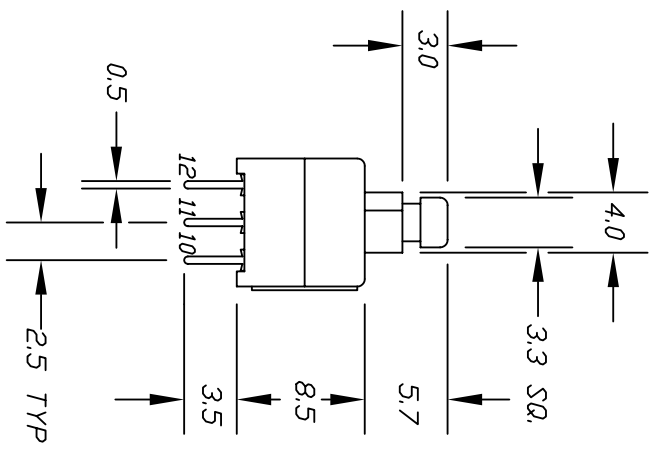

Excellent Integrated System Limited

Stocking Distributor

Click to view price, real time Inventory, Delivery & Lifecycle Information:

[E-Switch](#)

[TL4201OAYA](#)

For any questions, you can email us directly:

sales@integrated-circuit.com

NOTES:
 1. ALL DIMENSIONS IN MM
 2. TERM. NOS. FOR REF ONLY

| | | | |
|--|-----------------------------|---------|------|
| D | REDD RIB ON PART (TOP,SIDE) | 3/30/07 | TN |
| C | FIXED RIB ON PART | 3/29/07 | TN |
| B | REVISE & REDRAWN | | |
| REV. | DESCRIPTION | DATE | CHKD |
| THE INFORMATION CONTAINED IN THIS DOCUMENT IS PROPRIETARY TO E-SWITCH AND IS NOT TO BE COPIED OR TRANSFERRED | | | |

| TOLERANCES | |
|------------|-------|
| 0.0 | ±0.4 |
| 0.00 | ±0.25 |

| | | | | |
|------------|---------|----|---------|-----|
| SCALE | DATE | DR | DWG | REV |
| 2:1 | 3/30/07 | TN | P010553 | D |
| TITLE | | | | |
| TL42010AYA | | | | |