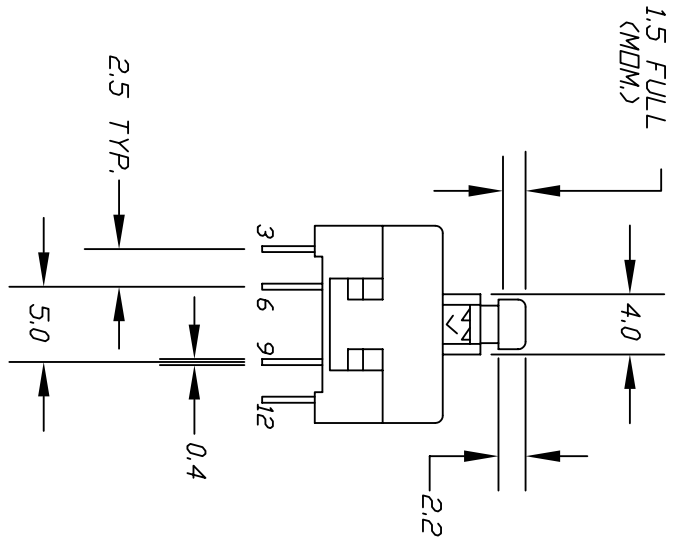

Excellent Integrated System Limited

Stocking Distributor

Click to view price, real time Inventory, Delivery & Lifecycle Information:

[E-Switch](#)

[TL4201OAYA](#)

For any questions, you can email us directly:

sales@integrated-circuit.com

NOTES:
 1. ALL DIMENSIONS IN MM
 2. TERM. NOS. FOR REF ONLY

| | | | |
|--|-----------------------------|---------|------|
| D | REDD RIB ON PART (TOP,SIDE) | 3/30/07 | TN |
| C | FIXED RIB ON PART | 3/29/07 | TN |
| B | REVISE & REDRAWN | | |
| REV. | DESCRIPTION | DATE | CHKD |
| THE INFORMATION CONTAINED IN THIS DOCUMENT IS PROPRIETARY TO E-SWITCH AND IS NOT TO BE COPIED OR TRANSFERRED | | | |

| TOLERANCES | |
|------------|-------|
| 0.0 | ±0.4 |
| 0.00 | ±0.25 |

| | | | | |
|------------|---------|----|---------|-----|
| SCALE | DATE | DR | DWG | REV |
| 2:1 | 3/30/07 | TN | P010553 | D |
| TITLE | | | | |
| TL42010AYA | | | | |