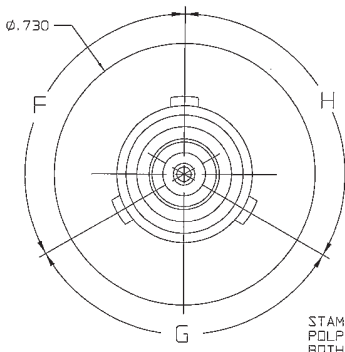

POLARIZATION CHART			
KEYING LETTER	F DEGREES	G DEGREES	H DEGREES
T	100°	150°	110°
U	120°	130°	110°
V	115°	130°	115°
W	125°	110°	125°
X	130°	100°	130°
Y	110°	140°	110°
Z	100°	160°	100°
S	135°	135°	90°
NONE	120°	120°	120°

REVISIONS		3-0002	SH 1
REV	DESCRIPTION	DATE	APPROVED
P	REVISED PER ECO 15112	7/10/03	WJ

RED INDICATES ORIGINAL

STAMPED POLPRIZATION KEY BOTH ENDS