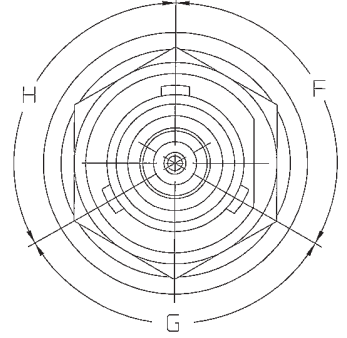

1. EXAMPLE OF COMPLETE MODEL NO:
   BJ78 Y
   BASIC MODEL NO KEY LTR (POLARIZATION)
2. CONCENTRIC TWINAX/TRIAX TRB BULKHEAD MOUNT FEEDTHRU RECEPTACLE
3. MAX PANEL THK .187
4. FINISH: TFS-1A (NICKEL)
5. ALL DIM ARE IN INCHES

RECOMMENDED
PANEL CUTOUT
SCALE: 2/1

Dwg No: 14949 Rev: 1 Date: 7/10/03 Scale: 4/1	TROMPETER RF connectivity 14949	TITLE: BJ78 DRAWING NO: 3-0002 DATE: 1-31-01 SHEET: 1C