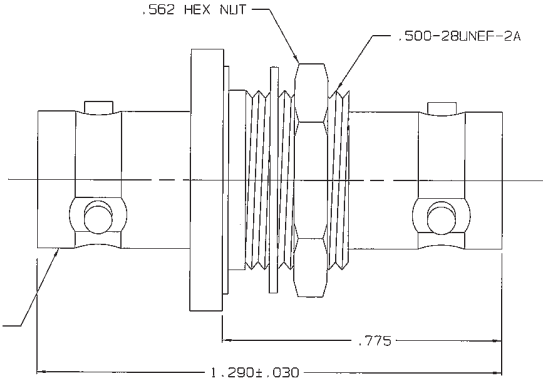

1. EXAMPLE OF COMPLETE MODEL NO:
   BJ78 Y
   BASIC MODEL NO KEY LTR (POLARIZATION)
2. CONCENTRIC TWINAX/TRIAX TRB BULKHEAD MOUNT FEEDTHRU RECEPTACLE
3. MAX PANEL THK .187
4. FINISH: TFS-1A (NICKEL)
5. ALL DIM ARE IN INCHES

RECOMMENDED
PANEL CUTOUT
SCALE: 2/1

Dwg No: 14949 Rev: 1 Date: 7/10/03 Scale: 4/1	TROMPETER RF connectivity 14949	TITLE: BJ78 DRAWING NO: 3-0002 DATE: 1-31-01 SHEET: 1C