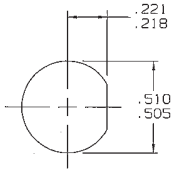

RECOMMENDED
PANEL CUTOUT
SCALE: 2/1

Dwg No: 14949 Rev: 1 Date: 7/10/03 Scale: 4/1	TROMPETER RF connectivity 14949	TITLE: BJ78 DRAWING NO: 3-0002 DATE: 1-31-01 SHEET: 1C