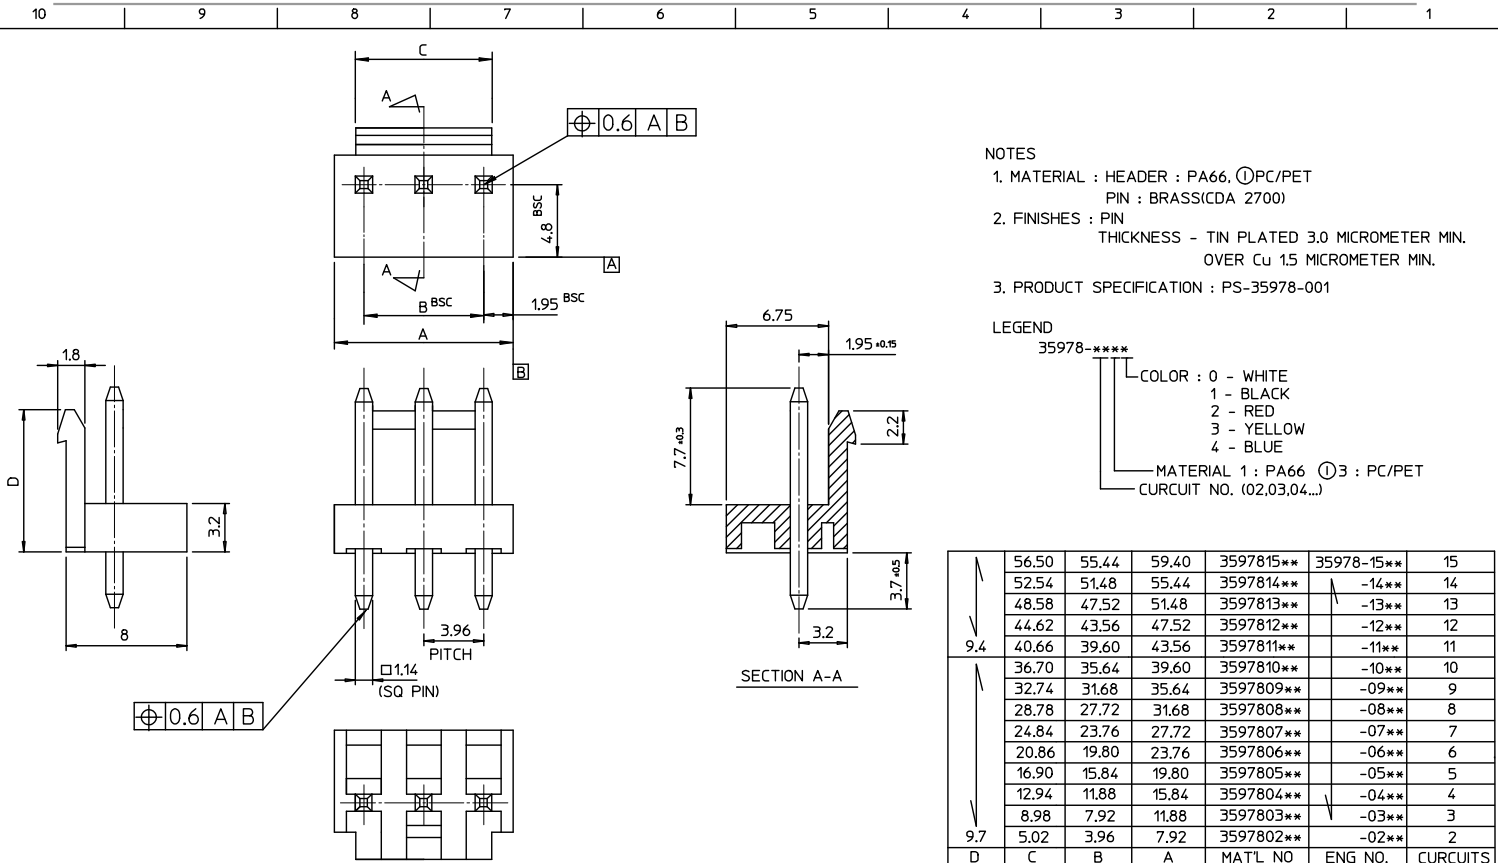

sales@integrated-circuit.com

REVISED EC NO: KOR2009-0137 DRWN: HPAR001 CHKD: Y. YANG APPR: UNSTKIM	DESCRIPTION	QUALITY SYMBOLS ▽=0 ▽=0	GENERAL TOLERANCES (UNLESS SPECIFIED)		DIMENSION STYLE		SCALE	DESIGN UNITS	THIRD ANGLE PROJECTION
			mm	INCH	MM ONLY	4:1	METRIC		
REV			4 PLACES ± ---	± ---	DRAWN BY	DATE	TITLE		
			3 PLACES ± ---	± ---	Y. R. WI	1999/05/07	3.96 W/B HEADER ASSY		
			2 PLACES ± ---	± ---	CHECKED BY	DATE			
			1 PLACE ± 0.30	± ---	J. K. OH	1999/05/07			
			ANGULAR ± 2 °		APPROVED BY	DATE			
			DRAFT WHERE APPLICABLE MUST REMAIN WITHIN DIMENSIONS		C. W. LEE	1999/05/07			
					MATERIAL NO.		MOLEX INCORPORATED		SHEET NO.
					SEE TABLE		DOCUMENT NO.		1 OF 01
					THIS DRAWING CONTAINS INFORMATION THAT IS PROPRIETARY TO MOLEX INCORPORATED AND SHOULD NOT BE USED WITHOUT WRITTEN PERMISSION				