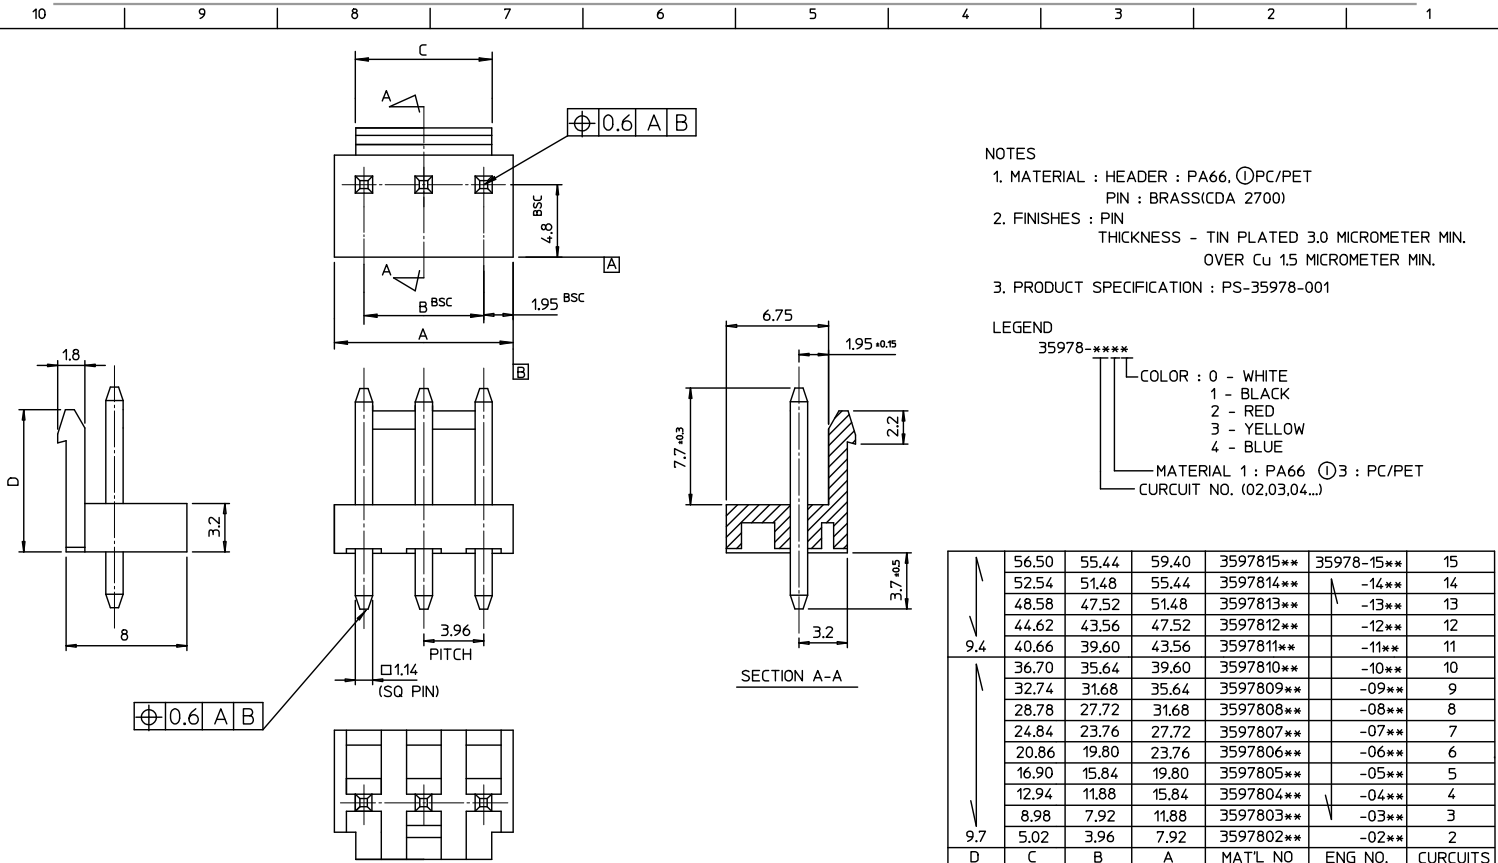

sales@integrated-circuit.com

REVISED EC NO: KOR2009-0137 DRWNG: HPAR001 2009/05/21 CHKDNG: YANG 2009/05/21 APPR: UNSTKIM 2009/05/22	DESCRIPTION QUALITY SYMBOLS ▽=0 ▽=0	GENERAL TOLERANCES (UNLESS SPECIFIED)		DIMENSION STYLE MM ONLY		SCALE 4:1	DESIGN UNITS METRIC		THIRD ANGLE PROJECTION			
				mm	INCH	DRAWN BY DATE		TITLE				
		4 PLACES ± --- ± ---				Y. R. WI 1999/05/07		3.96 W/B HEADER ASSY				
		3 PLACES ± --- ± ---				CHECKED BY DATE						
2 PLACES ± --- ± ---				APPROVED BY DATE								
1 PLACE ± 0.30 ± ---				C. W. LEE 1999/05/07								
ANGULAR ± 2 °				MATERIAL NO.		DOCUMENT NO.		SHEET NO.				
DRAFT WHERE APPLICABLE MUST REMAIN WITHIN DIMENSIONS				SEE TABLE		MOLEX INCORPORATED		SD-35978-001				
				SIZE: A3		THIS DRAWING CONTAINS INFORMATION THAT IS PROPRIETARY TO MOLEX INCORPORATED AND SHOULD NOT BE USED WITHOUT WRITTEN PERMISSION						