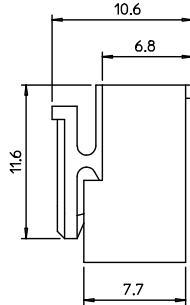

sales@integrated-circuit.com

- NOTES
 1. USED WITH TERMINAL : 35922-9002
 2. MATED WITH HEADER ASS'Y : 35978-***1*(PA66) 35978-***2*(PA66)
 LEGEND 35978-***3*(PC/PET) 35978-***4*(PC/PET)

35977-****
 COLOR : 0 - WHITE
 1 - BLACK
 2 - RED
 3 - YELLOW
 4 - BLUE
 MATERIAL 0 : PA66 (9 : PC/PET)
 CIRCUIT NO. (02.03.04..)

19.9	56.88	55.44	59.42	3597715**	35977-15**	15
19.9	52.92	51.48	55.46	3597714**	-14**	14
19.9	48.96	47.52	51.5	3597713**	-13**	13
19.9	45.0	43.56	47.54	3597712**	-12**	12
19.9	41.04	39.6	43.58	3597711**	-11**	11
19.9	37.08	35.64	39.62	3597710**	-10**	10
17.7	33.12	31.68	35.66	3597709**	-09**	9
15.7	29.16	27.72	31.70	3597708**	-08**	8
13.7	25.20	23.76	27.74	3597707**	-07**	7
7.5	21.24	19.80	23.78	3597706**	-06**	6
	17.28	15.84	19.82	3597705**	-05**	5
	13.32	11.88	15.86	3597704**	-04**	4
3.5	9.36	7.92	11.90	3597703**	-03**	3
	5.4	3.96	7.94	3597702**	35977-02**	2
D	C	B	A	MAT'L NO	ENG NO.	CIRCUITS

REVISED EC NO: KOR2009-0137 DRWING: JHPARK01 CHKDWY: YANG APPR: YUNSIKKIM 2009/05/21 2009/05/21 2009/05/22	QUALITY SYMBOLS DESCRIPTION REV	GENERAL TOLERANCES (UNLESS SPECIFIED)		DIMENSION STYLE MM ONLY		SCALE 3:1	DESIGN UNITS METRIC		THIRD ANGLE PROJECTION
		4 PLACES ± --- ± --- 3 PLACES ± --- ± --- 2 PLACES ± --- ± --- 1 PLACE ± 0.30 ± --- ANGULAR ± 2 °	mm INCH	DRAWN BY YR.WI DATE 1999/05/06	CHECKED BY JH.OH DATE 1999/05/06	TITLE 3.96 PITCH W-T-B CONN. HOUSING			
		DRAFT WHERE APPLICABLE MUST REMAIN WITHIN DIMENSIONS		APPROVED BY CW.LEE DATE 1999/05/06	MOLEX INCORPORATED		SHEET NO. 1 OF 01		
		MATERIAL NO. SEE TABLE		DOCUMENT NO. SD-35977-001		THIS DRAWING CONTAINS INFORMATION THAT IS PROPRIETARY TO MOLEX INCORPORATED AND SHOULD NOT BE USED WITHOUT WRITTEN PERMISSION			