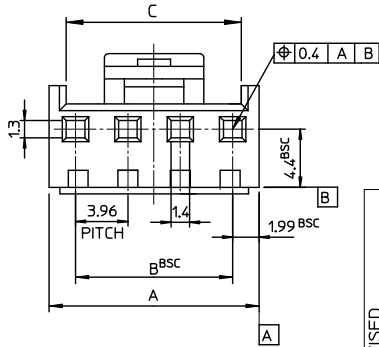

sales@integrated-circuit.com

- NOTES
 1. USED WITH TERMINAL : 35922-9002
 2. MATED WITH HEADER ASS'Y : 35978-***1*(PA66) 35978-***2*(PA66)
 LEGEND 35978-***3*(PC/PET) 35978-***4*(PC/PET)

35977-****
 COLOR : 0 - WHITE
 1 - BLACK
 2 - RED
 3 - YELLOW
 4 - BLUE
 MATERIAL 0 : PA66 (9 : PC/PET)
 CIRCUIT NO. (02.03.04..)

19.9	56.88	55.44	59.42	3597715**	35977-15**	15
19.9	52.92	51.48	55.46	3597714**	-14**	14
19.9	48.96	47.52	51.5	3597713**	-13**	13
19.9	45.0	43.56	47.54	3597712**	-12**	12
19.9	41.04	39.6	43.58	3597711**	-11**	11
19.9	37.08	35.64	39.62	3597710**	-10**	10
17.7	33.12	31.68	35.66	3597709**	-09**	9
15.7	29.16	27.72	31.70	3597708**	-08**	8
13.7	25.20	23.76	27.74	3597707**	-07**	7
7.5	21.24	19.80	23.78	3597706**	-06**	6
	17.28	15.84	19.82	3597705**	-05**	5
	13.32	11.88	15.86	3597704**	-04**	4
3.5	9.36	7.92	11.90	3597703**	-03**	3
	5.4	3.96	7.94	3597702**	35977-02**	2
D	C	B	A	MAT'L NO	ENG NO.	CIRCUITS

REVISED EC NO: KOR2009-0137 DRWING: JHPARK01 CHKDWY: YANG APPR: YUNSIKKIM 2009/05/21 2009/05/21 2009/05/22	QUALITY SYMBOLS DESCRIPTION REV	GENERAL TOLERANCES (UNLESS SPECIFIED)		DIMENSION STYLE MM ONLY		SCALE 3:1	DESIGN UNITS METRIC		THIRD ANGLE PROJECTION
		4 PLACES ± --- ± --- 3 PLACES ± --- ± --- 2 PLACES ± --- ± --- 1 PLACE ± 0.30 ± --- ANGULAR ± 2 °	mm INCH	DRAWN BY YR.WI DATE 1999/05/06	CHECKED BY JH.OH DATE 1999/05/06	TITLE 3.96 PITCH W-T-B CONN. HOUSING			
		DRAFT WHERE APPLICABLE MUST REMAIN WITHIN DIMENSIONS		APPROVED BY CW.LEE DATE 1999/05/06	MOLEX INCORPORATED		SHEET NO. 1 OF 01		
		MATERIAL NO. SEE TABLE		DOCUMENT NO. SD-35977-001		THIS DRAWING CONTAINS INFORMATION THAT IS PROPRIETARY TO MOLEX INCORPORATED AND SHOULD NOT BE USED WITHOUT WRITTEN PERMISSION			