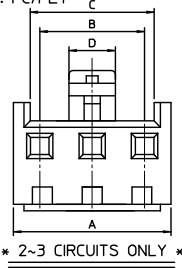

sales@integrated-circuit.com

- NOTES
 1. USED WITH TERMINAL : 35922-9002
 2. MATED WITH HEADER ASS'Y : 35978-***1*(PA66) 35978-***2*(PA66)
 LEGEND 35978-***3*(PC/PET) 35978-***4*(PC/PET)

35977-****
 COLOR : 0 - WHITE
 1 - BLACK
 2 - RED
 3 - YELLOW
 4 - BLUE
 MATERIAL 0 : PA66 (9 : PC/PET)
 CIRCUIT NO. (02.03.04..)

REVISED EC NO: KOR2009-0137 DRWING: JHPARK01 CHKDWY: YANG APPR: YUNSIKKIM 2009/05/21 2009/05/21 2009/05/22	QUALITY SYMBOLS DESCRIPTION REV	GENERAL TOLERANCES (UNLESS SPECIFIED)		DIMENSION STYLE MM ONLY		SCALE 3:1	DESIGN UNITS METRIC		THIRD ANGLE PROJECTION
		4 PLACES ± --- ± --- 3 PLACES ± --- ± --- 2 PLACES ± --- ± --- 1 PLACE ± 0.30 ± --- ANGULAR ± 2 °	mm INCH	DRAWN BY YR.WI DATE 1999/05/06	CHECKED BY JH.OH DATE 1999/05/06	TITLE 3.96 PITCH W-T-B CONN. HOUSING			
		DRAFT WHERE APPLICABLE MUST REMAIN WITHIN DIMENSIONS		APPROVED BY CW.LEE DATE 1999/05/06	MOLEX INCORPORATED		SHEET NO. 1 OF 01		
		MATERIAL NO. SEE TABLE		DOCUMENT NO. SD-35977-001		THIS DRAWING CONTAINS INFORMATION THAT IS PROPRIETARY TO MOLEX INCORPORATED AND SHOULD NOT BE USED WITHOUT WRITTEN PERMISSION			