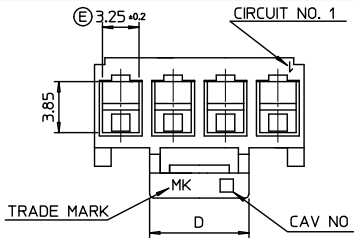

sales@integrated-circuit.com

- NOTES
 1. USED WITH TERMINAL : 35922-9002
 2. MATED WITH HEADER ASS'Y : 35978-***1*(PA66) 35978-***2*(PA66)
 LEGEND 35978-***3*(PC/PET) 35978-***4*(PC/PET)

35977-****
 COLOR : 0 - WHITE
 1 - BLACK
 2 - RED
 3 - YELLOW
 4 - BLUE
 MATERIAL 0 : PA66 (9 : PC/PET)
 CIRCUIT NO. (02.03.04..)

19.9	56.88	55.44	59.42	3597715**	35977-15**	15
19.9	52.92	51.48	55.46	3597714**	-14**	14
19.9	48.96	47.52	51.5	3597713**	-13**	13
19.9	45.0	43.56	47.54	3597712**	-12**	12
19.9	41.04	39.6	43.58	3597711**	-11**	11
19.9	37.08	35.64	39.62	3597710**	-10**	10
17.7	33.12	31.68	35.66	3597709**	-09**	9
15.7	29.16	27.72	31.70	3597708**	-08**	8
13.7	25.20	23.76	27.74	3597707**	-07**	7
7.5	21.24	19.80	23.78	3597706**	-06**	6
	17.28	15.84	19.82	3597705**	-05**	5
	13.32	11.88	15.86	3597704**	-04**	4
3.5	9.36	7.92	11.90	3597703**	-03**	3
	5.4	3.96	7.94	3597702**	35977-02**	2
D	C	B	A	MAT'L NO	ENG NO.	CIRCUITS

REVISED EC NO: KOR2009-0137 DRWING: JHPARK01 CHKDWY: YANG APPR: YUNSIKKIM 2009/05/21 2009/05/21 2009/05/22	QUALITY SYMBOLS DESCRIPTION REV	GENERAL TOLERANCES (UNLESS SPECIFIED)		DIMENSION STYLE MM ONLY		SCALE 3:1	DESIGN UNITS METRIC		THIRD ANGLE PROJECTION
		4 PLACES ± --- ± --- 3 PLACES ± --- ± --- 2 PLACES ± --- ± --- 1 PLACE ± 0.30 ± --- ANGULAR ± 2 °	mm INCH	DRAWN BY YR.WI DATE 1999/05/06	CHECKED BY JH.OH DATE 1999/05/06	TITLE 3.96 PITCH W-T-B CONN. HOUSING			
		DRAFT WHERE APPLICABLE MUST REMAIN WITHIN DIMENSIONS		APPROVED BY CW.LEE DATE 1999/05/06	MOLEX INCORPORATED		SHEET NO. 1 OF 01		
		MATERIAL NO. SEE TABLE		DOCUMENT NO. SD-35977-001		THIS DRAWING CONTAINS INFORMATION THAT IS PROPRIETARY TO MOLEX INCORPORATED AND SHOULD NOT BE USED WITHOUT WRITTEN PERMISSION			