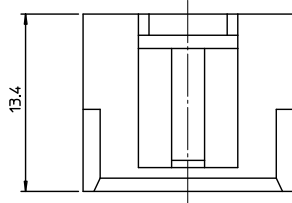

sales@integrated-circuit.com

- NOTES
 1. USED WITH TERMINAL : 35922-9002
 2. MATED WITH HEADER ASS'Y : 35978-***1*(PA66) 35978-***2*(PA66)
 LEGEND 35978-***3*(PC/PET) 35978-***4*(PC/PET)

35977-****
 COLOR : 0 - WHITE
 1 - BLACK
 2 - RED
 3 - YELLOW
 4 - BLUE
 MATERIAL 0 : PA66 (9 : PC/PET)
 CIRCUIT NO. (02.03.04..)

REVISED EC NO: KOR2009-0137 DRWING: JHPARK01 CHKDWY: YANG APPR: YUNSIKKIM 2009/05/21 2009/05/21 2009/05/22	QUALITY SYMBOLS DESCRIPTION REV	GENERAL TOLERANCES (UNLESS SPECIFIED)		DIMENSION STYLE MM ONLY		SCALE 3:1	DESIGN UNITS METRIC		THIRD ANGLE PROJECTION
		4 PLACES ± --- ± --- 3 PLACES ± --- ± --- 2 PLACES ± --- ± --- 1 PLACE ± 0.30 ± --- ANGULAR ± 2 °	mm INCH	DRAWN BY YR.WI DATE 1999/05/06	CHECKED BY JH.OH DATE 1999/05/06	TITLE 3.96 PITCH W-T-B CONN. HOUSING			
		DRAFT WHERE APPLICABLE MUST REMAIN WITHIN DIMENSIONS		APPROVED BY CW.LEE DATE 1999/05/06	MOLEX INCORPORATED		SHEET NO. 1 OF 01		
		MATERIAL NO. SEE TABLE		DOCUMENT NO. SD-35977-001		THIS DRAWING CONTAINS INFORMATION THAT IS PROPRIETARY TO MOLEX INCORPORATED AND SHOULD NOT BE USED WITHOUT WRITTEN PERMISSION			