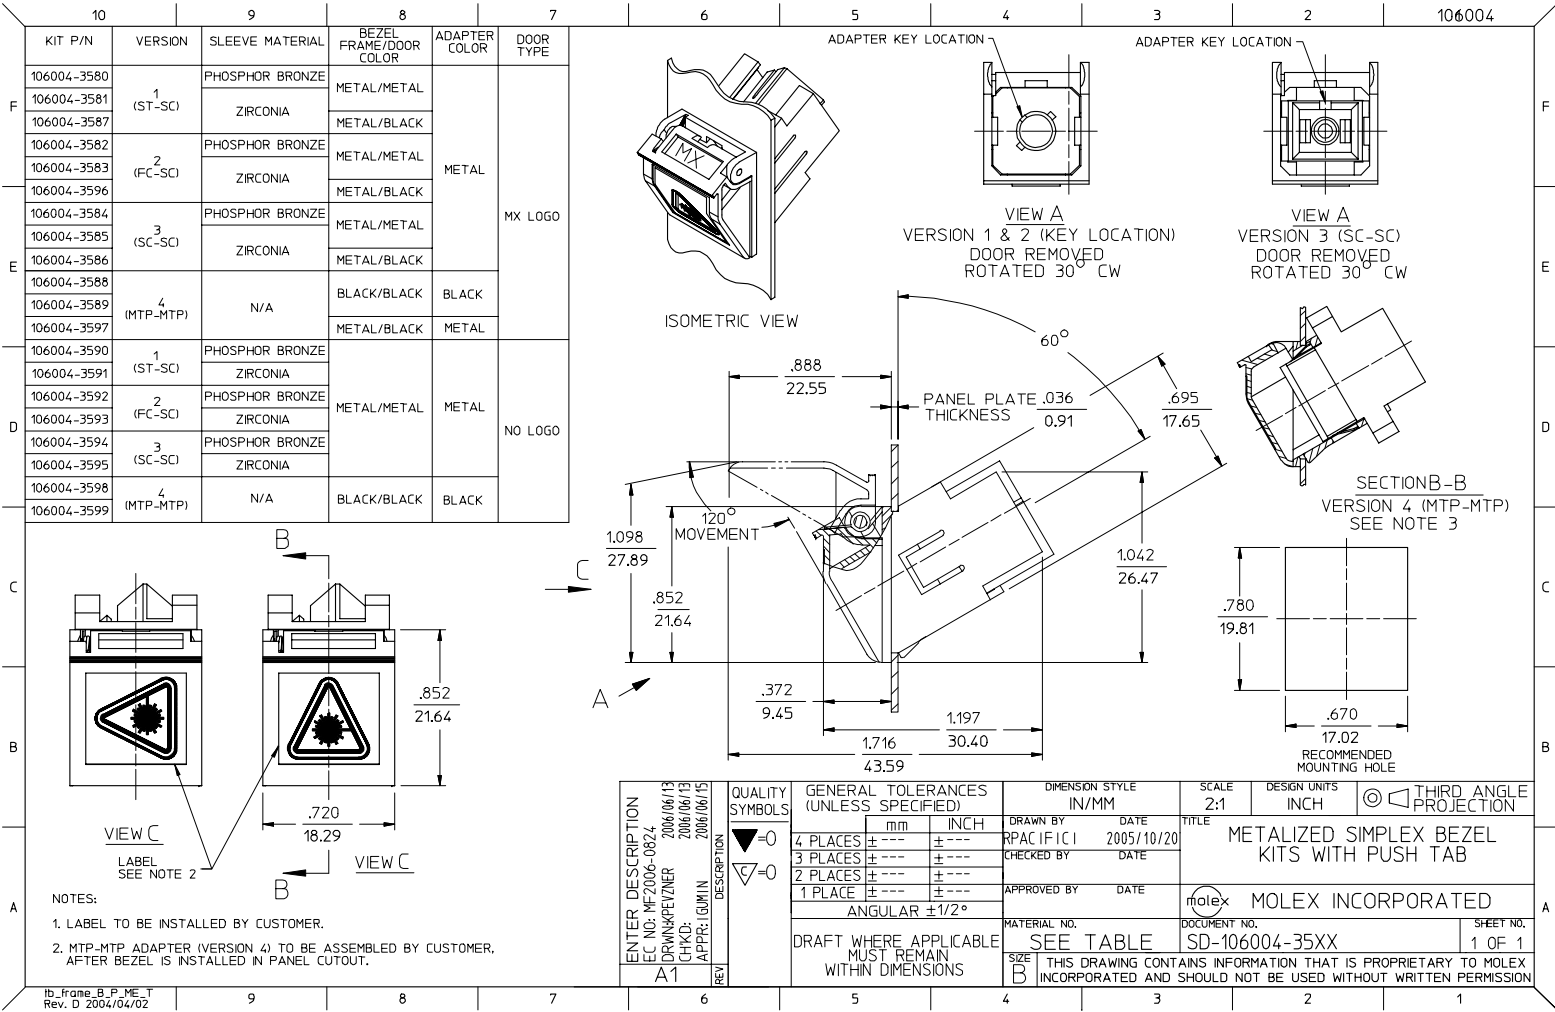

Excellent Integrated System Limited

Stocking Distributor

Click to view price, real time Inventory, Delivery & Lifecycle Information:

[Molex Connector Corporation](#)
[1060043598](#)

For any questions, you can email us directly:

sales@integrated-circuit.com

ENTER DESCRIPTION EC NO: MF2006-0824 DRAWN BY: RPA CHKD: GUMIN APPR: GUMIN DATE: 2006/06/13 DATE: 2006/06/15	QUALITY SYMBOLS ▽=0 ▽=0	GENERAL TOLERANCES (UNLESS SPECIFIED)		DIMENSION STYLE IN/MM	SCALE 2:1	DESIGN UNITS INCH	THIRD ANGLE PROJECTION	
				DRAWN BY: RPA DATE: 2005/10/20	TITLE METALIZED SIMPLEX BEZEL KITS WITH PUSH TAB			
				CHECKED BY: GUMIN DATE: 2006/06/15				
				APPROVED BY: GUMIN DATE: 2006/06/15		MATERIAL NO. SD-106004-35XX DOCUMENT NO. SD-106004-35XX		
DRAFT WHERE APPLICABLE MUST REMAIN WITHIN DIMENSIONS		SEE TABLE		SHEET NO. 1 OF 1				