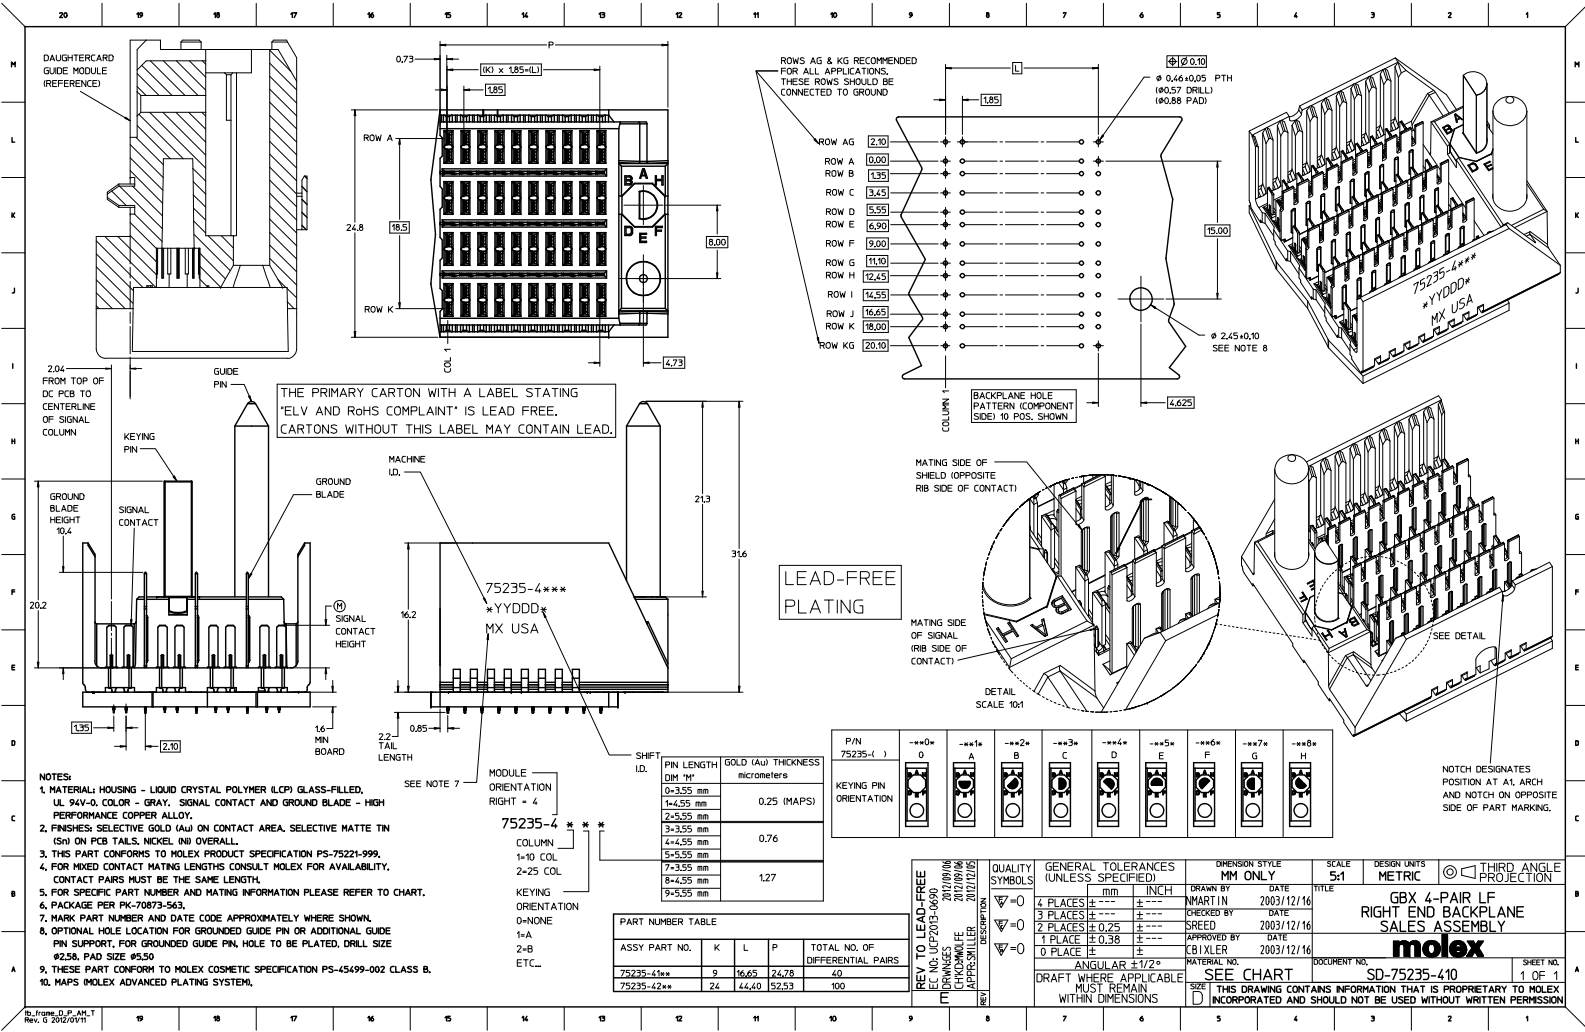

Rev. 0.0, P. 01, 1/11