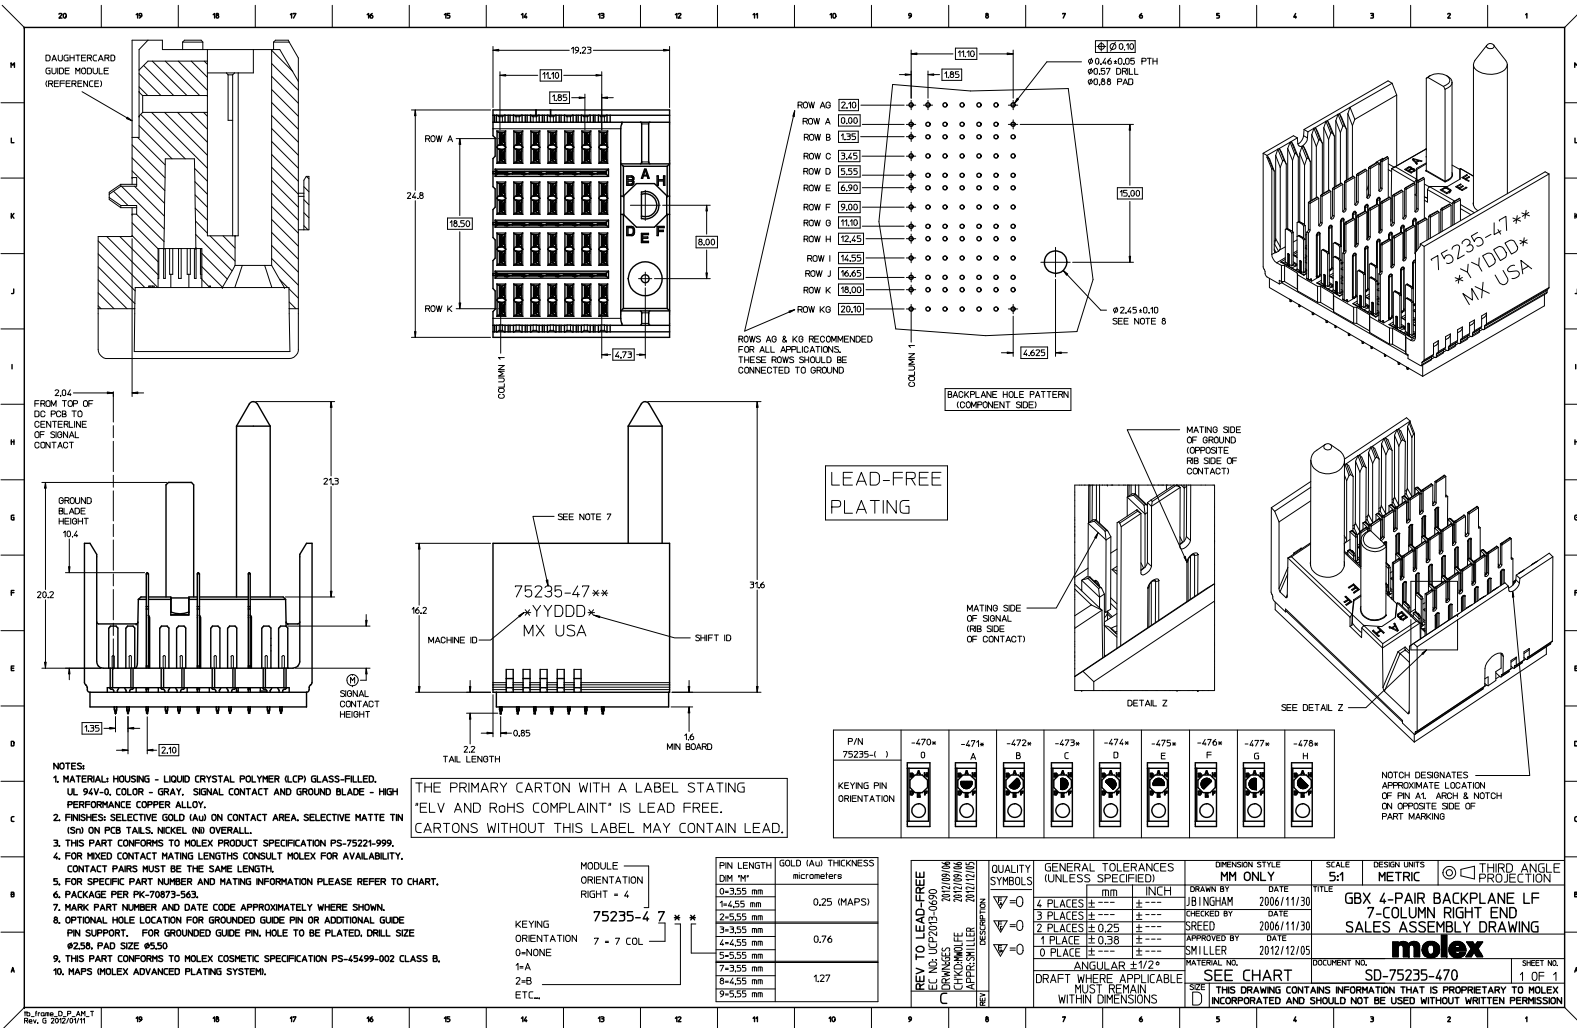

Rev. 1, 2006/01/11