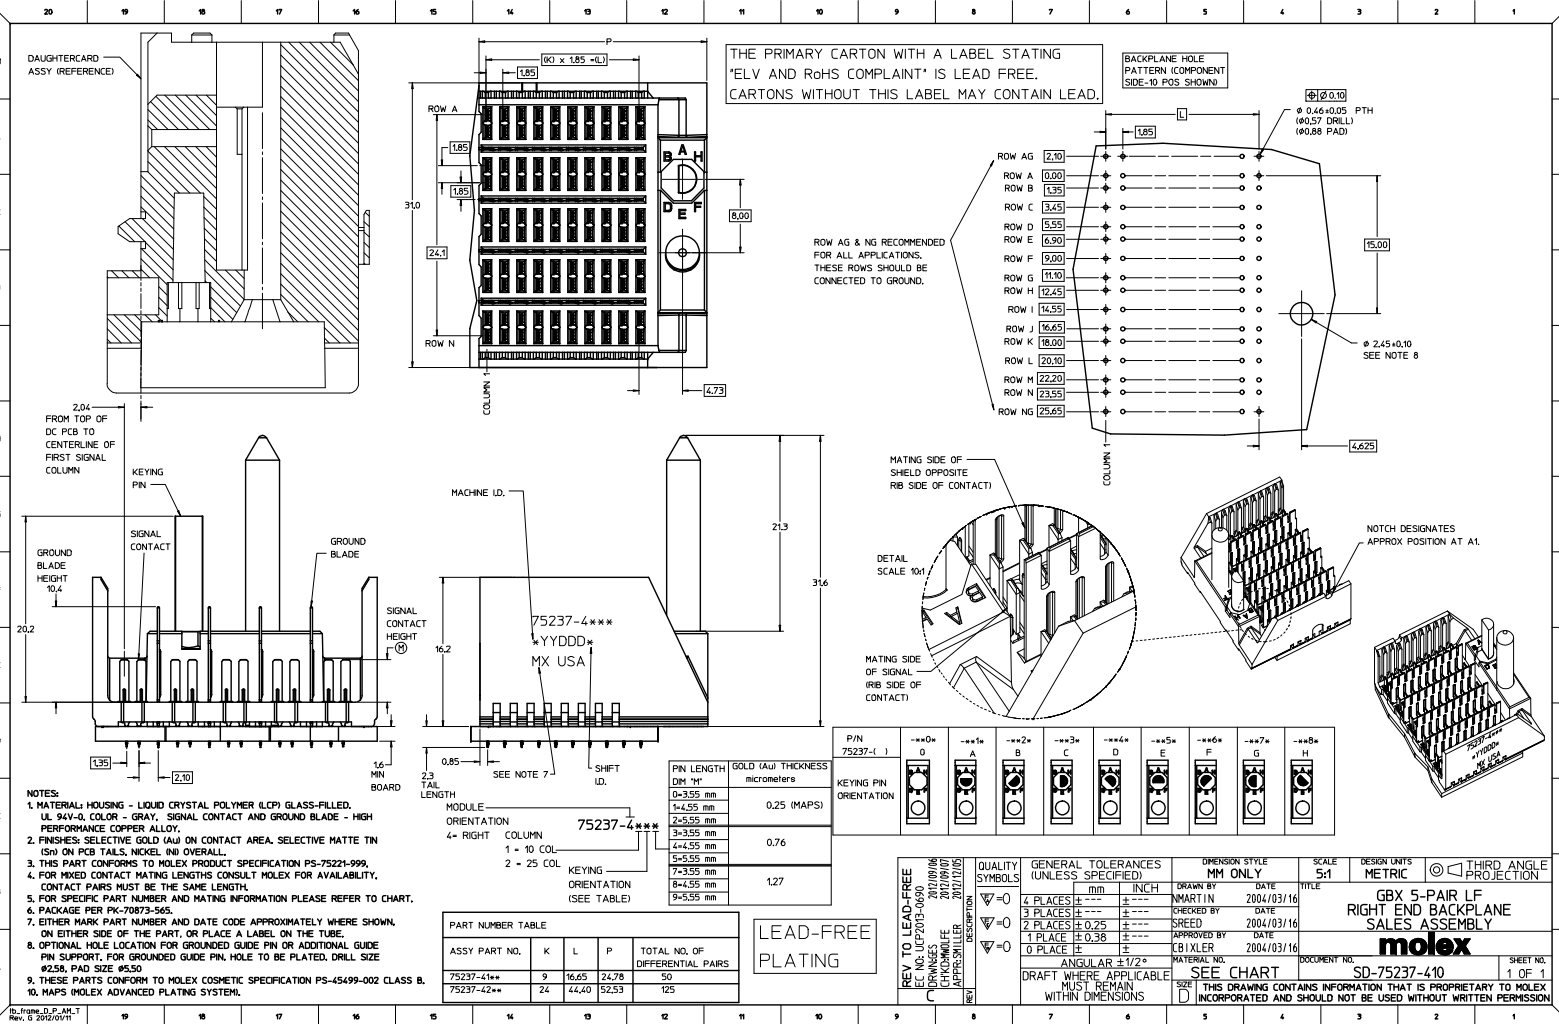

Rev. 5 2002/07/01