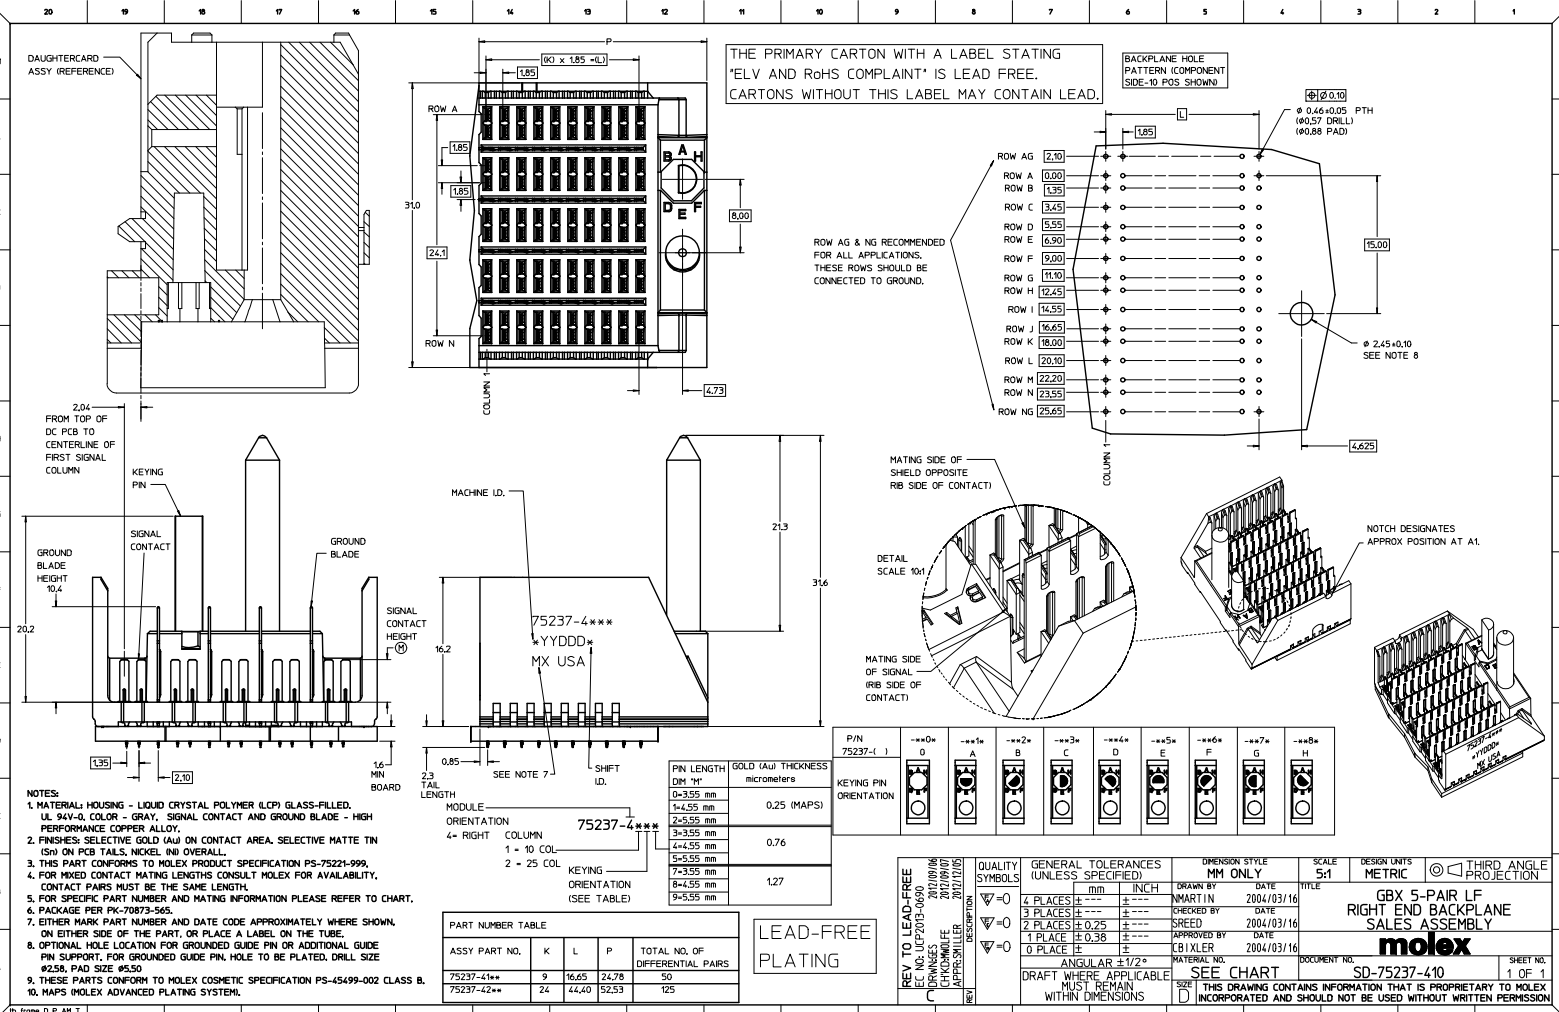

## Excellent Integrated System Limited

Stocking Distributor

Click to view price, real time Inventory, Delivery & Lifecycle Information:

[Molex Connector Corporation](#)  
[0752374205](#)

For any questions, you can email us directly:  
[sales@integrated-circuit.com](mailto:sales@integrated-circuit.com)