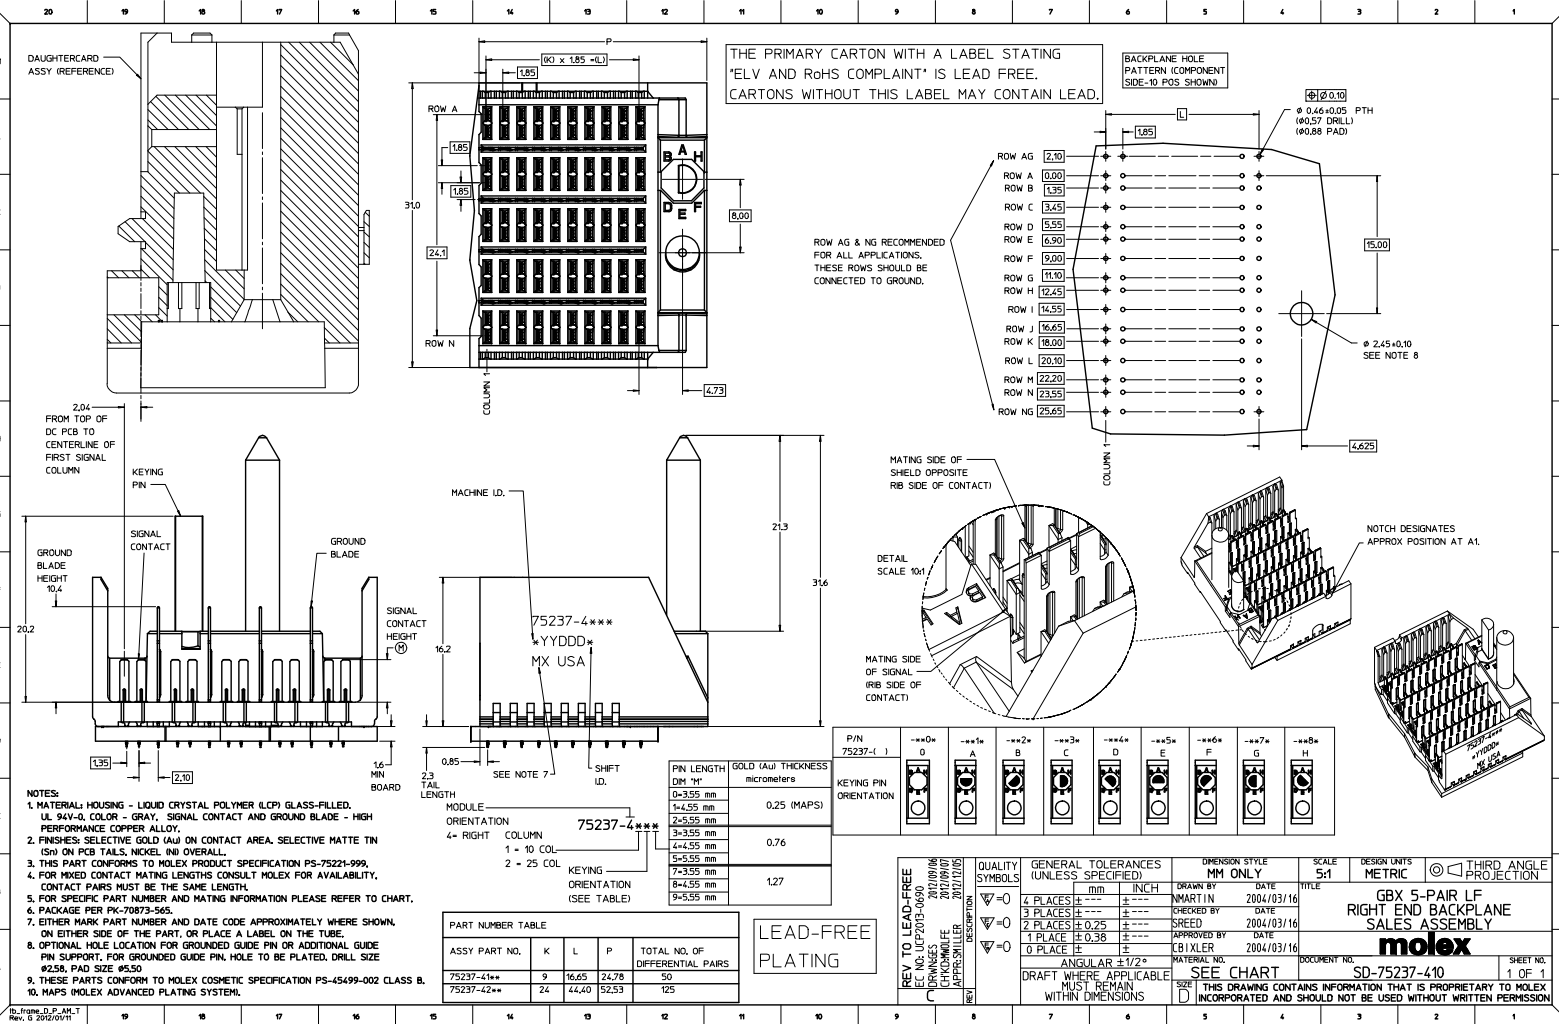

Excellent Integrated System Limited

Stocking Distributor

Click to view price, real time Inventory, Delivery & Lifecycle Information:

[Molex Connector Corporation](#)
[0752374263](#)

For any questions, you can email us directly:
sales@integrated-circuit.com