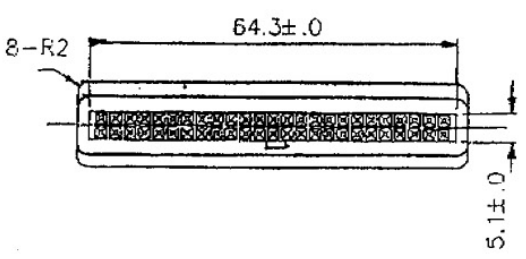

sales@integrated-circuit.com

APPROVED	MICHAEL	ASSMANN ELECTRONICS, INC.
CHECKED	JIMMY	P/N : AB-Y126T
DRAWN	MICKEY	DES. : IDC50M/F ACTIVE