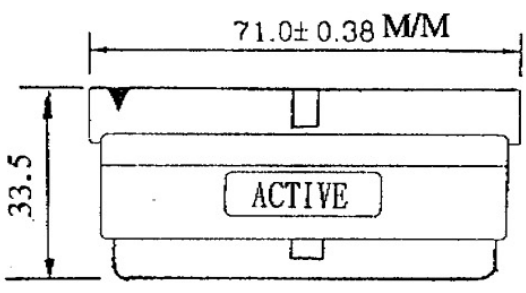

sales@integrated-circuit.com

APPROVED	MICHAEL	ASSMANN ELECTRONICS, INC.
CHECKED	JIMMY	P/N : AB-Y126T
DRAWN	MICKEY	DES. : IDC50M/F ACTIVE