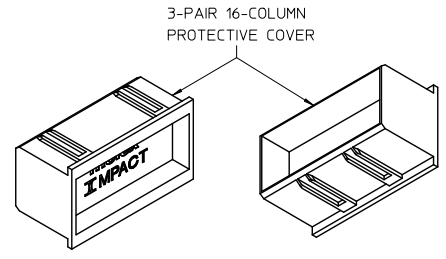

13 12 11 10 9 8 7 6 5 4 3 2 1

PART NUMBER	NUMBER OF PAIRS	NUMBER OF COLUMNS	DIM 'A'	DIM 'B'	TOOLED
76279-0210	2 PAIR	10 COLUMN	13.15	18.82	N/A
76279-0216	2 PAIR	16 COLUMN	13.15	30.22	N/A
76279-0310	3 PAIR	10 COLUMN	17.20	18.82	YES
76279-0316	3 PAIR	16 COLUMN	17.20	30.22	
76279-0408	4 PAIR	8 COLUMN	21.25	15.02	YES
76279-0410	4 PAIR	10 COLUMN	21.25	18.82	
76279-0416	4 PAIR	16 COLUMN	21.25	30.22	
76279-0510	5 PAIR	10 COLUMN	25.30	18.82	
76279-0516	5 PAIR	16 COLUMN	25.30	30.22	
76279-0610	6 PAIR	10 COLUMN	29.35	18.82	
76279-0614	6 PAIR	14 COLUMN	29.35	26.42	N/A
76279-0616	6 PAIR	16 COLUMN	29.35	30.22	YES

- NOTES:
- MATERIAL: HIGH IMPACT POLYSTYRENE
COLOR: NATURAL
 - CONNECTORS WITH HEADER COVERS ARE END TO END STACKABLE.
 - PACKAGE PER: PK-70873-804
 - THIS PART CONFORMS TO MOLEX PRODUCT SPECIFICATION: PS-75710-999
 - THIS PART CONFORMS TO CLASS B REQUIREMENTS OF COSMETIC SPEC PS-45499-002.

ADD 6X14 & 4X8 EC NO: UCP201F-2685 DRAWN: JB INGHAM 2011/03/24 CHECKED: JB INGHAM 2011/05/24 APPR: JB INGHAM 2011/05/25	QUALITY SYMBOLS ▽=0 ▽=0	GENERAL TOLERANCES (UNLESS SPECIFIED)		DIMENSION STYLE IN/MM		SCALE 4:1	DESIGN UNITS INCH	THIRD ANGLE PROJECTION		
		4 PLACES ± --- ± ---	3 PLACES ± --- ± ---	2 PLACES ± 0.13 ± ---	1 PLACE ± 0.25 ± ---	DRAWN BY JMENDOZA	DATE 2008/12/17	TITLE IMPACT BP ASSY PROTECTIVE HEADER COVERS		
		ANGULAR ± 1/2°				CHECKED BY JB INGHAM	DATE 2008/12/17	MOLEX INCORPORATED		
		DRAFT WHERE APPLICABLE MUST REMAIN WITHIN DIMENSIONS				APPROVED BY JB INGHAM	DATE 2009/12/29	MATERIAL NO. SEE CHART	DOCUMENT NO. SD-76279-001	SHEET NO. 1 OF 1