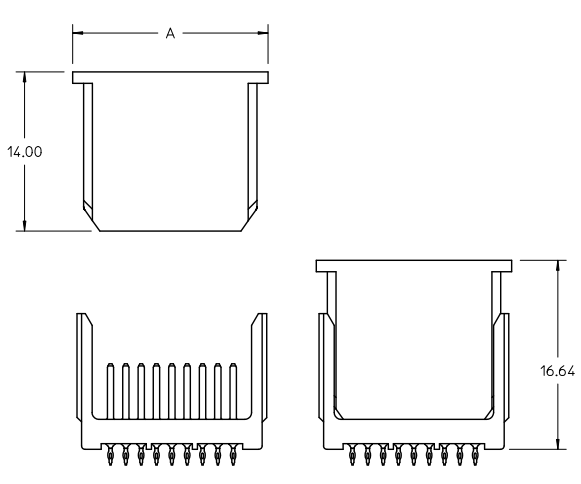

13 12 11 10 9 8 7 6 5 4 3 2 1

PART NUMBER	NUMBER OF PAIRS	NUMBER OF COLUMNS	DIM 'A'	DIM 'B'	TOOLED
76279-0210	2 PAIR	10 COLUMN	13.15	18.82	N/A
76279-0216	2 PAIR	16 COLUMN	13.15	30.22	N/A
76279-0310	3 PAIR	10 COLUMN	17.20	18.82	YES
76279-0316	3 PAIR	16 COLUMN	17.20	30.22	
76279-0408	4 PAIR	8 COLUMN	21.25	15.02	YES
76279-0410	4 PAIR	10 COLUMN	21.25	18.82	
76279-0416	4 PAIR	16 COLUMN	21.25	30.22	
76279-0510	5 PAIR	10 COLUMN	25.30	18.82	
76279-0516	5 PAIR	16 COLUMN	25.30	30.22	
76279-0610	6 PAIR	10 COLUMN	29.35	18.82	
76279-0614	6 PAIR	14 COLUMN	29.35	26.42	N/A
76279-0616	6 PAIR	16 COLUMN	29.35	30.22	YES

- NOTES:
- MATERIAL: HIGH IMPACT POLYSTYRENE
COLOR: NATURAL
 - CONNECTORS WITH HEADER COVERS ARE END TO END STACKABLE.
 - PACKAGE PER: PK-70873-804
 - THIS PART CONFORMS TO MOLEX PRODUCT SPECIFICATION: PS-75710-999
 - THIS PART CONFORMS TO CLASS B REQUIREMENTS OF COSMETIC SPEC PS-45499-002.

ADD 6X14 & 4X8 EC NO: UCP201F-2685 DRAWN: JB INGHAM 2011/03/24 CHECKED: JB INGHAM 2011/05/24 APPR: JB INGHAM 2011/05/25	QUALITY SYMBOLS ▽=0 ▽=0	GENERAL TOLERANCES (UNLESS SPECIFIED)		DIMENSION STYLE IN/MM		SCALE 4:1	DESIGN UNITS INCH	THIRD ANGLE PROJECTION		
		4 PLACES ± --- ± ---	3 PLACES ± --- ± ---	2 PLACES ± 0.13 ± ---	1 PLACE ± 0.25 ± ---	DRAWN BY JMENDOZA	DATE 2008/12/17	TITLE IMPACT BP ASSY PROTECTIVE HEADER COVERS		
		ANGULAR ± 1/2°				CHECKED BY JB INGHAM	DATE 2008/12/17	MOLEX INCORPORATED		
		DRAFT WHERE APPLICABLE MUST REMAIN WITHIN DIMENSIONS				APPROVED BY JB INGHAM	DATE 2009/12/29	MATERIAL NO. SEE CHART	DOCUMENT NO. SD-76279-001	SHEET NO. 1 OF 1