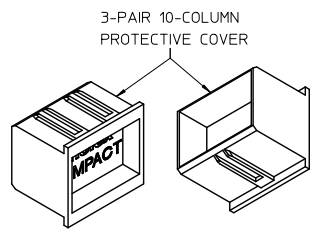

13 12 11 10 9 8 7 6 5 4 3 2 1

PART NUMBER	NUMBER OF PAIRS	NUMBER OF COLUMNS	DIM 'A'	DIM 'B'	TOOLED
76279-0210	2 PAIR	10 COLUMN	13.15	18.82	N/A
76279-0216	2 PAIR	16 COLUMN	13.15	30.22	N/A
76279-0310	3 PAIR	10 COLUMN	17.20	18.82	YES
76279-0316	3 PAIR	16 COLUMN	17.20	30.22	
76279-0408	4 PAIR	8 COLUMN	21.25	15.02	YES
76279-0410	4 PAIR	10 COLUMN	21.25	18.82	
76279-0416	4 PAIR	16 COLUMN	21.25	30.22	
76279-0510	5 PAIR	10 COLUMN	25.30	18.82	
76279-0516	5 PAIR	16 COLUMN	25.30	30.22	
76279-0610	6 PAIR	10 COLUMN	29.35	18.82	
76279-0614	6 PAIR	14 COLUMN	29.35	26.42	N/A
76279-0616	6 PAIR	16 COLUMN	29.35	30.22	YES

- NOTES:
- MATERIAL: HIGH IMPACT POLYSTYRENE
COLOR: NATURAL
 - CONNECTORS WITH HEADER COVERS ARE END TO END STACKABLE.
 - PACKAGE PER: PK-70873-804
 - THIS PART CONFORMS TO MOLEX PRODUCT SPECIFICATION: PS-75710-999
 - THIS PART CONFORMS TO CLASS B REQUIREMENTS OF COSMETIC SPEC PS-45499-002.

ADD 6X14 & 4X8 EC NO: UCP201F-2685 DRAWN: JB INGHAM 2011/03/24 CHECKED: JB INGHAM 2011/05/24 APPR: JB INGHAM 2011/05/25	QUALITY SYMBOLS ▽=0 ▽=0	GENERAL TOLERANCES (UNLESS SPECIFIED)		DIMENSION STYLE IN/MM		SCALE 4:1	DESIGN UNITS INCH	THIRD ANGLE PROJECTION		
		4 PLACES ± --- ± ---	3 PLACES ± --- ± ---	2 PLACES ± 0.13 ± ---	1 PLACE ± 0.25 ± ---	DRAWN BY JMENDOZA	DATE 2008/12/17	TITLE IMPACT BP ASSY PROTECTIVE HEADER COVERS		
		ANGULAR ± 1/2°				CHECKED BY JB INGHAM	DATE 2008/12/17	MOLEX INCORPORATED		
		DRAFT WHERE APPLICABLE MUST REMAIN WITHIN DIMENSIONS				APPROVED BY JB INGHAM	DATE 2009/12/29	MATERIAL NO. SEE CHART	DOCUMENT NO. SD-76279-001	SHEET NO. 1 OF 1