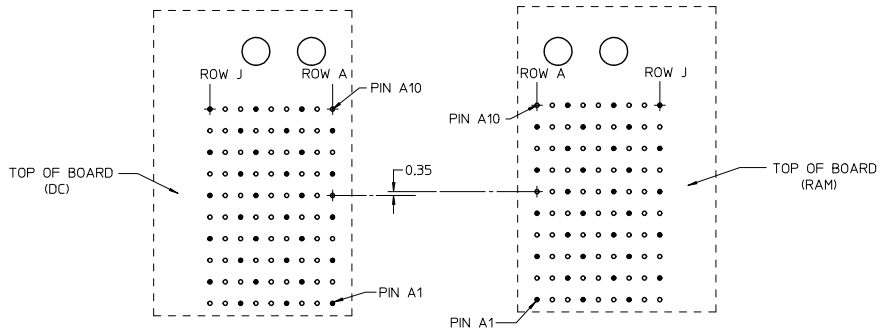

COPLANAR APPLICATION

COPLANAR MATED SIGNAL PATHS

SEE SHEET 1 EC NO: UCP2016-0079 DRAWN BY: MILLER 2015/07/07 CHKD: APPR: TELD 2015/07/07 REV	QUALITY SYMBOLS	GENERAL TOLERANCES (UNLESS SPECIFIED)	DIMENSION STYLE	SCALE	DESIGN UNITS	THIRD ANGLE PROJECTION
	∇=0 ∇=0 ∇=0	mm INCH 4 PLACES ± --- ± --- 3 PLACES ± --- ± --- 2 PLACES ± 0.13 ± --- 1 PLACE ± 0.25 ± --- 0 PLACE ± ±	MM ONLY	4:1	METRIC	DRAWN BY: JLAURX DATE: 2008/10/21 CHECKED BY: JJONIAK DATE: 2008/10/21 APPROVED BY: JLAURX DATE: 2008/10/21
		ANGULAR ±1/2°	SEE TABLE	TITLE		IMPACT 3 PAIR RAM GUIDE LEFT SIGNAL MODULE SALES DRAWING <b>molex</b> DOCUMENT NO. SD-76410-002 SHEET NO. 2 OF 2
		DRAFT WHERE APPLICABLE MUST REMAIN WITHIN DIMENSIONS	SIZE C	THIS DRAWING CONTAINS INFORMATION THAT IS PROPRIETARY TO MOLEX INCORPORATED AND SHOULD NOT BE USED WITHOUT WRITTEN PERMISSION		