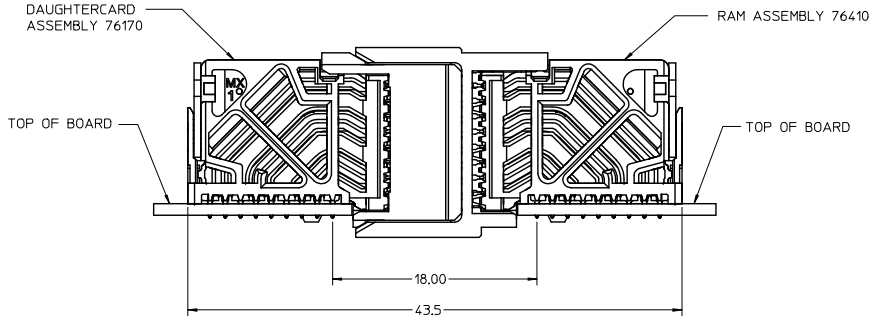

## **Excellent Integrated System Limited**

Stocking Distributor

Click to view price, real time Inventory, Delivery & Lifecycle Information:

[Molex Connector Corporation](#)  
[0764103107](#)

For any questions, you can email us directly:  
[sales@integrated-circuit.com](mailto:sales@integrated-circuit.com)

COPLANAR APPLICATION

COPLANAR MATED SIGNAL PATHS

SEE SHEET 1 EC NO: UCP2016-0079 DRAWN BY: MILLER 2015/07/07 CHKD: APPR: TELD 2015/07/07 REV	QUALITY SYMBOLS	GENERAL TOLERANCES (UNLESS SPECIFIED)	DIMENSION STYLE	SCALE	DESIGN UNITS	THIRD ANGLE PROJECTION
	∇=0 ∇=0 ∇=0	mm INCH 4 PLACES ± --- ± --- 3 PLACES ± --- ± --- 2 PLACES ± 0.13 ± --- 1 PLACE ± 0.25 ± --- 0 PLACE ± ±	MM ONLY	4:1	METRIC	DRAWN BY: JLAURX DATE: 2008/10/21 CHECKED BY: JJONIAK DATE: 2008/10/21 APPROVED BY: JLAURX DATE: 2008/10/21
		ANGULAR ±1/2°	SEE TABLE	TITLE		IMPACT 3 PAIR RAM GUIDE LEFT SIGNAL MODULE SALES DRAWING <b>molex</b> DOCUMENT NO. SD-76410-002 SHEET NO. 2 OF 2
		DRAFT WHERE APPLICABLE MUST REMAIN WITHIN DIMENSIONS	SIZE C	THIS DRAWING CONTAINS INFORMATION THAT IS PROPRIETARY TO MOLEX INCORPORATED AND SHOULD NOT BE USED WITHOUT WRITTEN PERMISSION		