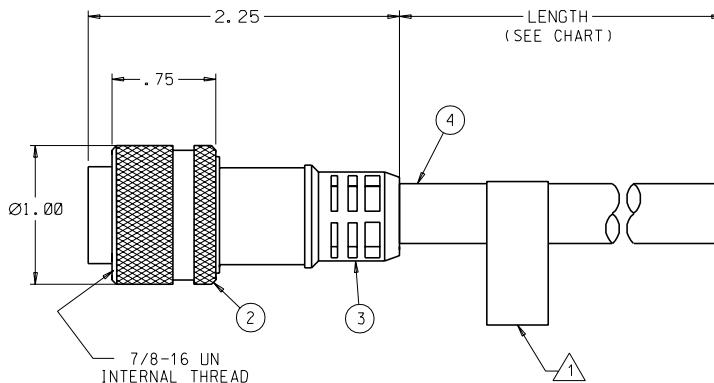

[sales@integrated-circuit.com](mailto:sales@integrated-circuit.com)

MOLEX PART NO.	HOLJERON PART NO.	LENGTH (METERS)
849140242	CBL-PBT440-020	2
849140243	CBL-PBT440-040	4
849140244	CBL-PBT440-100	10
849140318	CBL-PBT440-120	12
849140299	CBL-PBT440-030	3
849140298	CBL-PBT440-010	1

REV	DATE	ECN NO.	APPVD BY	REL BY
D	6-26-00	UM2000-0601		

P1

1	BLK
2	WHT
3	RED
4	GRN

WIRING DIAGRAM

1 LABEL MARKED WITH HOLJERON PART NO. AND DATE CODE PER QOP-036.

NOTES: UNLESS OTHERWISE SPECIFIED

ITEM	QTY	DESCRIPTION	MATERIAL/FINISH
4	SEE CHART	CABLE, 18 AWG	PUR JACKET/COLOR:GRAY
3	1	MOLDED BODY	PVC/COLOR:GRAY
2	1	CPLG. RING, INT. THD.	STAINLESS STEEL
1	4	CONTACT, PIN	COPPER ALLOY/TIN PLATED

QUALITY SYMBOLS	UNLESS SPECIFIED:	SCALE	DWG SIZE	THIRD ANGLE PROJECTION	REVISE ON CAD ONLY
MAJOR	ALL DIMENSIONS IN INCHES	---	B		
CRITICAL	GENERAL TOLERANCES:	DRAWN BY & DATE			
C/	3 PLACE ±.005	CF 4-14-99			
	2 PLACE ±.01	CHECKED BY & DATE			
	ANGULAR ±2°	DW 4-16-99			
SPC		APPROVED BY & DATE			
S/		DW 4-16-99			
	Ulti-Mate CAGE CODE				
	58967				
		TITLE:		MINI-C, PLUG, MALE, 4/C, 18 AWG, PUR, NEC	
		PART NO.		DRAWING NO.	
		SEE CHART		SD-84914-0242	
		MATERIAL/FINISH		SHEET NO.	
		THIS DRAWING CONTAINS INFORMATION THAT IS PROPRIETARY TO MOLEX INCORPORATED AND SHOULD NOT BE USED WITHOUT WRITTEN PERMISSION.		1 OF 1	
				REV D	