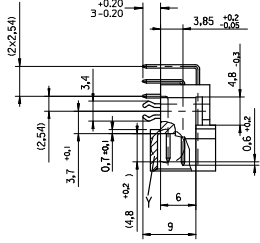

[sales@integrated-circuit.com](mailto:sales@integrated-circuit.com)

ENTER DESCRIPTION EC NO: I2009-0039 DRAWN BY CHKD:KPRASAD APPR:KPRASAD 2008/07/28 2008/07/31 2008/08/11	QUALITY SYMBOLS ▽=0 ▽=0	GENERAL TOLERANCES (UNLESS SPECIFIED)		DIMENSION STYLE MM ONLY		SCALE 2:1	DESIGN UNITS METRIC	THIRD ANGLE PROJECTION		
		4 PLACES ± --- ± ---	mm INCH	DRAWN BY CA	DATE 1995/06/13	TITLE 60POS. MALE DIN CONNECTOR DIN 41612 STYLE M				
		3 PLACES ± --- ± ---	mm INCH	CHECKED BY KN	DATE 1995/06/13	MOLEX INCORPORATED				
		2 PLACES ± --- ± ---	mm INCH	APPROVED BY KN	DATE 1995/06/13	MATERIAL NO.	DOCUMENT NO. SDA-85009-0003	SHEET NO. 1 OF 2		
DRAFT WHERE APPLICABLE MUST REMAIN WITHIN DIMENSIONS		1 PLACE ± --- ± ---	mm INCH	THIS DRAWING CONTAINS INFORMATION THAT IS PROPRIETARY TO MOLEX INCORPORATED AND SHOULD NOT BE USED WITHOUT WRITTEN PERMISSION						