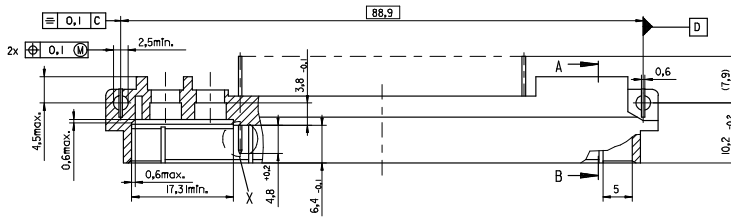

[sales@integrated-circuit.com](mailto:sales@integrated-circuit.com)

ENTER DESCRIPTION EC NO: I2009-0039 DRAWN BY CHKD:KPRASAD APPR:KPRASAD 2008/07/28 2008/07/31 2008/08/11	QUALITY SYMBOLS ▽=0 ▽=0	GENERAL TOLERANCES (UNLESS SPECIFIED)		DIMENSION STYLE MM ONLY		SCALE 2:1	DESIGN UNITS METRIC	THIRD ANGLE PROJECTION		
		4 PLACES ± --- ± ---	mm INCH	DRAWN BY CA	DATE 1995/06/13	TITLE 60POS. MALE DIN CONNECTOR DIN 41612 STYLE M				
		3 PLACES ± --- ± ---	mm INCH	CHECKED BY KN	DATE 1995/06/13	MOLEX INCORPORATED				
		2 PLACES ± --- ± ---	mm INCH	APPROVED BY KN	DATE 1995/06/13	MATERIAL NO.	DOCUMENT NO. SDA-85009-0003	SHEET NO. 1 OF 2		
DRAFT WHERE APPLICABLE MUST REMAIN WITHIN DIMENSIONS		1 PLACE ± --- ± ---	mm INCH	THIS DRAWING CONTAINS INFORMATION THAT IS PROPRIETARY TO MOLEX INCORPORATED AND SHOULD NOT BE USED WITHOUT WRITTEN PERMISSION						