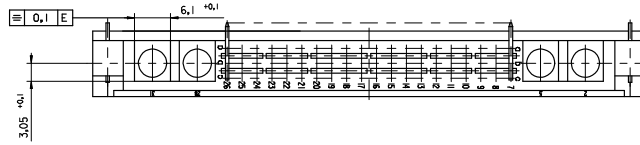

[sales@integrated-circuit.com](mailto:sales@integrated-circuit.com)

ENTER DESCRIPTION EC NO: I2009-0039 DRAWN BY CHKD:KPRASAD APPR:KPRASAD 2008/07/28 2008/07/31 2008/08/11	QUALITY SYMBOLS ▽=0 ▽=0	GENERAL TOLERANCES (UNLESS SPECIFIED)		DIMENSION STYLE MM ONLY		SCALE 2:1	DESIGN UNITS METRIC	THIRD ANGLE PROJECTION		
		4 PLACES ± --- ± ---	mm INCH	DRAWN BY CA	DATE 1995/06/13	TITLE 60POS. MALE DIN CONNECTOR DIN 41612 STYLE M				
		3 PLACES ± --- ± ---	mm INCH	CHECKED BY KN	DATE 1995/06/13	MOLEX INCORPORATED				
		2 PLACES ± --- ± ---	mm INCH	APPROVED BY KN	DATE 1995/06/13	MATERIAL NO.	DOCUMENT NO. SDA-85009-0003	SHEET NO. 1 OF 2		
DRAFT WHERE APPLICABLE MUST REMAIN WITHIN DIMENSIONS		1 PLACE ± --- ± ---	mm INCH	THIS DRAWING CONTAINS INFORMATION THAT IS PROPRIETARY TO MOLEX INCORPORATED AND SHOULD NOT BE USED WITHOUT WRITTEN PERMISSION						