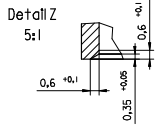

[sales@integrated-circuit.com](mailto:sales@integrated-circuit.com)

ENTER DESCRIPTION EC NO: I2009-0039 DRAWN BY CHKD:KPRASAD APPR:KPRASAD 2008/07/28 2008/07/31 2008/08/11	QUALITY SYMBOLS ▽=0 ▽=0	GENERAL TOLERANCES (UNLESS SPECIFIED)		DIMENSION STYLE MM ONLY		SCALE 2:1	DESIGN UNITS METRIC	THIRD ANGLE PROJECTION		
		4 PLACES ± --- ± ---	mm INCH	DRAWN BY CA	DATE 1995/06/13	TITLE 60POS. MALE DIN CONNECTOR DIN 41612 STYLE M				
		3 PLACES ± --- ± ---	mm INCH	CHECKED BY KN	DATE 1995/06/13	MOLEX INCORPORATED				
		2 PLACES ± --- ± ---	mm INCH	APPROVED BY KN	DATE 1995/06/13	MATERIAL NO.	DOCUMENT NO. SDA-85009-0003	SHEET NO. 1 OF 2		
DRAFT WHERE APPLICABLE MUST REMAIN WITHIN DIMENSIONS		1 PLACE ± --- ± ---	mm INCH	THIS DRAWING CONTAINS INFORMATION THAT IS PROPRIETARY TO MOLEX INCORPORATED AND SHOULD NOT BE USED WITHOUT WRITTEN PERMISSION						