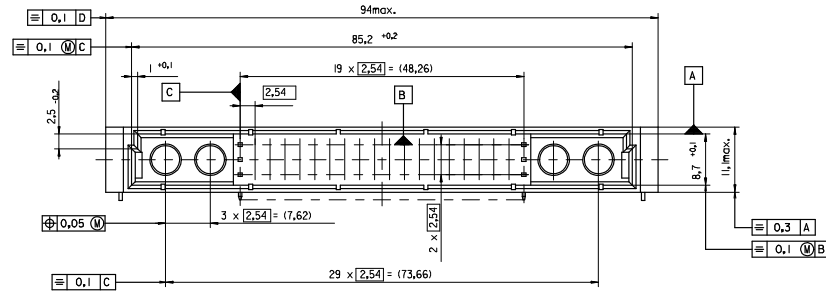

[sales@integrated-circuit.com](mailto:sales@integrated-circuit.com)

ENTER DESCRIPTION EC NO: I2009-0039 DRAWN BY CHKD:KPRASAD APPR:KPRASAD 2008/07/28 2008/07/31 2008/08/11	QUALITY SYMBOLS ▽=0 ▽=0	GENERAL TOLERANCES (UNLESS SPECIFIED)		DIMENSION STYLE MM ONLY		SCALE 2:1	DESIGN UNITS METRIC	THIRD ANGLE PROJECTION		
		4 PLACES ± --- ± ---	mm INCH	DRAWN BY CA	DATE 1995/06/13	TITLE 60POS. MALE DIN CONNECTOR DIN 41612 STYLE M				
		3 PLACES ± --- ± ---	mm INCH	CHECKED BY KN	DATE 1995/06/13	MOLEX INCORPORATED				
		2 PLACES ± --- ± ---	mm INCH	APPROVED BY KN	DATE 1995/06/13	MATERIAL NO.	DOCUMENT NO. SDA-85009-0003	SHEET NO. 1 OF 2		
DRAFT WHERE APPLICABLE MUST REMAIN WITHIN DIMENSIONS		1 PLACE ± --- ± ---	mm INCH	THIS DRAWING CONTAINS INFORMATION THAT IS PROPRIETARY TO MOLEX INCORPORATED AND SHOULD NOT BE USED WITHOUT WRITTEN PERMISSION						