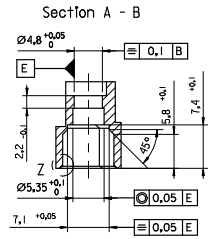

[sales@integrated-circuit.com](mailto:sales@integrated-circuit.com)

ENTER DESCRIPTION EC NO: I2009-0039 DRAWN BY CHKD:KPRASAD APPR:KPRASAD 2008/07/28 2008/07/31 2008/08/11	QUALITY SYMBOLS ▽=0 ▽=0	GENERAL TOLERANCES (UNLESS SPECIFIED)		DIMENSION STYLE MM ONLY		SCALE 2:1	DESIGN UNITS METRIC	THIRD ANGLE PROJECTION		
		4 PLACES ± --- ± ---	mm INCH	DRAWN BY CA	DATE 1995/06/13	TITLE 60POS. MALE DIN CONNECTOR DIN 41612 STYLE M				
		3 PLACES ± --- ± ---	mm INCH	CHECKED BY KN	DATE 1995/06/13	MOLEX INCORPORATED				
		2 PLACES ± --- ± ---	mm INCH	APPROVED BY KN	DATE 1995/06/13	MATERIAL NO.	DOCUMENT NO. SDA-85009-0003	SHEET NO. 1 OF 2		
DRAFT WHERE APPLICABLE MUST REMAIN WITHIN DIMENSIONS		1 PLACE ± --- ± ---	mm INCH	THIS DRAWING CONTAINS INFORMATION THAT IS PROPRIETARY TO MOLEX INCORPORATED AND SHOULD NOT BE USED WITHOUT WRITTEN PERMISSION						