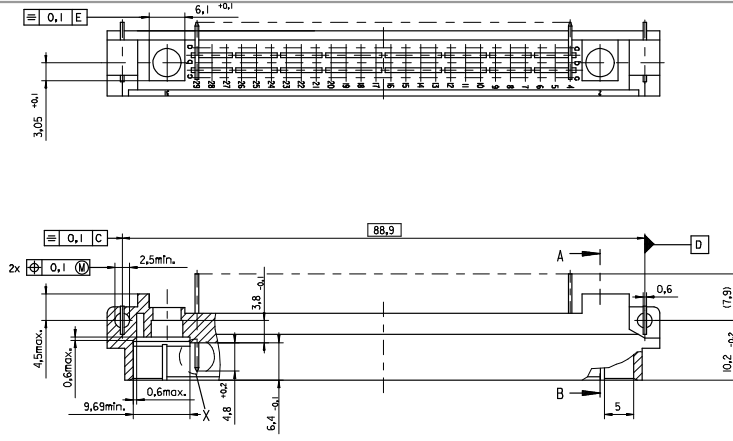

sales@integrated-circuit.com

ENTER DESCRIPTION 2008/07/28 EC NO: I2009-0039 DRWNSJ CHKD:KPRASAD 2008/07/31 APPR:KPRASAD 2008/08/11	QUALITY SYMBOLS ▽=0 ▽=0	GENERAL TOLERANCES (UNLESS SPECIFIED)		DIMENSION STYLE MM ONLY		SCALE 2:1	DESIGN UNITS METRIC	THIRD ANGLE PROJECTION	
		4 PLACES ± --- ± --- 3 PLACES ± --- ± --- 2 PLACES ± --- ± --- 1 PLACE ± --- ± ---	mm INCH	DRAWN BY CA	DATE 1995/06/13	TITLE 78POS. MALE DIN CONNECTOR DIN 41612 STYLE M			
		DRAFT WHERE APPLICABLE MUST REMAIN WITHIN DIMENSIONS		APPROVED BY KN	DATE 1995/06/13	MOLEX INCORPORATED			
				MATERIAL NO. -----	DOCUMENT NO. SDA-85009-0004	SHEET NO. 1 OF 2			