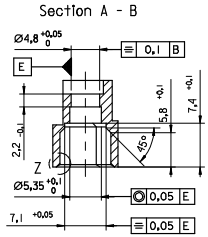

sales@integrated-circuit.com

ENTER DESCRIPTION 2008/07/28 EC NO: I2009-0039 DRWNSJ CHKD:KPRASAD 2008/07/31 APPR:KPRASAD 2008/08/11	QUALITY SYMBOLS ▽=0 ▽=0	GENERAL TOLERANCES (UNLESS SPECIFIED)		DIMENSION STYLE MM ONLY		SCALE 2:1	DESIGN UNITS METRIC	THIRD ANGLE PROJECTION	
		4 PLACES ± --- ± --- 3 PLACES ± --- ± --- 2 PLACES ± --- ± --- 1 PLACE ± --- ± ---	mm INCH	DRAWN BY CA	DATE 1995/06/13	TITLE 78POS. MALE DIN CONNECTOR DIN 41612 STYLE M			
		DRAFT WHERE APPLICABLE MUST REMAIN WITHIN DIMENSIONS		APPROVED BY KN	DATE 1995/06/13	MOLEX INCORPORATED			
				MATERIAL NO. -----	DOCUMENT NO. SDA-85009-0004	SHEET NO. 1 OF 2			