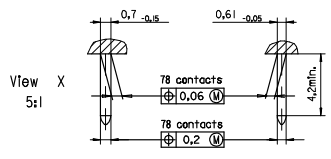

sales@integrated-circuit.com

ENTER DESCRIPTION 2008/07/28 EC NO: I2009-0039 DRWNSJ CHKD:KPRASAD 2008/07/31 APPR:KPRASAD 2008/08/11	QUALITY SYMBOLS ▽=0 ▽=0	GENERAL TOLERANCES (UNLESS SPECIFIED)		DIMENSION STYLE MM ONLY		SCALE 2:1	DESIGN UNITS METRIC	THIRD ANGLE PROJECTION	
		4 PLACES ± --- ± --- 3 PLACES ± --- ± --- 2 PLACES ± --- ± --- 1 PLACE ± --- ± ---	mm INCH	DRAWN BY CA	DATE 1995/06/13	TITLE 78POS. MALE DIN CONNECTOR DIN 41612 STYLE M			
		DRAFT WHERE APPLICABLE MUST REMAIN WITHIN DIMENSIONS		APPROVED BY KN	DATE 1995/06/13	MOLEX INCORPORATED			
				MATERIAL NO. -----	DOCUMENT NO. SDA-85009-0004	SHEET NO. 1 OF 2			