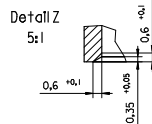

sales@integrated-circuit.com

ENTER DESCRIPTION 2008/07/28 EC NO: I2009-0039 DRWNSJ CHKD:KPRASAD 2008/07/31 APPR:KPRASAD 2008/08/11	QUALITY SYMBOLS ▽=0 ▽=0	GENERAL TOLERANCES (UNLESS SPECIFIED)		DIMENSION STYLE MM ONLY		SCALE 2:1	DESIGN UNITS METRIC	THIRD ANGLE PROJECTION	
		4 PLACES ± --- ± --- 3 PLACES ± --- ± --- 2 PLACES ± --- ± --- 1 PLACE ± --- ± ---	mm INCH	DRAWN BY CA	DATE 1995/06/13	TITLE 78POS. MALE DIN CONNECTOR DIN 41612 STYLE M			
		DRAFT WHERE APPLICABLE MUST REMAIN WITHIN DIMENSIONS		APPROVED BY KN	DATE 1995/06/13	MOLEX INCORPORATED			
				MATERIAL NO. -----	DOCUMENT NO. SDA-85009-0004	SHEET NO. 1 OF 2			