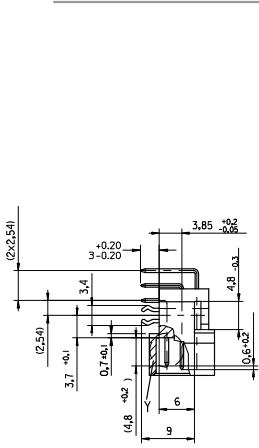

sales@integrated-circuit.com

ENTER DESCRIPTION 2008/07/28 EC NO: I2009-0039 DRWNSJ CHKD:KPRASAD 2008/07/31 APPR:KPRASAD 2008/08/11	QUALITY SYMBOLS ▽=0 ▽=0	GENERAL TOLERANCES (UNLESS SPECIFIED)		DIMENSION STYLE MM ONLY		SCALE 2:1	DESIGN UNITS METRIC	THIRD ANGLE PROJECTION	
		4 PLACES ± --- ± --- 3 PLACES ± --- ± --- 2 PLACES ± --- ± --- 1 PLACE ± --- ± ---	mm INCH	DRAWN BY CA	DATE 1995/06/13	TITLE 78POS. MALE DIN CONNECTOR DIN 41612 STYLE M			
		DRAFT WHERE APPLICABLE MUST REMAIN WITHIN DIMENSIONS		APPROVED BY KN	DATE 1995/06/13	MOLEX INCORPORATED			
				MATERIAL NO. -----	DOCUMENT NO. SDA-85009-0004	SHEET NO. 1 OF 2			