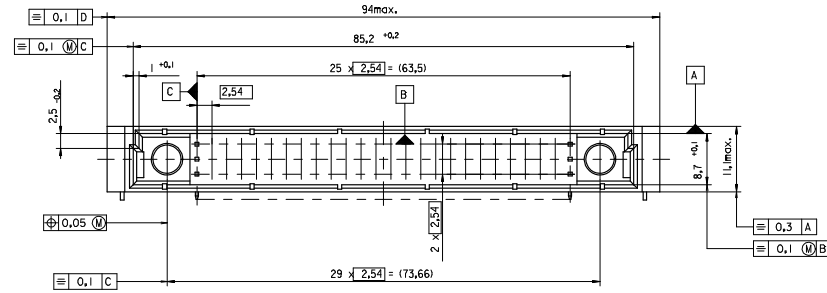

sales@integrated-circuit.com

ENTER DESCRIPTION 2008/07/28 EC NO: I2009-0039 DRWNSJ CHKD:KPRASAD 2008/07/31 APPR:KPRASAD 2008/08/11	QUALITY SYMBOLS ▽=0 ▽=0	GENERAL TOLERANCES (UNLESS SPECIFIED)		DIMENSION STYLE MM ONLY		SCALE 2:1	DESIGN UNITS METRIC	THIRD ANGLE PROJECTION	
		4 PLACES ± --- ± --- 3 PLACES ± --- ± --- 2 PLACES ± --- ± --- 1 PLACE ± --- ± ---	mm INCH	DRAWN BY CA	DATE 1995/06/13	TITLE 78POS. MALE DIN CONNECTOR DIN 41612 STYLE M			
		DRAFT WHERE APPLICABLE MUST REMAIN WITHIN DIMENSIONS		APPROVED BY KN	DATE 1995/06/13	MOLEX INCORPORATED			
				MATERIAL NO. -----	DOCUMENT NO. SDA-85009-0004	SHEET NO. 1 OF 2			