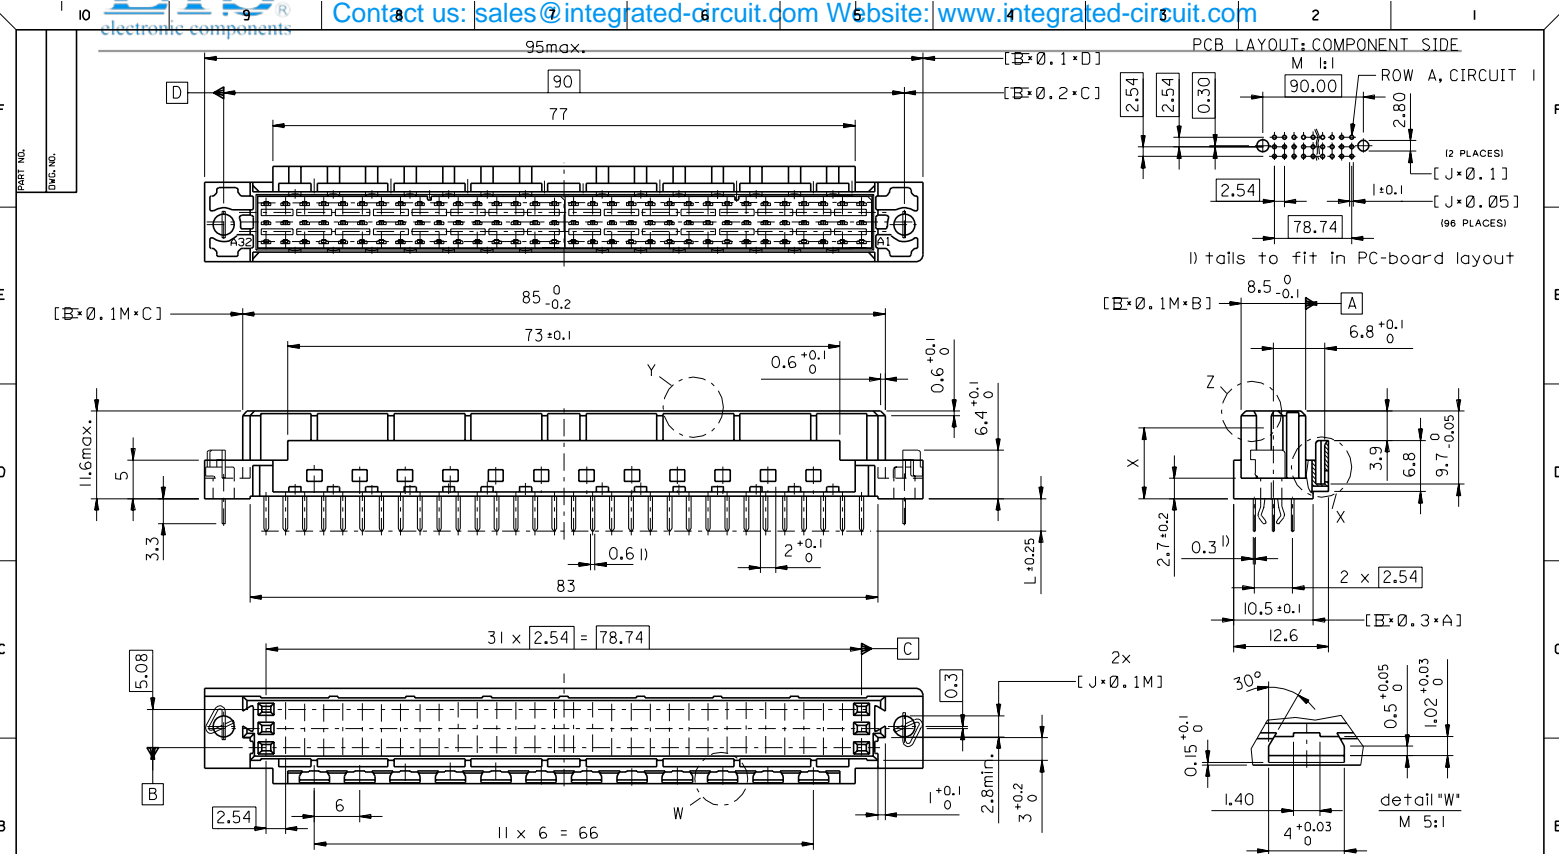

## Excellent Integrated System Limited

Stocking Distributor

Click to view price, real time Inventory, Delivery & Lifecycle Information:

[Molex Connector Corporation](#)

[0850420189](#)

For any questions, you can email us directly:

[sales@integrated-circuit.com](mailto:sales@integrated-circuit.com)

ECN: MG9998-2583 Schröder, Loebbig 9T-09-17 KN		<b>FIRST ANGLE PROJECTION</b> UNLESS OTHERWISE SPECIFIED TOLERANCES: ANGULAR ±2° INCH METRIC 3 PLACE ± 2 PLACE ± 1 PLACE ± DRAFT WHERE APPLICABLE MUST REMAIN WITHIN DIMENSIONS DESIGN DIMENSION <input type="checkbox"/> MM <input type="checkbox"/> INL EQUIVALENT DIMENSION <input type="checkbox"/> MM <input type="checkbox"/> INL IF TWO DIMENSIONS ARE SHOWN, THE UPPER IS THE DESIGN DIMENSION, LOWER IS SECONDARY		<b>REVISE ONLY ON CAD SYSTEM</b> CAD/CAM PROJECT NAME: 85042000 s12 THIS DRAWING CONTAINS INFORMATION THAT IS PROPRIETARY TO MOLEX INC. & SHOULD NOT BE USED WITHOUT WRITTEN PERMISSION TITLE: 96 pos. female connector DIN 4162 style C, + clip with coding, dimensions SHEET NO. / DATE: 2 OF 2 / 96/04/30 PART NO.: SDA-85042-0001 DWG. NO.: SIZE: B	
detail "X" M 5:1 90° twisted detail "Z" M 5:1 detail "Y" M 5:1		DRWG BY: KN CHK'D BY: Ca APP'D BY: JB SCALE: 2:1		MOLEX EUROPE	