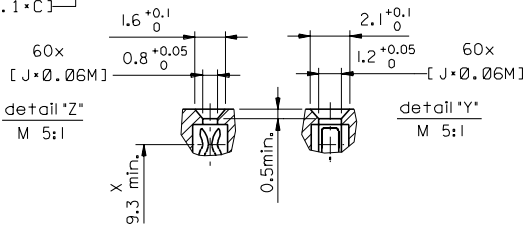

ECN 2478	first release
A	LTR