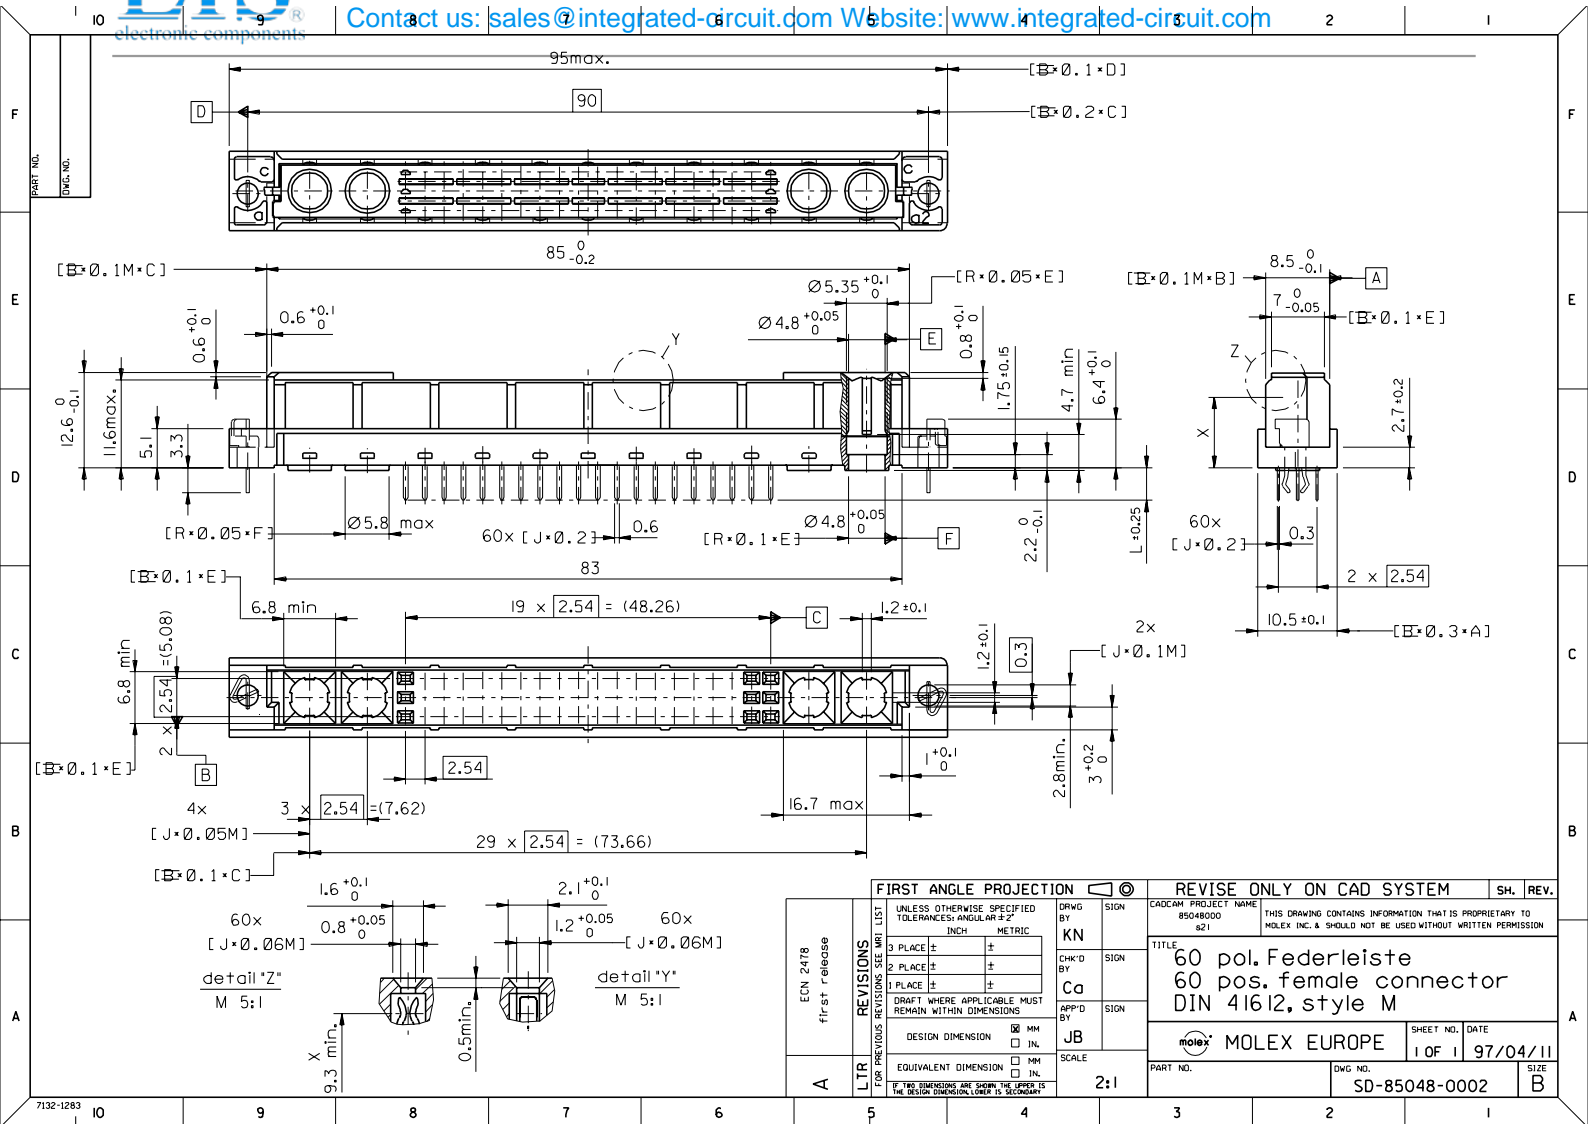

ECN 2478	first release
A	LTR