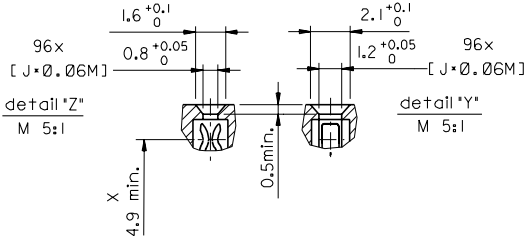

sales@integrated-circuit.com

ECN	WG998-2586	
hob	dot/err/L/0.4-0.2	
97-05-15	KN	
REVISIONS		
FOR PREVIOUS	SEE WFL LIST	
3	PLACE ±	±
2	PLACE ±	±
1	PLACE ±	±
DRAFT WHERE APPLICABLE MUST REMAIN WITHIN DIMENSIONS		
DESIGN DIMENSION	<input checked="" type="checkbox"/> MM	
	<input type="checkbox"/> INL	
EQUIVALENT DIMENSION	<input type="checkbox"/> MM	
	<input type="checkbox"/> INL	
IF TWO DIMENSIONS ARE GIVEN, THE UPPER IS THE DESIGN DIMENSION, LOWER IS SECONDARY		

FIRST ANGLE PROJECTION		REVISE ONLY ON CAD SYSTEM	
DRWG BY	KN	CAD/CAM PROJECT NAME	85052000
CHK'D BY	Ca	THIS DRAWING CONTAINS INFORMATION THAT IS PROPRIETARY TO MOLEX INC. & SHOULD NOT BE USED WITHOUT WRITTEN PERMISSION	
APP'D BY	JB	TITLE	96 pos. female connector DIN 41612 style R + clip Dimensions
SCALE	2:1	SHEET NO.	1 OF 2
		DATE	96/04/25
PART NO.	SDA-85052-0001	DWG NO.	
SIZE	B		