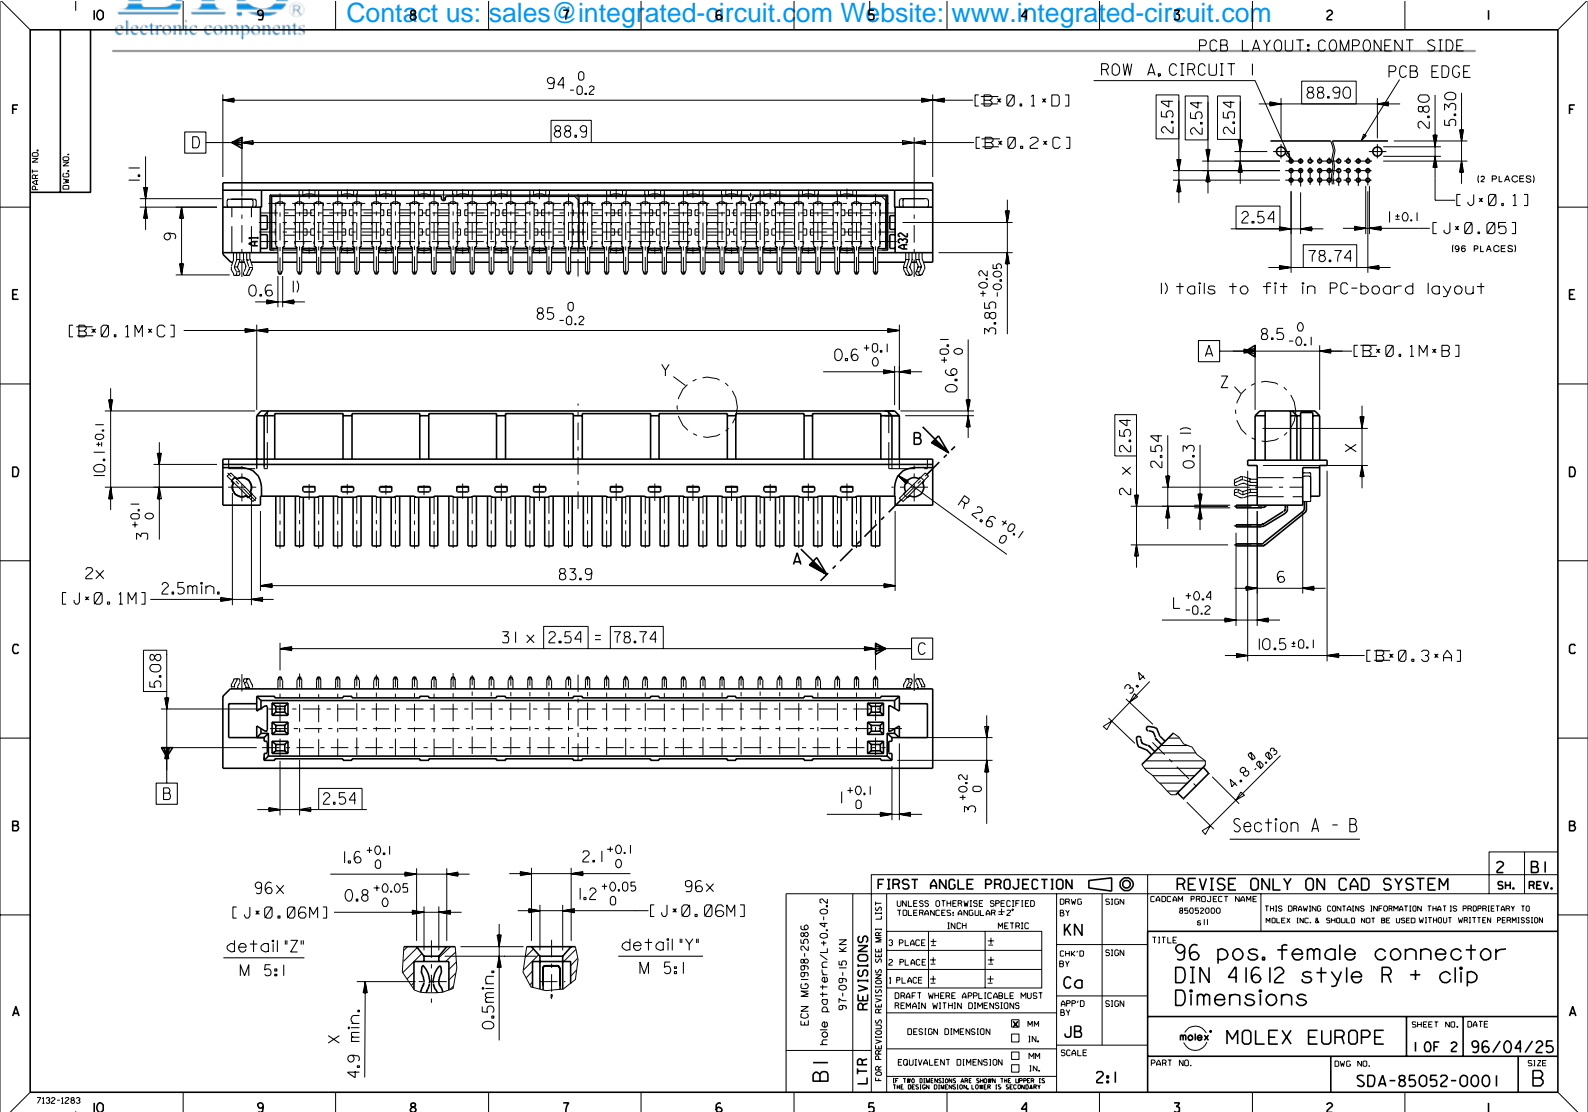

sales@integrated-circuit.com

ECN	WG998-2586	
hob	dot/err/L/0.4-0.2	
97-05-15	KN	
REVISIONS		
FOR PREVIOUS	SEE WFL LIST	
3	PLACE ±	±
2	PLACE ±	±
1	PLACE ±	±
DRAFT WHERE APPLICABLE MUST REMAIN WITHIN DIMENSIONS		
DESIGN DIMENSION	<input checked="" type="checkbox"/> MM	
	<input type="checkbox"/> INL	
EQUIVALENT DIMENSION	<input type="checkbox"/> MM	
	<input type="checkbox"/> INL	
IF TWO DIMENSIONS ARE GIVEN, THE UPPER IS THE DESIGN DIMENSION, LOWER IS SECONDARY		

FIRST ANGLE PROJECTION		REVISE ONLY ON CAD SYSTEM	
DRWG BY	KN	CAD/CAM PROJECT NAME	85052000
CHK'D BY	Ca	THIS DRAWING CONTAINS INFORMATION THAT IS PROPRIETARY TO MOLEX INC. & SHOULD NOT BE USED WITHOUT WRITTEN PERMISSION	
APP'D BY	JB	TITLE	96 pos. female connector DIN 41612 style R + clip Dimensions
SCALE	2:1	SHEET NO.	1 OF 2
		DATE	96/04/25
PART NO.	SDA-85052-0001	DWG NO.	
SIZE	B		