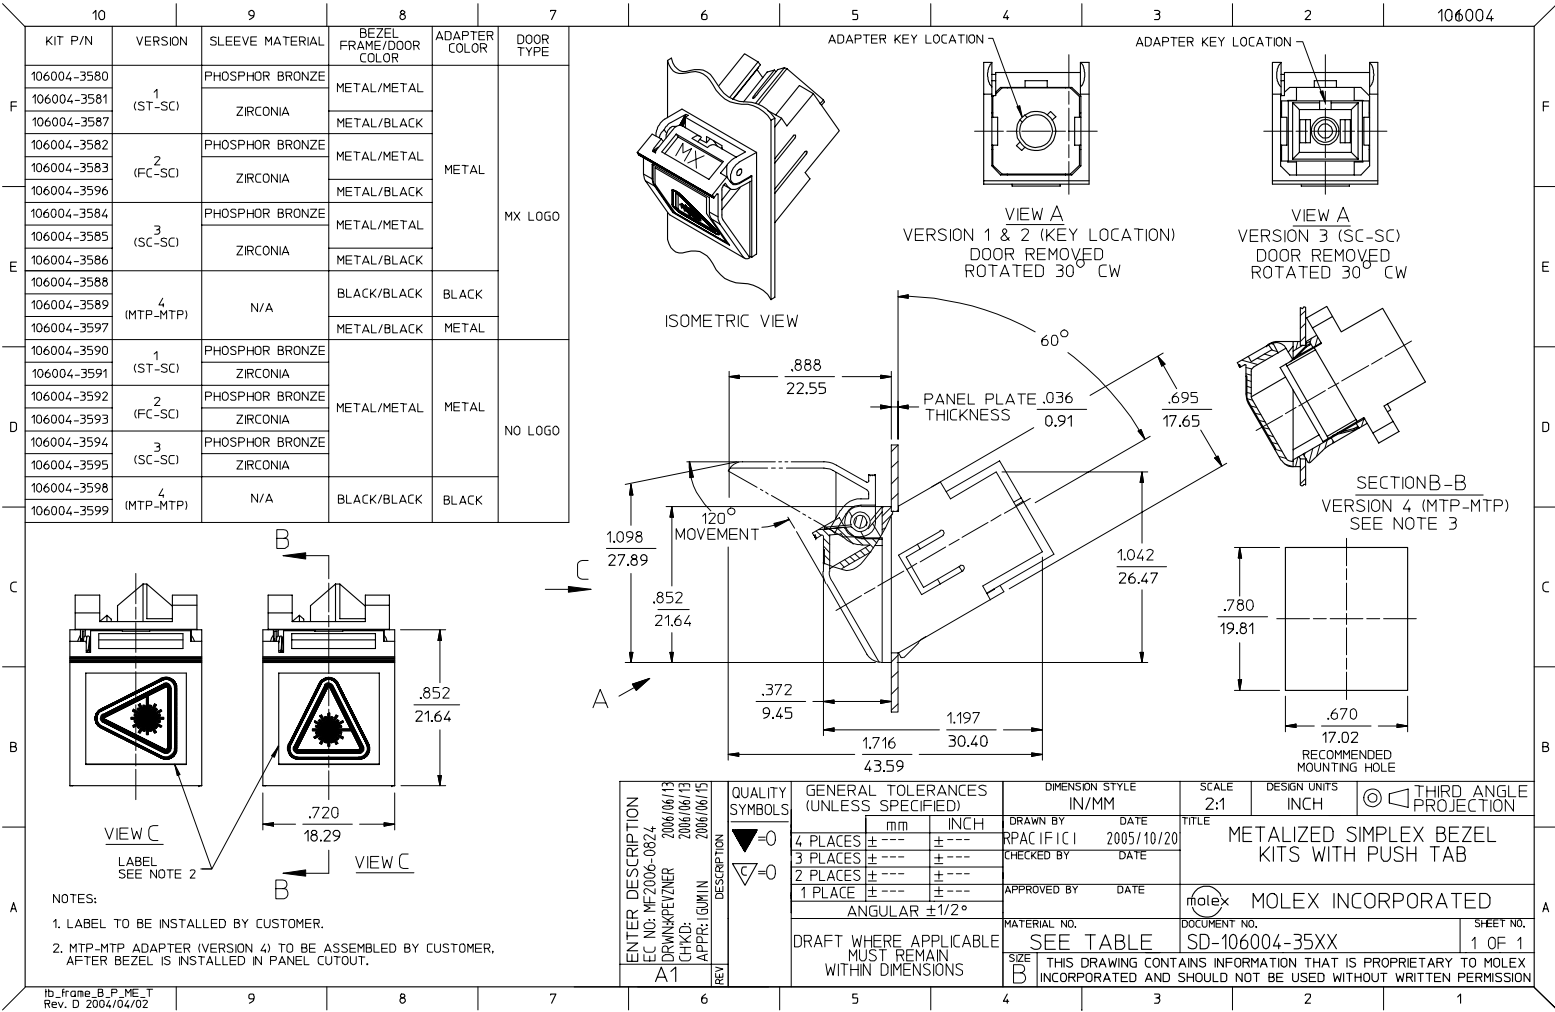

Excellent Integrated System Limited

Stocking Distributor

Click to view price, real time Inventory, Delivery & Lifecycle Information:

[Molex Connector Corporation](#)
[1060043581](#)

For any questions, you can email us directly:

sales@integrated-circuit.com

ENTER DESCRIPTION EC NO: ME2006-0824 DRAWN BY: RPA CHECKED BY: GUMIN APPR: GUMIN DATE: 2006/06/13 DATE: 2006/06/15	QUALITY SYMBOLS ▽=0 ▽=0	GENERAL TOLERANCES (UNLESS SPECIFIED)		DIMENSION STYLE IN/MM	SCALE 2:1	DESIGN UNITS INCH	THIRD ANGLE PROJECTION		
		4 PLACES ± .005 ± .005	3 PLACES ± .005 ± .005	2 PLACES ± .005 ± .005	1 PLACE ± .005 ± .005	DRAWN BY: RPA DATE: 2005/10/20	TITLE METALIZED SIMPLEX BEZEL KITS WITH PUSH TAB		
		ANGULAR ±1/2°				CHECKED BY: GUMIN DATE:			
		DRAFT WHERE APPLICABLE MUST REMAIN WITHIN DIMENSIONS				MATERIAL NO. SIZE B	DOCUMENT NO. SD-106004-35XX	SHEET NO. 1 OF 1	