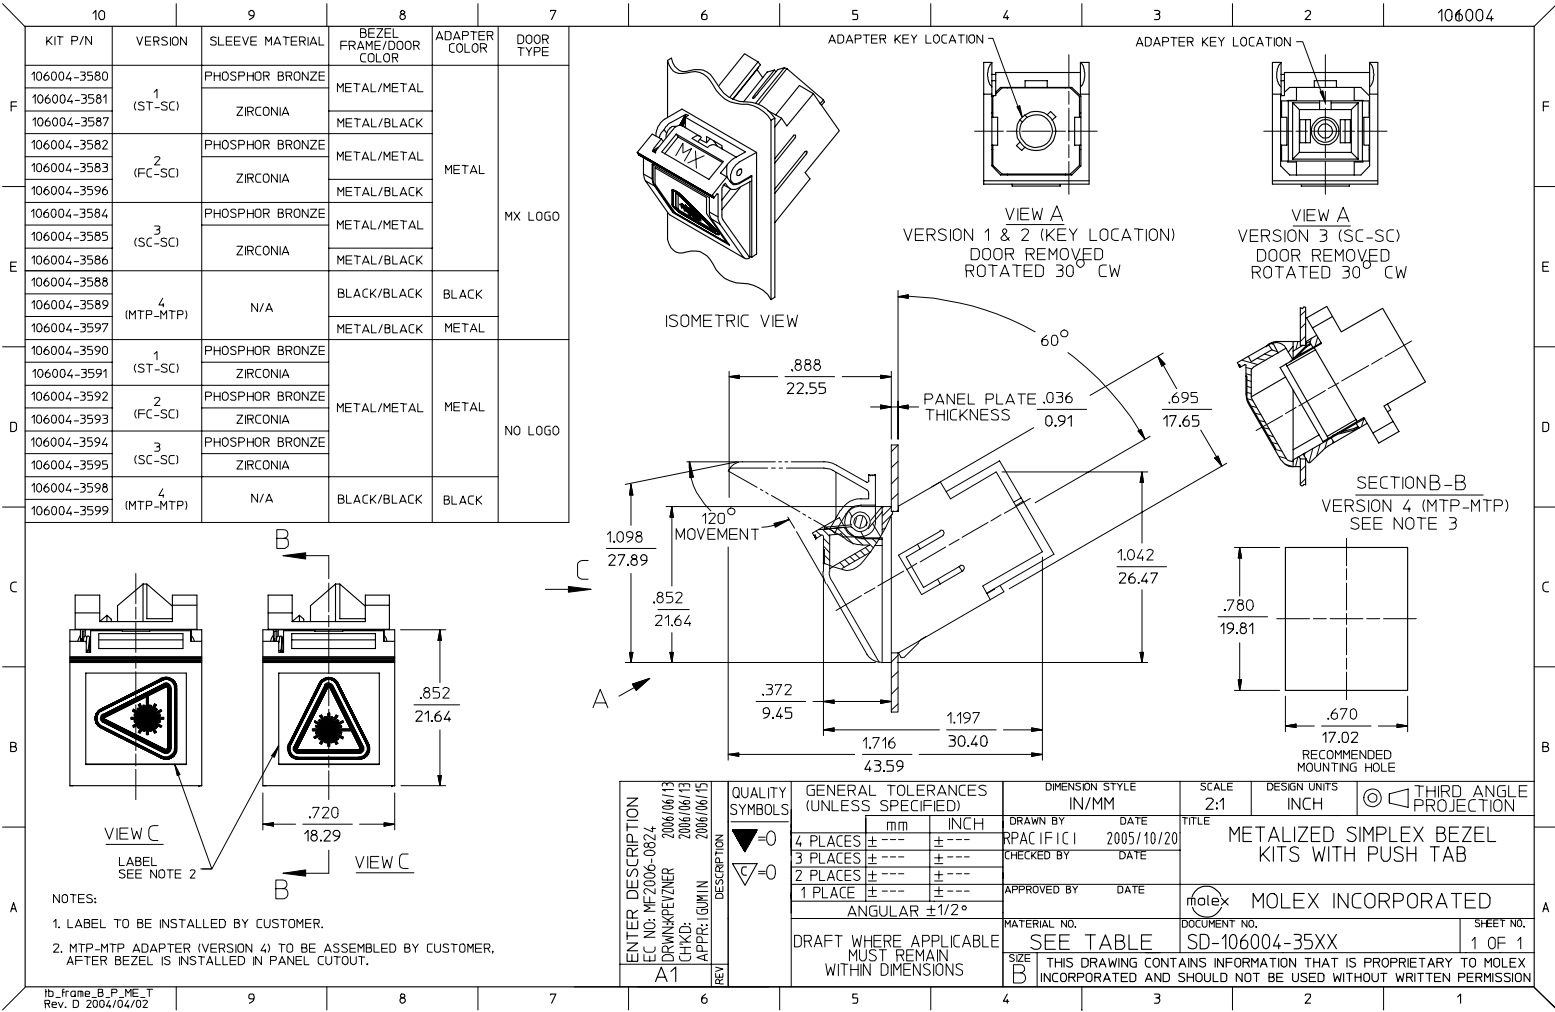

Excellent Integrated System Limited

Stocking Distributor

Click to view price, real time Inventory, Delivery & Lifecycle Information:

[Molex Connector Corporation](#)
[1060043594](#)

For any questions, you can email us directly:
sales@integrated-circuit.com

ENTER DESCRIPTION EC NO: MF2006-0824 DRAWN BY: RPA CHECKED BY: GUMIN APPR: GUMIN DATE: 2006/06/13 DATE: 2006/06/15	QUALITY SYMBOLS ▽=0 ▽=0	GENERAL TOLERANCES (UNLESS SPECIFIED)		DIMENSION STYLE IN/MM	SCALE 2:1	DESIGN UNITS INCH	THIRD ANGLE PROJECTION	
		4 PLACES ± .005 ± .005	3 PLACES ± .005 ± .005	2 PLACES ± .005 ± .005	1 PLACE ± .005 ± .005	DRAWN BY: RPA DATE: 2005/10/20	TITLE METALIZED SIMPLEX BEZEL KITS WITH PUSH TAB	
		ANGULAR ±1/2°				CHECKED BY: GUMIN DATE:		
		DRAFT WHERE APPLICABLE MUST REMAIN WITHIN DIMENSIONS				MATERIAL NO. SEE TABLE	DOCUMENT NO. SD-106004-35XX	SHEET NO. 1 OF 1