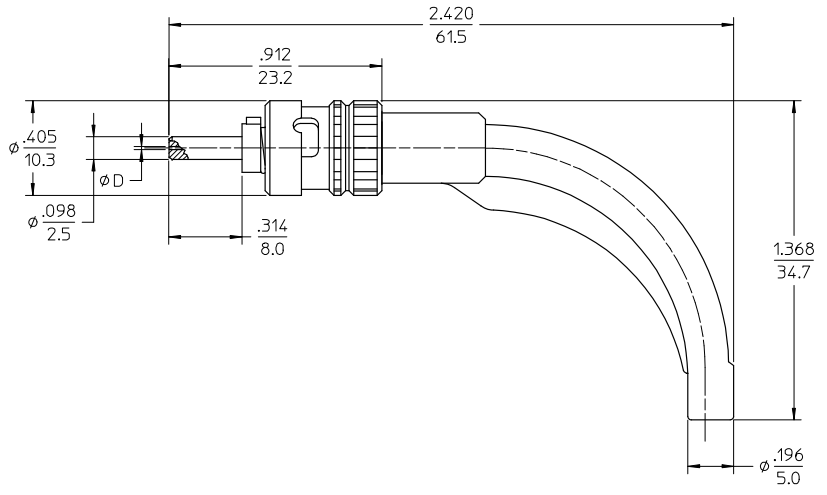

sales@integrated-circuit.com

P/N	D (mm)	FERRULE MATERIAL	CABLE DIAMETER	BOOT COLOR	CABLE TYPE
106010-0400	127	Zr PLUS	3 mm	BLACK	MULTIMODE
106010-0440				RED	
106010-2400	125.5			BLACK	SINGLE MODE
106010-2440				RED	
106010-3400	128			BLACK	MULTIMODE
106010-3440				RED	
106010-5400	126		BLACK	SINGLE MODE	
106010-5440			RED		
106010-7400	127		BLACK		
106010-7440			RED		

ENTER DESCRIPTION EC NO: MF2008-0531 DRAWN: IGUMIN 2008/06/03 CHKD: LGYKJ 2008/06/03 APPR: IGUMIN 2008/06/03 REV: A1	QUALITY SYMBOLS ▽=0 ▽=0	GENERAL TOLERANCES (UNLESS SPECIFIED)		DIMENSION STYLE IN/MM	SCALE 4:1	DESIGN UNITS INCH	THIRD ANGLE PROJECTION		
		4 PLACES ± --- ± --- 3 PLACES ± --- ± --- 2 PLACES ± --- ± --- 1 PLACE ± --- ± ---	mm INCH	DRAWN BY: PGIBLIN DATE: 2005/10/13 CHECKED BY:	TITLE ST CONNECTOR (PLASTIC NUT, 90D BOOT)				
		ANGULAR ±1/2°		APPROVED BY: IGUMIN DATE: 2005/10/13	MOLEX INCORPORATED				
		DRAFT WHERE APPLICABLE MUST REMAIN WITHIN DIMENSIONS		MATERIAL NO. SEE TABLE SIZE B THIS DRAWING CONTAINS INFORMATION THAT IS PROPRIETARY TO MOLEX INCORPORATED AND SHOULD NOT BE USED WITHOUT WRITTEN PERMISSION	DOCUMENT NO. SD-106010-XXX0	SHEET NO. 1 OF 1			