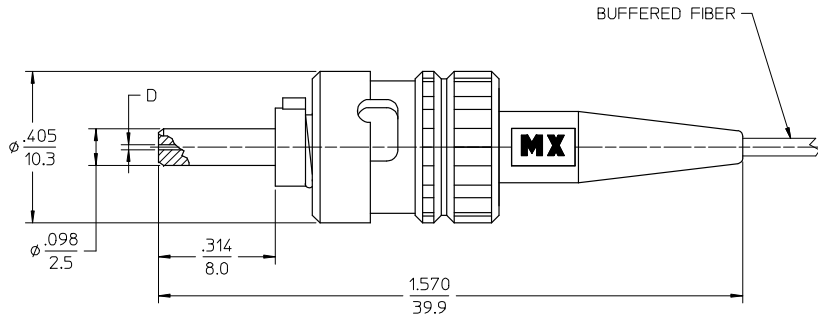

sales@integrated-circuit.com

CONNECTOR P/N	D (#in)	FERRULE MATERIAL	BOOT COLOR	COUPLING NUT COLOR	CABLE TYPE
106010-0500	127	Zr PLUS	BLACK	BLACK	MULTIMODE
106010-0510*					SINGLE MODE
106010-2500	125.5	Zr			MULTIMODE
106010-3500	128				MULTIMODE
106010-5500	126				SINGLE MODE
106010-5510*	127				SINGLE MODE
106010-7500	127				

NOTES:

*1. P/N 106010-0510 AND 106010-5510 ARE BULK PACKED IN QUANTITIES OF 100 PCS.

ENTER DESCRIPTION EC NO: MF2008-0531 DRAWN: IGUMIN 2008/06/03 CHKD: IGUMIN 2008/06/03 APPR: IGUMIN 2008/06/03 REV: B1	QUALITY SYMBOLS ▽=0 ▽=0	GENERAL TOLERANCES (UNLESS SPECIFIED) <table border="1"> <thead> <tr> <th></th> <th>mm</th> <th>INCH</th> </tr> </thead> <tbody> <tr> <td>4 PLACES</td> <td>± .005</td> <td>± .0002</td> </tr> <tr> <td>3 PLACES</td> <td>± .005</td> <td>± .0002</td> </tr> <tr> <td>2 PLACES</td> <td>± .005</td> <td>± .0002</td> </tr> <tr> <td>1 PLACE</td> <td>± .005</td> <td>± .0002</td> </tr> </tbody> </table>		mm	INCH	4 PLACES	± .005	± .0002	3 PLACES	± .005	± .0002	2 PLACES	± .005	± .0002	1 PLACE	± .005	± .0002	DIMENSION STYLE IN/MM	SCALE 4:1	DESIGN UNITS INCH	THIRD ANGLE PROJECTION
		mm	INCH																		
	4 PLACES	± .005	± .0002																		
	3 PLACES	± .005	± .0002																		
2 PLACES	± .005	± .0002																			
1 PLACE	± .005	± .0002																			
DRAFT WHERE APPLICABLE MUST REMAIN WITHIN DIMENSIONS		DRAWN BY RPACIFICI	DATE 2005/12/22	TITLE ST BARE FIBER CONNECTOR																	
APPROVED BY IGUMIN		DATE 2005/12/22	MOLEX INCORPORATED																		
MATERIAL NO. SEE TABLE		DOCUMENT NO. SD-106010-X5X0	SHEET NO. 1 OF 1																		